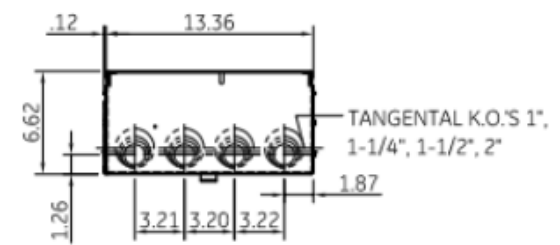

**Side View**

**Front View**

**Front Layout View**

**Bottom View**

**Top View**

This unit comes factory balanced to phases BC

This unit has copper instead of aluminum horizontal bussing

 **imagination at work**

METER MOD III – 1PH 800A HORIZONTAL BUSSING  
 (4) 125A RING SOCKETS PHASED BC – N3R ENCLOSURE

REF NO	CAT NO	DWG DATE	REV #
96-5973	TMP8412RBC	1/8/2015	01