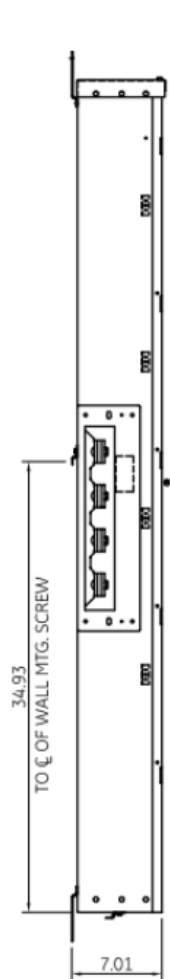

**Side View**

**Front View**

**Front Layout View**

**Bottom View**

**Top View**

This unit comes factory balanced to phases BC

This unit has copper instead of aluminum horizontal bussing

 **imagination at work**

METER MOD III – 1PH 800A HORIZONTAL BUSSING  
 (4) 125A RING SOCKETS PHASED BC – N3R ENCLOSURE

REF NO	CAT NO	DWG DATE	REV #
96-5973	TMP8412RBC	1/8/2015	01