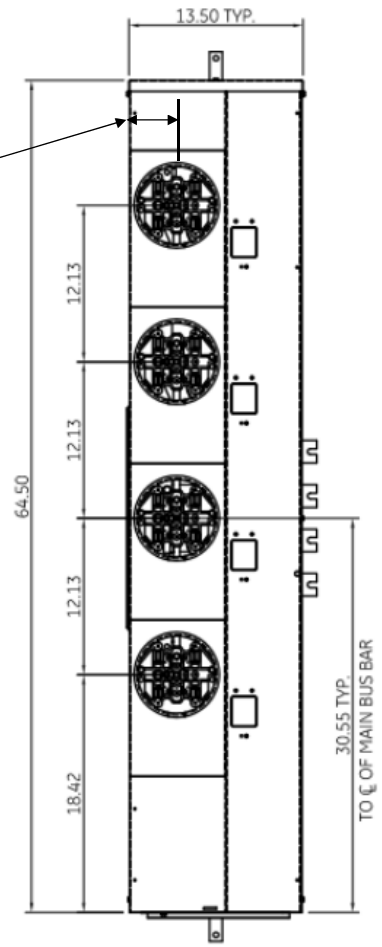

**Side View**

**Front View**

**Front Layout View**

**Bottom View**

**Top View**

This unit comes factory balanced to phases BC

This unit has copper instead of aluminum horizontal bussing

 **imagination at work**

METER MOD III – 1PH 800A HORIZONTAL BUSSING  
 (4) 125A RING SOCKETS PHASED BC – N3R ENCLOSURE

REF NO	CAT NO	DWG DATE	REV #
96-5973	TMP8412RBC	1/8/2015	01