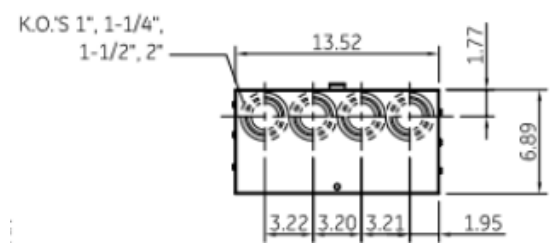

**Side View**

**Front View**

**Front Layout View**

**Bottom View**

**Top View**

This unit comes factory balanced to phases BC

This unit has copper instead of aluminum horizontal bussing

 **imagination at work**

METER MOD III – 1PH 800A HORIZONTAL BUSSING  
 (4) 125A RING SOCKETS PHASED BC – N3R ENCLOSURE

REF NO	CAT NO	DWG DATE	REV #
96-5973	TMP8412RBC	1/8/2015	01