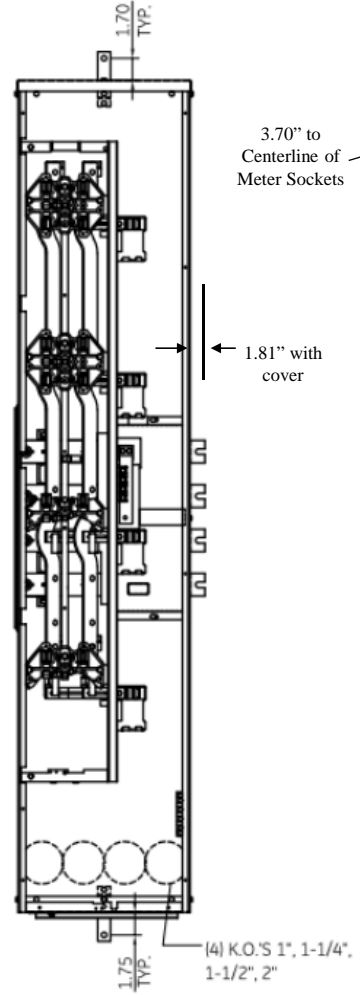

**Side View**

**Front View**

**Front Layout View**

**Bottom View**

**Top View**

This unit comes factory balanced to phases BC

This unit has copper instead of aluminum horizontal bussing

 **imagination at work**

METER MOD III – 1PH 800A HORIZONTAL BUSSING  
 (4) 125A RING SOCKETS PHASED BC – N3R ENCLOSURE

REF NO	CAT NO	DWG DATE	REV #
96-5973	TMP8412RBC	1/8/2015	01