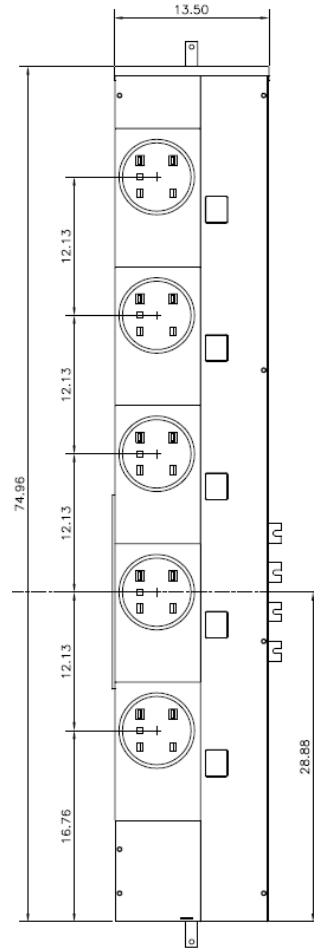

Side View

Front View Inside

Front View Outside

This unit comes factory balanced to phases AB

This unit has copper instead of aluminum horizontal bussing

K.O.'S 1", 1-1/4", 1-1/2", 2"

Bottom View

Top View

imagination at work

METER MOD III – 1PH 800A HORIZONTAL BUSSING
(5) 125A RING SOCKETS AB – N1 ENCLOSURE

REF NO	CAT NO	DWG DATE	REV #
98-1158	TMP8512AB	10/14/2016	01