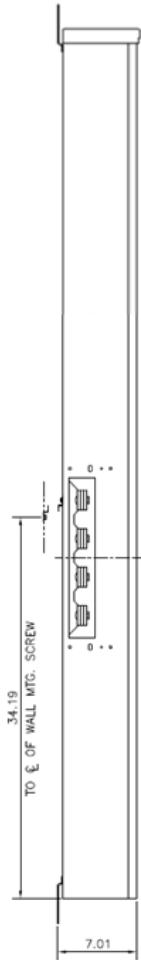

Side View

Front View Inside

Front View Outside

This unit comes factory balanced to phases AB

This unit has copper instead of aluminum horizontal bussing

K.O.'S 1", 1-1/4", 1-1/2", 2"

Bottom View

Top View

imagination at work

METER MOD III – 1PH 800A HORIZONTAL BUSSING
(5) 125A RING SOCKETS AB – N1 ENCLOSURE

REF NO	CAT NO	DWG DATE	REV #
98-1158	TMP8512AB	10/14/2016	01