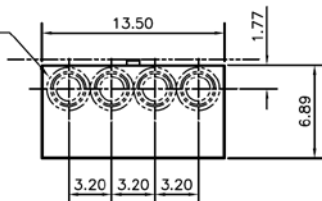

Side View

Front View Inside

Front View Outside

This unit comes factory balanced to phases AB

This unit has copper instead of aluminum horizontal bussing

K.O.'S 1", 1-1/4", 1-1/2", 2"

Bottom View

Top View

imagination at work

METER MOD III – 1PH 800A HORIZONTAL BUSSING
(5) 125A RING SOCKETS AB – N1 ENCLOSURE

REF NO	CAT NO	DWG DATE	REV #
98-1158	TMP8512AB	10/14/2016	01