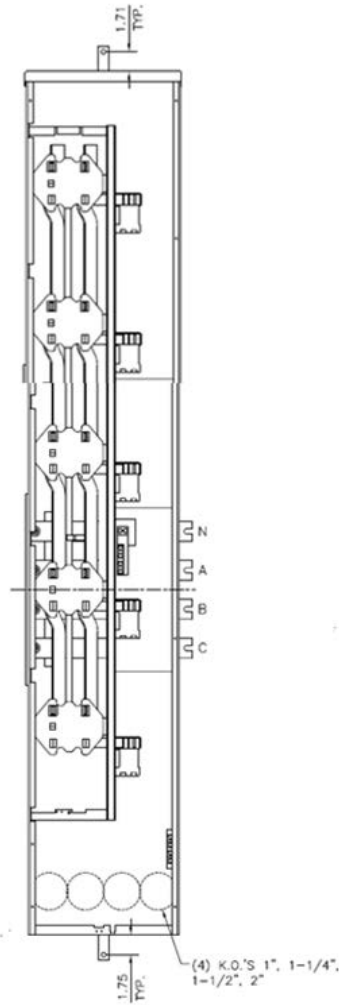

Side View

Front View Inside

Front View Outside

This unit comes factory balanced to phases AB

This unit has copper instead of aluminum horizontal bussing

K.O.'S 1", 1-1/4", 1-1/2", 2"

Bottom View

Top View

imagination at work

METER MOD III – 1PH 800A HORIZONTAL BUSSING
(5) 125A RING SOCKETS AB – N1 ENCLOSURE

REF NO	CAT NO	DWG DATE	REV #
98-1158	TMP8512AB	10/14/2016	01