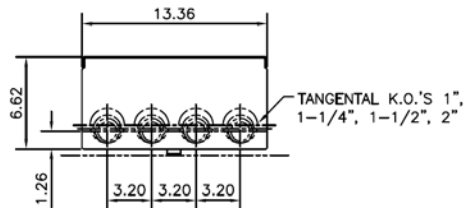

Side View

Front View Inside

Front View Outside

This unit comes factory balanced to phases AB

This unit has copper instead of aluminum horizontal bussing

K.O.'S 1", 1-1/4", 1-1/2", 2"

Bottom View

Top View

imagination at work

METER MOD III – 1PH 800A HORIZONTAL BUSSING
(5) 125A RING SOCKETS AB – N1 ENCLOSURE

REF NO	CAT NO	DWG DATE	REV #
98-1158	TMP8512AB	10/14/2016	01