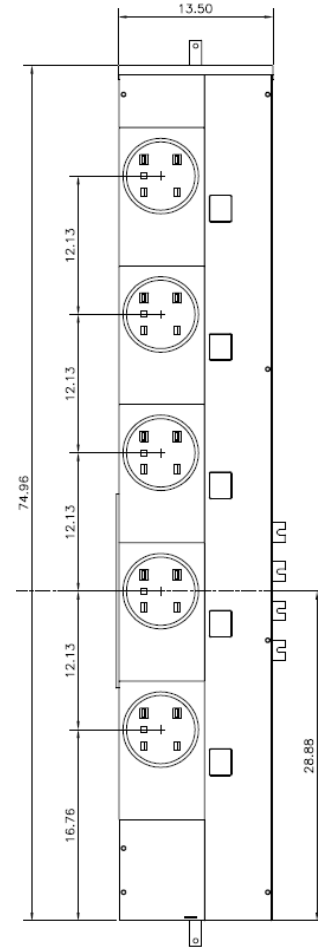

### Side View

### Front View Inside

### Front View Outside

This unit comes factory balanced to phases AC

This unit has copper instead of aluminum horizontal bussing

K.O.'S 1", 1-1/4", 1-1/2", 2"

**Bottom View**

**Top View**

imagination at work

METER MOD III – 1PH 800A HORIZONTAL BUSSING  
(5) 125A RING SOCKETS AC – N1 ENCLOSURE

REF NO	CAT NO	DWG DATE	REV #
98-1158	TMP8512AC	10/14/2016	01