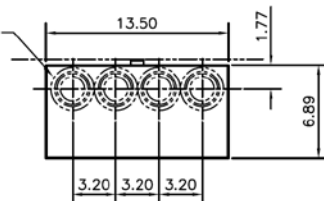

### Front View Inside

### Front View Outside

This unit comes factory balanced to phases AC

This unit has copper instead of aluminum horizontal bussing

K.O.'S 1", 1-1/4", 1-1/2", 2"

**Bottom View**

**Top View**

imagination at work

METER MOD III – 1PH 800A HORIZONTAL BUSSING  
(5) 125A RING SOCKETS AC – N1 ENCLOSURE

REF NO	CAT NO	DWG DATE	REV #
98-1158	TMP8512AC	10/14/2016	01