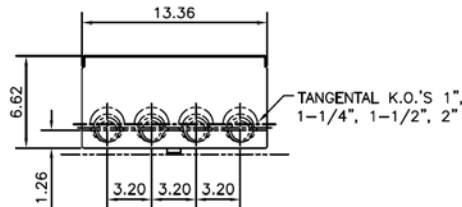

Side View

Front View Inside

Front View Outside

This unit comes factory balanced to phases BC

This unit has copper instead of aluminum horizontal bussing

K.O.'S 1", 1-1/4", 1-1/2", 2"

Bottom View

Top View

METER MOD III – 1PH 800A HORIZONTAL BUSSING
(5) 125A RING SOCKETS BC – N1 ENCLOSURE

REF NO	CAT NO	DWG DATE	REV #
98-1158	TMP8512BC	10/14/2016	01