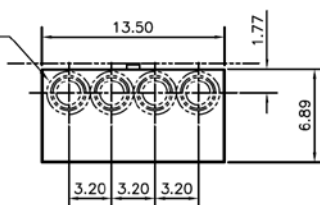

Side View

Front View Inside

Front View Outside

This unit comes factory balanced to phases BC

This unit has copper instead of aluminum horizontal bussing

K.O.'S 1", 1-1/4", 1-1/2", 2"

Bottom View

Top View

METER MOD III – 1PH 800A HORIZONTAL BUSSING
(5) 125A RING SOCKETS BC – N1 ENCLOSURE

REF NO	CAT NO	DWG DATE	REV #
98-1158	TMP8512BC	10/14/2016	01