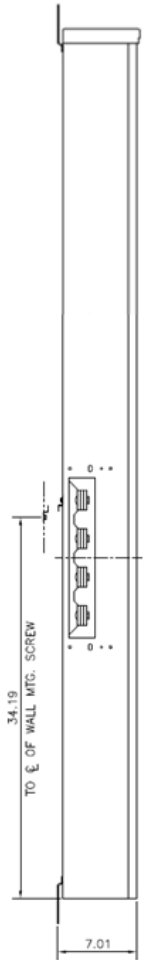

Side View

Front View Inside

Front View Outside

This unit comes factory balanced to phases BC

This unit has copper instead of aluminum horizontal bussing

K.O.'S 1", 1-1/4", 1-1/2", 2"

Bottom View

Top View

METER MOD III – 1PH 800A HORIZONTAL BUSSING
(5) 125A RING SOCKETS BC – N1 ENCLOSURE

REF NO	CAT NO	DWG DATE	REV #
98-1158	TMP8512BC	10/14/2016	01