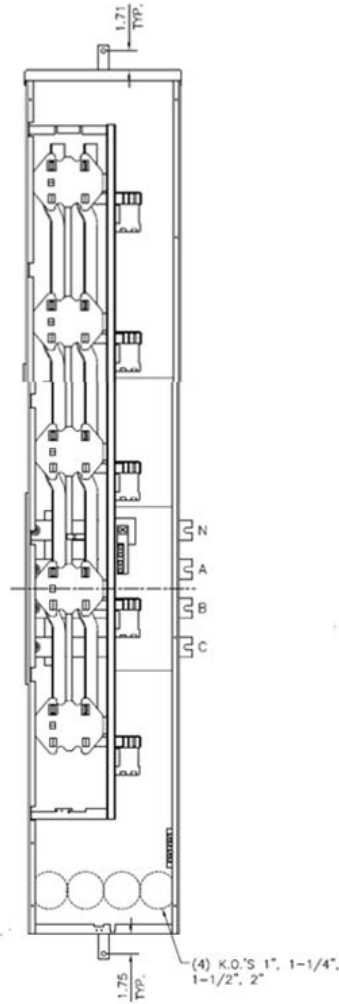

Side View

Front View Inside

Front View Outside

This unit comes factory balanced to phases BC

This unit has copper instead of aluminum horizontal bussing

K.O.'S 1", 1-1/4", 1-1/2", 2"

Bottom View

Top View

METER MOD III – 1PH 800A HORIZONTAL BUSSING
(5) 125A RING SOCKETS BC – N1 ENCLOSURE

REF NO	CAT NO	DWG DATE	REV #
98-1158	TMP8512BC	10/14/2016	01