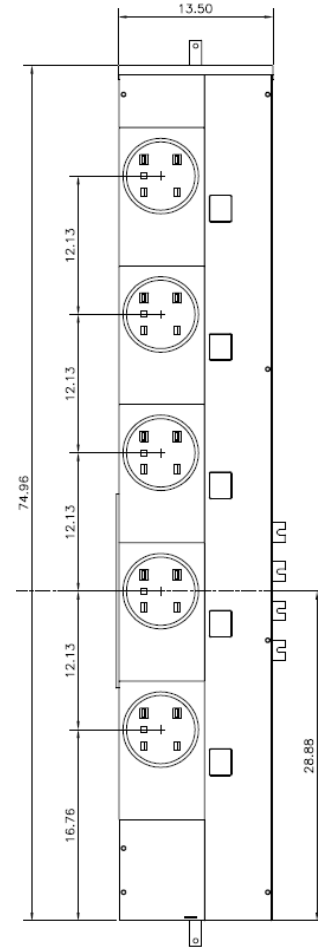

Side View

Front View Inside

Front View Outside

This unit comes factory balanced to phases BC

This unit has copper instead of aluminum horizontal bussing

K.O.'S 1", 1-1/4", 1-1/2", 2"

Bottom View

Top View

METER MOD III – 1PH 800A HORIZONTAL BUSSING
(5) 125A RING SOCKETS BC – N1 ENCLOSURE

REF NO	CAT NO	DWG DATE	REV #
98-1158	TMP8512BC	10/14/2016	01