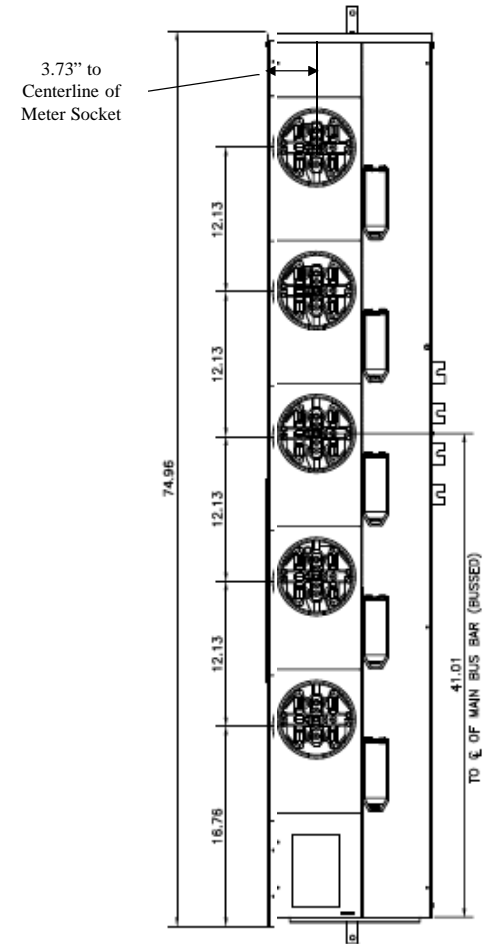

Side View

Front View

This bus omitted for 1PH devices

Top view has blank end walls (no knockouts)

Centerline of horizontal bussing for this unit is 41.01" from the bottom. The TMP8520R unit is 28.88" from the bottom

Front Layout View

Bottom View

imagination at work

METER MOD III – 1PH 800A HORIZONTAL BUSSING
(5)200A RING SOCKETS N3R ENCL HIGH BUS C-LINE

REF NO	CAT NO	DWG DATE	REV #
96-6084	TMP8520RBUS	1/8/2015	01