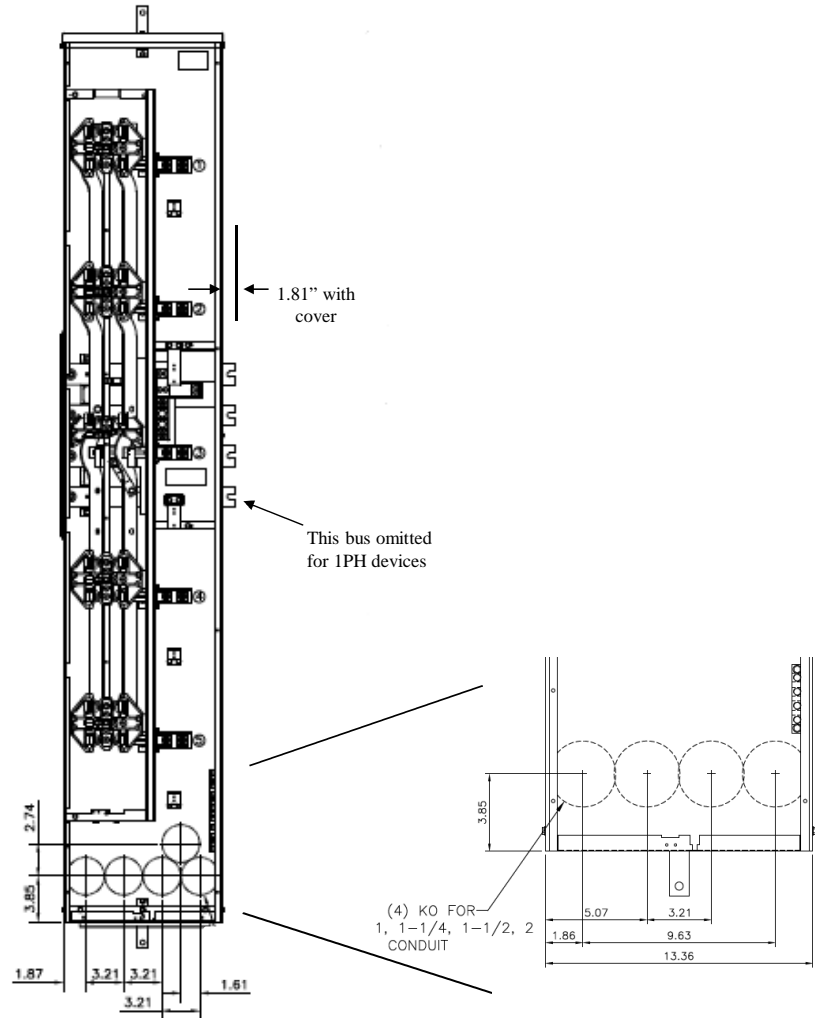

Side View

Front View

This bus omitted for 1PH devices

Top view has blank end walls (no knockouts)

Centerline of horizontal bussing for this unit is 41.01" from the bottom. The TMP8520R unit is 28.88" from the bottom

Front Layout View

Bottom View

imagination at work

METER MOD III – 1PH 800A HORIZONTAL BUSSING
(5)200A RING SOCKETS N3R ENCL HIGH BUS C-LINE

REF NO	CAT NO	DWG DATE	REV #
96-6084	TMP8520RBUS	1/8/2015	01