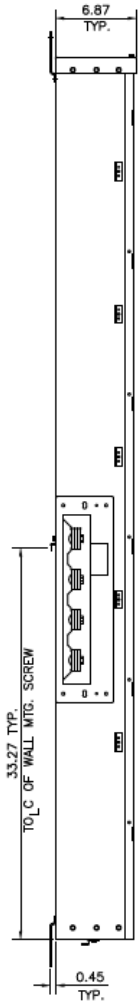

Side View

Front View

This bus omitted for 1PH devices

Top view has blank end walls (no knockouts)

Centerline of horizontal bussing for this unit is 41.01" from the bottom. The TMP8520R unit is 28.88" from the bottom

Front Layout View

Bottom View

imagination at work

METER MOD III – 1PH 800A HORIZONTAL BUSSING
(5)200A RING SOCKETS N3R ENCL HIGH BUS C-LINE

REF NO	CAT NO	DWG DATE	REV #
96-6084	TMP8520RBUS	1/8/2015	01