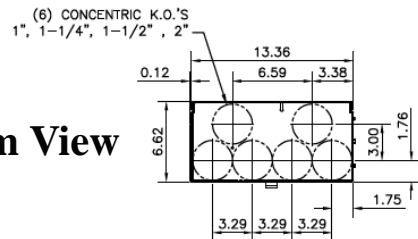

Side View

Front View

This bus omitted for 1PH devices

Top view has blank end walls (no knockouts)

Centerline of horizontal bussing for this unit is 41.01" from the bottom. The TMP8520R unit is 28.88" from the bottom

Front Layout View

Bottom View

imagination at work

METER MOD III – 1PH 800A HORIZONTAL BUSSING
(5)200A RING SOCKETS N3R ENCL HIGH BUS C-LINE

REF NO	CAT NO	DWG DATE	REV #
96-6084	TMP8520RBUS	1/8/2015	01