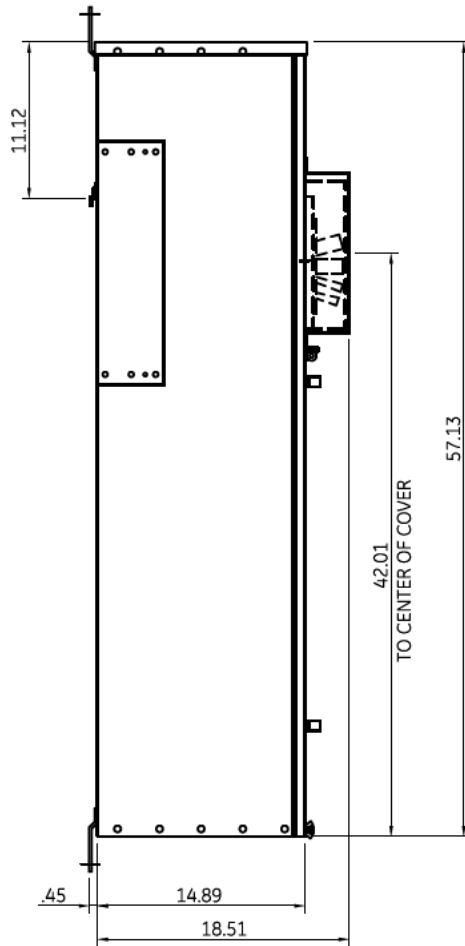

## Side View

### Notes:

Fixed rating plug, not field adjustable

No Knockouts in Endwalls

This unit meets NEC 2014 Section 240.87 by providing an arc flash maintenance switch factory installed

### Incoming Cable Sizes:

(4) 500-1000MCM/ Phase&Neutral (AL & CU)

## Front View

imagination at work

METER MOD III-1200A MAIN BREAKER SECT N3R ENCL  
100KAIC 1PH3W 120/240V BOTTOM FEED ARC REDUCTION

REF NO	CAT NO	DWG DATE	REV #
96-5557	TMPBB12RAR	12/14/2016	01