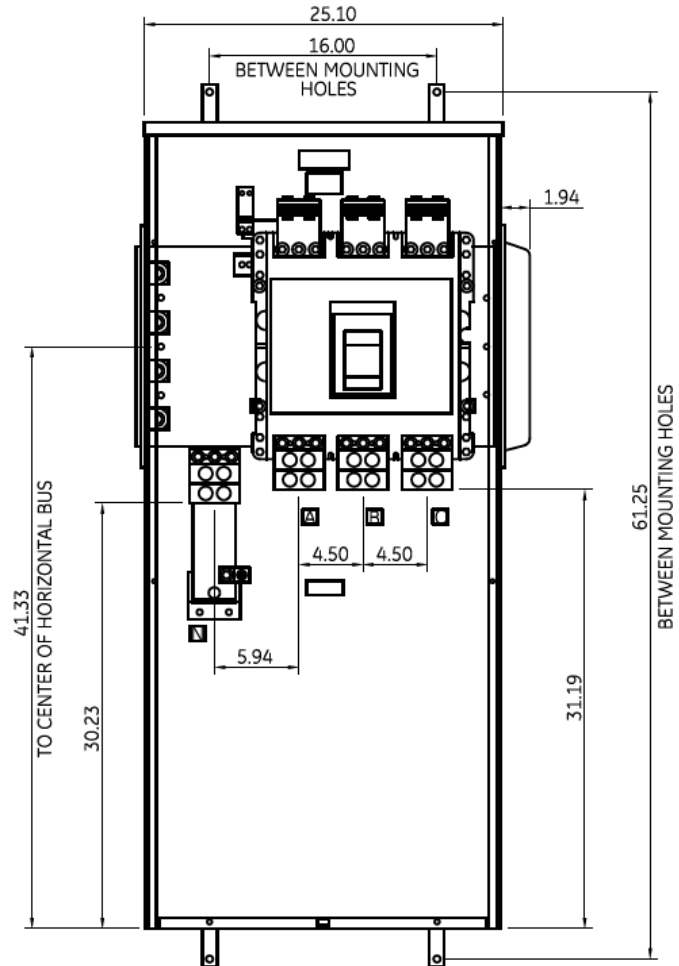

Front View

imagination at work

METER MOD III-1200A MAIN BREAKER SECT N3R ENCL
100KAIC 1PH3W 120/240V BOTTOM FEED ARC REDUCTION

REF NO	CAT NO	DWG DATE	REV #
96-5557	TMPBB12RAR	12/14/2016	01