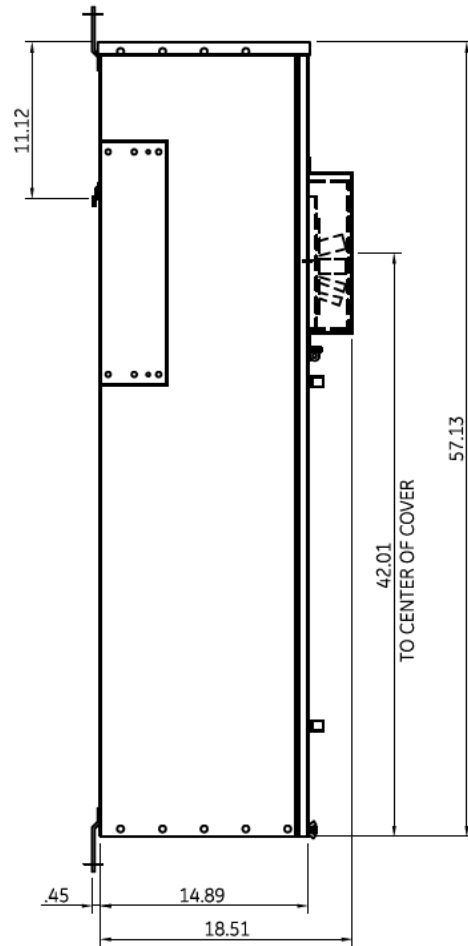

Side View

Fixed rating plug, not field adjustable

Front View

Incoming Cable Sizes:
 (4) 500-1000MCM/ Phase&Neutral (AL & CU)

Notes:
 No Knockouts in Endwalls

imagination at work

METER MOD III-1400A MAIN BREAKER SECT N3R ENCL
 100KAIC 1PH 3W 120/240V BOTTOM ONLY FEED

REF NO	CAT NO	DWG DATE	REV #
96-5557	TMPBB14R	1/8/2015	01