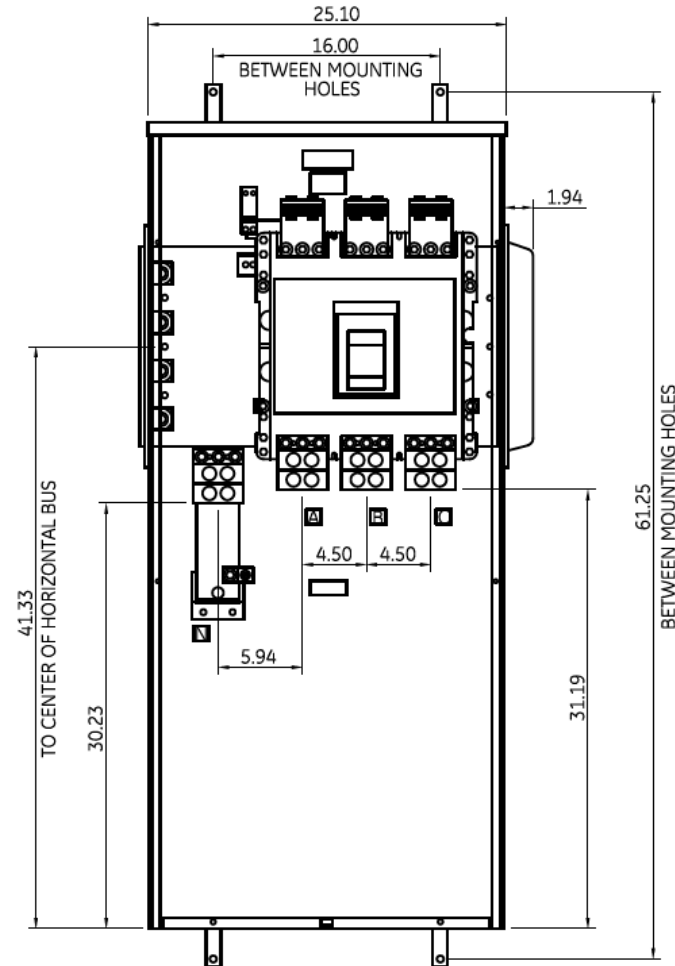

Side View

Fixed rating plug, not field adjustable

Front View

Incoming Cable Sizes:
 (4) 500-1000MCM/ Phase&Neutral (AL & CU)

Notes:
 No Knockouts in Endwalls

imagination at work

METER MOD III-1400A MAIN BREAKER SECT N3R ENCL
 100KAIC 1PH 3W 120/240V BOTTOM ONLY FEED

REF NO	CAT NO	DWG DATE	REV #
96-5557	TMPBB14R	1/8/2015	01