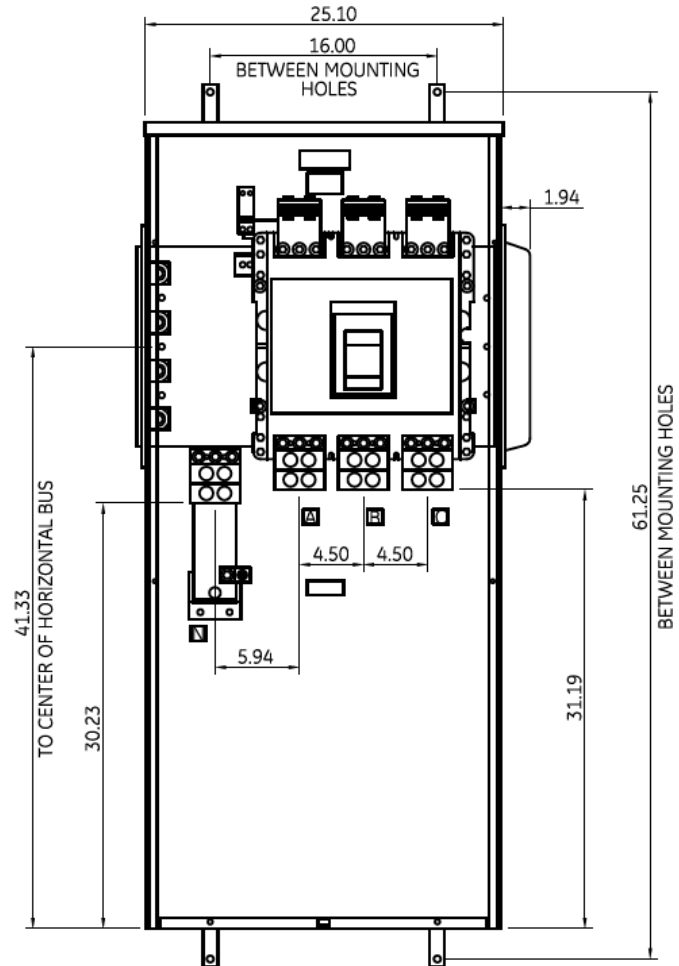

Side View

Incoming Cable Sizes:

(4) 500-1000MCM/ Phase&Neutral (AL & CU)

Notes:

Fixed rating plug, not field adjustable

No Knockouts in Endwalls

This unit meets NEC 2014 Section 240.87 by providing an arc flash maintenance switch factory installed

Front View

imagination at work

METER MOD III-1400A MAIN BREAKER SECT N3R ENCL
100KAIC 1PH3W 120/240V BOTTOM FEED ARC REDUCTION

REF NO	CAT NO	DWG DATE	REV #
96-5557	TMPBB14RAR	1/15/2016	01