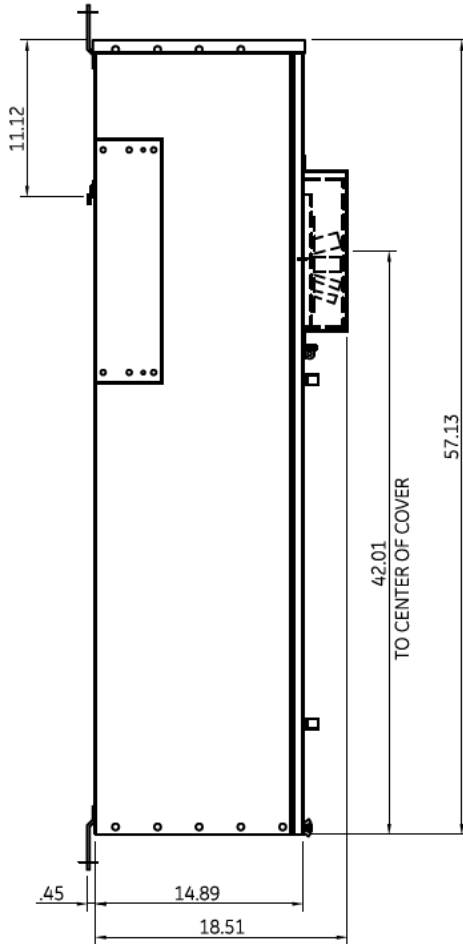

Side View

Incoming Cable Sizes:

(4) 500-1000MCM/ Phase&Neutral (AL & CU)

Notes:

Fixed rating plug, not field adjustable

No Knockouts in Endwalls

This unit meets NEC 2014 Section 240.87 by providing an arc flash maintenance switch factory installed

Front View

imagination at work

METER MOD III-1400A MAIN BREAKER SECT N3R ENCL
100KAIC 1PH3W 120/240V BOTTOM FEED ARC REDUCTION

REF NO	CAT NO	DWG DATE	REV #
96-5557	TMPBB14RAR	1/15/2016	01