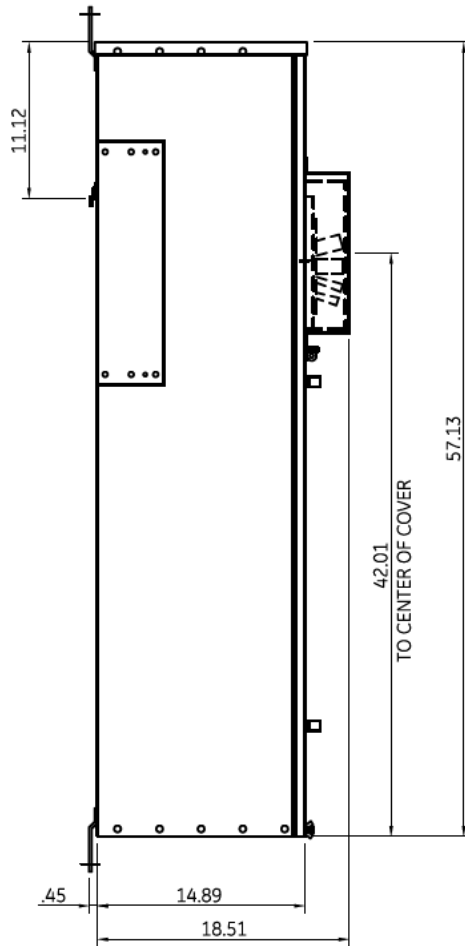

## Side View

Fixed rating plug, not field adjustable

## Front View

**Incoming Cable Sizes:**  
 (4) 500-1000MCM/ Phase&Neutral (AL & CU)

**Notes:**  
 No Knockouts in Endwalls

imagination at work

METER MOD III-1600A MAIN BREAKER SECT N3R ENCL  
 100KAIC 1PH 3W 120/240V BOTTOM ONLY FEED