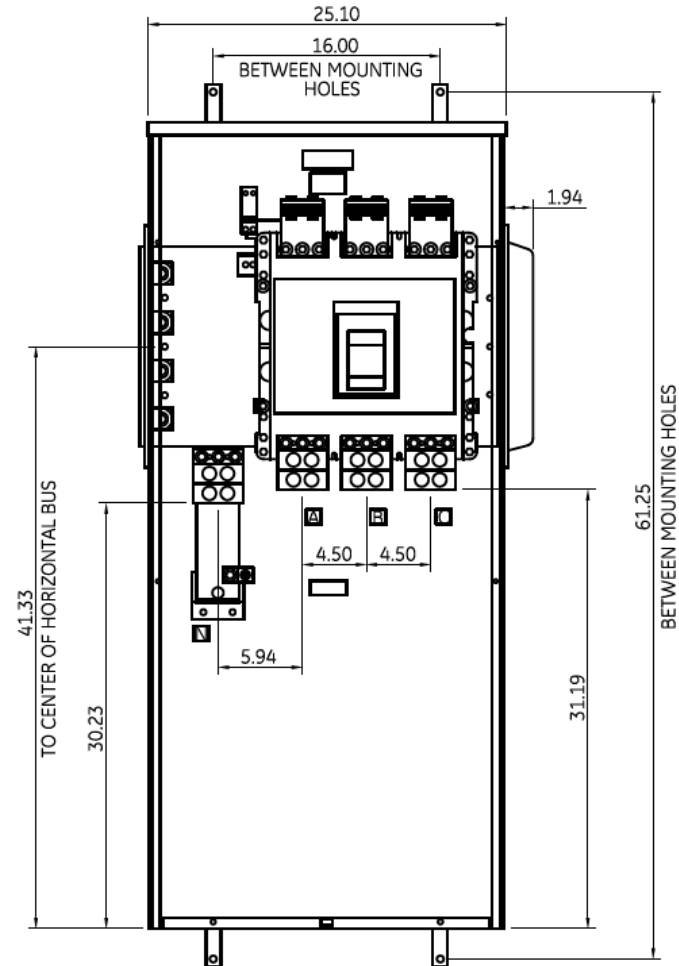

## Side View

Fixed rating plug, not field adjustable

## Front View

**Incoming Cable Sizes:**  
 (4) 500-1000MCM/ Phase&Neutral (AL & CU)

**Notes:**  
 No Knockouts in Endwalls

imagination at work

METER MOD III-1600A MAIN BREAKER SECT N3R ENCL  
 100KAIC 1PH 3W 120/240V BOTTOM ONLY FEED