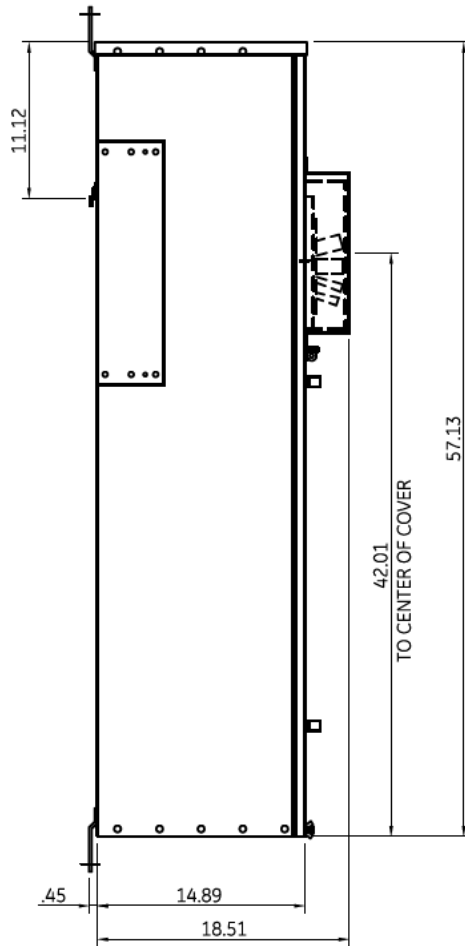

## Side View

### Incoming Cable Sizes:

(4) 500-1000MCM/ Phase&Neutral (AL & CU)

## Front View

imagination at work

METER MOD III-1600A MAIN BREAKER SECT N3R ENCL  
100KAIC 1PH3W 120/240V BOTTOM FEED ARC REDUCTION

REF NO	CAT NO	DWG DATE	REV #
96-5557	TMPBB16RAR	1/15/2016	01