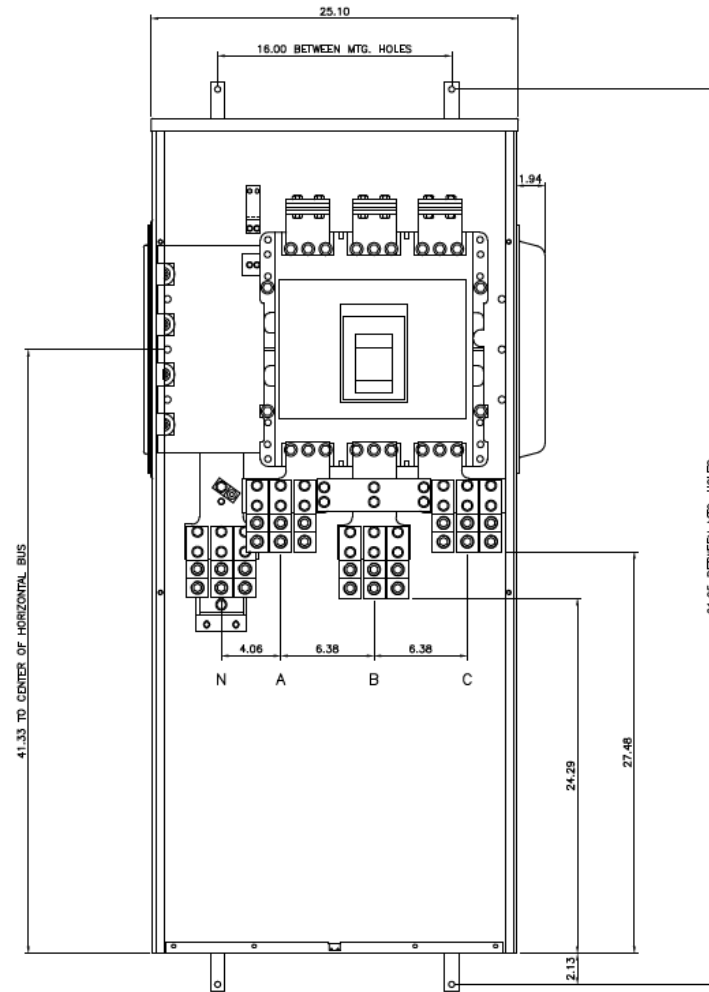

Side View

Fixed rating plug, not
field adjustable

Front View

Incoming Cable Sizes:

(6) #2 - 600MCM/ Phase&Neutral (AL & CU)

Notes:

No Knockouts in Endwalls

imagination at work

METER MOD III-2000A MAIN BREAKER SECT N3R ENCL
100KAIC 1PH 3W 120/240V BOTTOM ONLY FEED

REF NO	CAT NO	DWG DATE	REV #
96-5559	TMPBB20R	1/8/2015	01