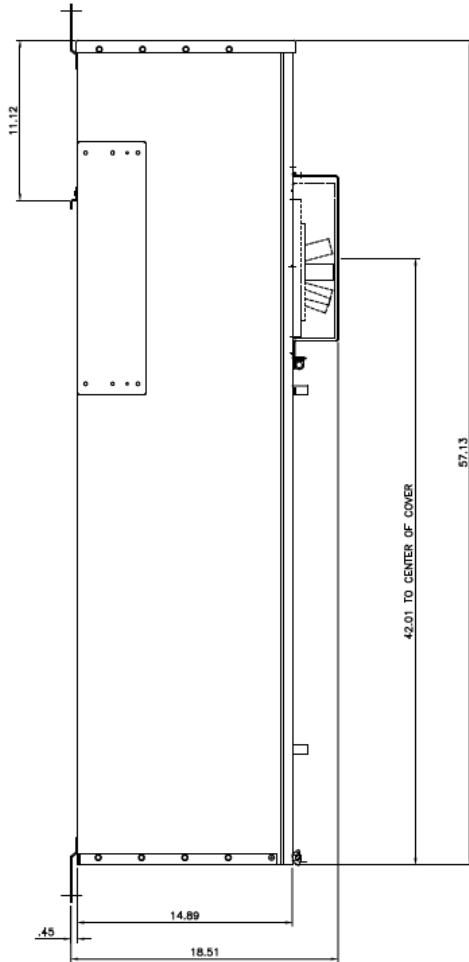

Side View

Fixed rating plug, not
field adjustable

Front View

Incoming Cable Sizes:

(6) #2 - 600MCM/ Phase&Neutral (AL & CU)

Notes:

No Knockouts in Endwalls

imagination at work

METER MOD III-2000A MAIN BREAKER SECT N3R ENCL
100KAIC 1PH 3W 120/240V BOTTOM ONLY FEED

REF NO	CAT NO	DWG DATE	REV #
96-5559	TMPBB20R	1/8/2015	01