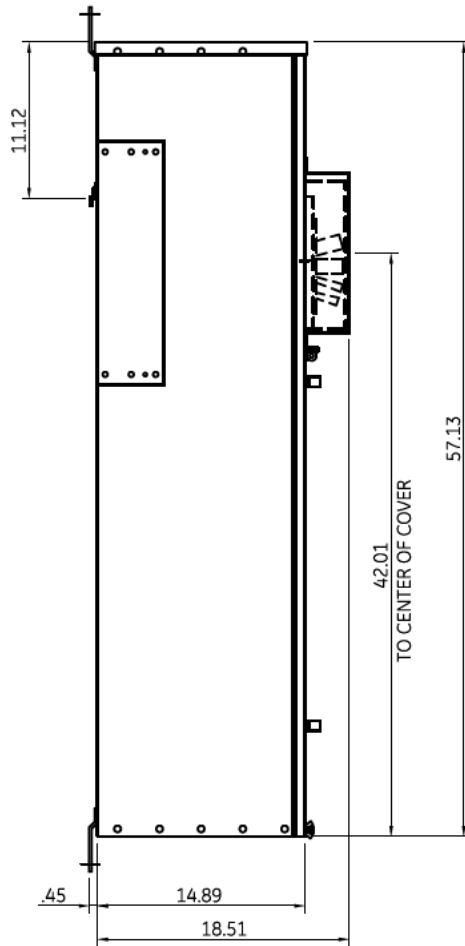

Side View

Incoming Cable Sizes:

(4) 500-1000MCM/ Phase&Neutral (AL & CU)

Notes:

No Knockouts in Endwalls

Fixed rating plug, not field adjustable

This unit meets NEC 2014 Section 240.87 by providing an arc flash maintenance switch factory installed

Front View

imagination at work

METER MOD III-2000A MAIN BREAKER SECT N3R ENCL
100KAIC 1PH3W 120/240V BOTTOM FEED ARC REDUCTION

REF NO	CAT NO	DWG DATE	REV #
96-5557	TMPBB20RAR	1/15/2016	01