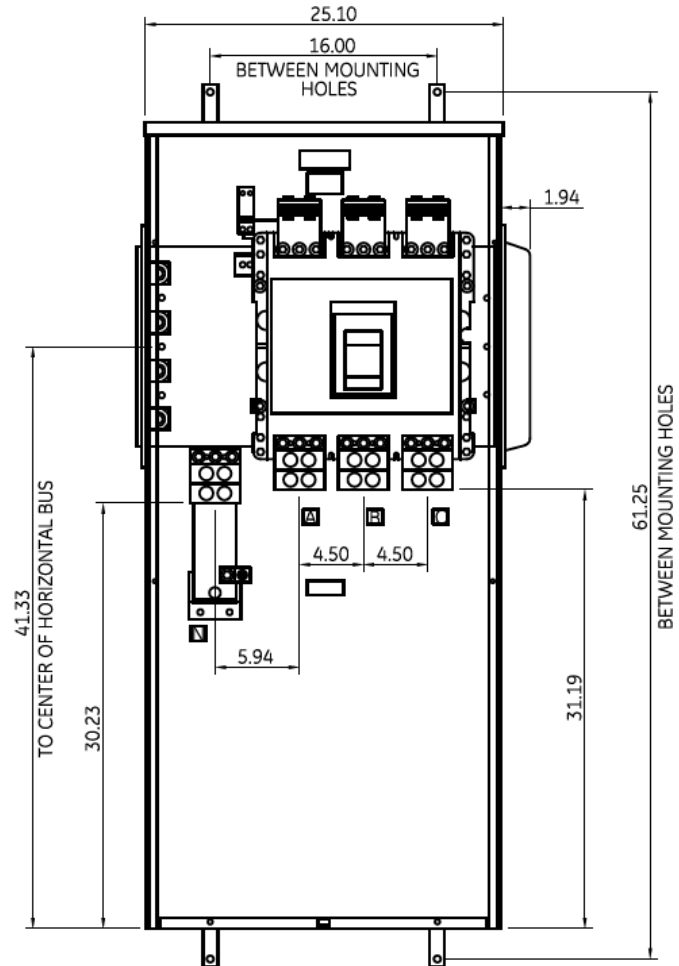

Side View

Incoming Cable Sizes:

(4) 500-1000MCM/ Phase&Neutral (AL & CU)

Notes:

No Knockouts in Endwalls

Fixed rating plug, not field adjustable

This unit meets NEC 2014 Section 240.87 by providing an arc flash maintenance switch factory installed

Front View

imagination at work

METER MOD III-2000A MAIN BREAKER SECT N3R ENCL
100KAIC 1PH3W 120/240V BOTTOM FEED ARC REDUCTION

REF NO	CAT NO	DWG DATE	REV #
96-5557	TMPBB20RAR	1/15/2016	01