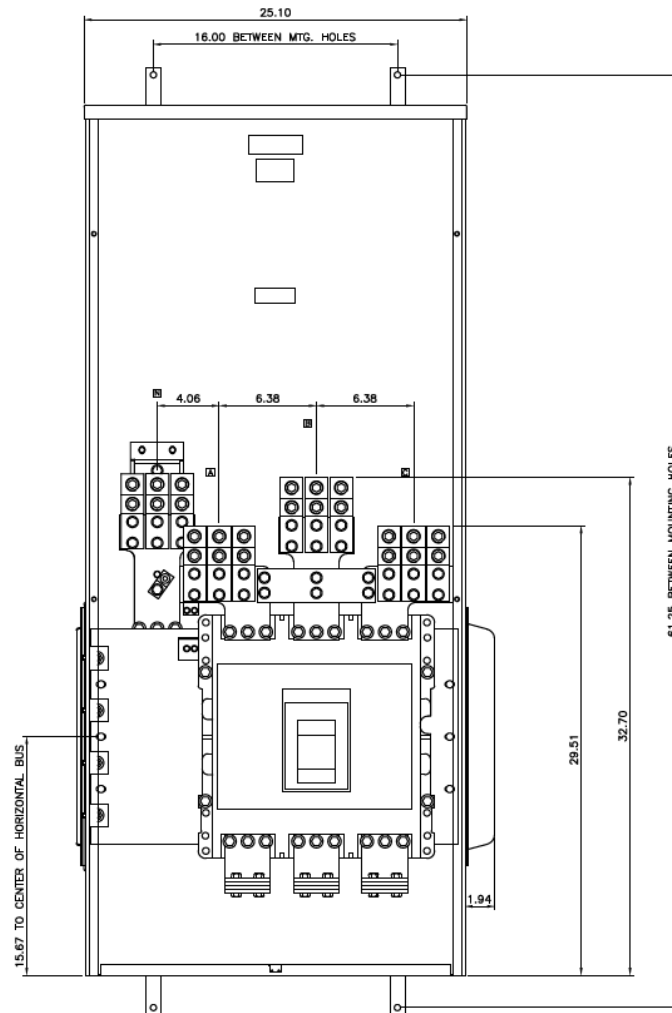

## Side View

Fixed rating plug, not field adjustable

## Front View

**Incoming Cable Sizes:**  
 (6) #2 – 600MCM/ Phase&Neutral (AL & CU)

**Notes:**  
 No Knockouts in Endwalls

imagination at work

METER MOD III-2000A MAIN BREAKER SECT N3R ENCL  
 100KAIC 1PH 3W 120/240V TOP ONLY FEED

REF NO	CAT NO	DWG DATE	REV #
96-5560	TMPBT20R	1/8/2015	01