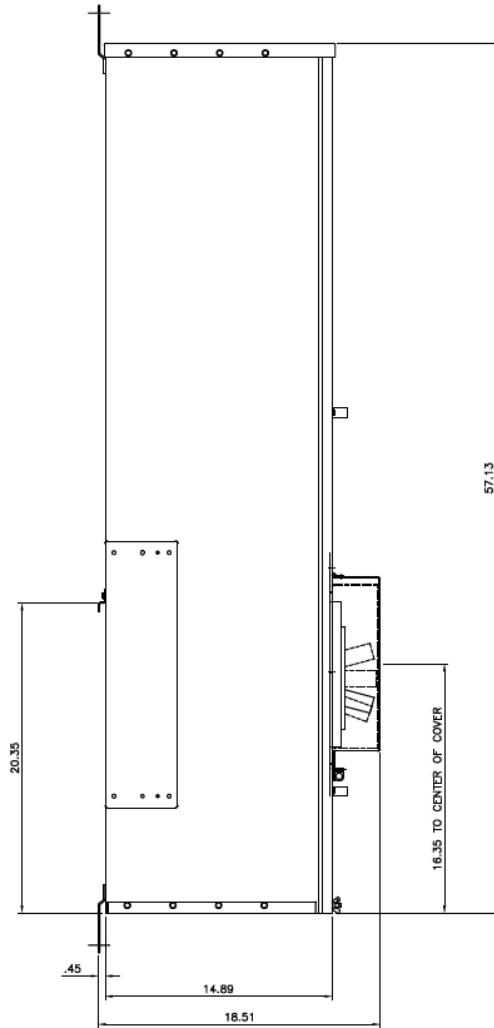

## Side View

Fixed rating plug, not field adjustable

## Front View

**Incoming Cable Sizes:**  
 (6) #2 – 600MCM/ Phase&Neutral (AL & CU)

**Notes:**  
 No Knockouts in Endwalls

imagination at work

METER MOD III-2000A MAIN BREAKER SECT N3R ENCL  
 100KAIC 1PH 3W 120/240V TOP ONLY FEED