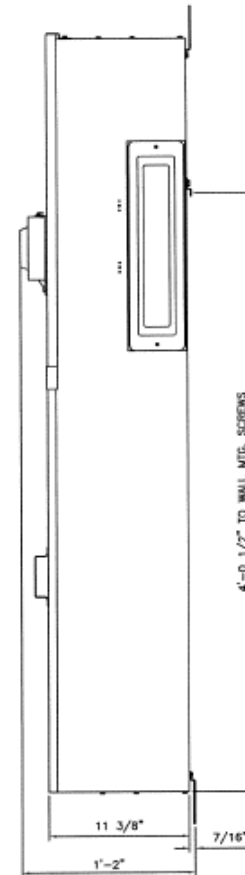

Front View

Front Layout View

Side View

Bottom View

Incoming Cable Sizes:

Lug Pads Only, No lugs

imagination at work

1000A MAIN BREAKER SECT W/INTEGRAL PULLBOX
65K 1PH 3W 120/240V N3R ENCL EUSERC