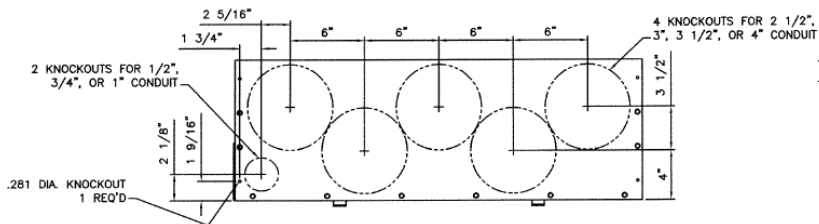

Front View

Front Layout View

Side View

Bottom View

Incoming Cable Sizes:

Lug Pads Only, No lugs

imagination at work

1000A MAIN BREAKER SECT W/INTEGRAL PULLBOX
65K 1PH 3W 120/240V N3R ENCL EUSERC