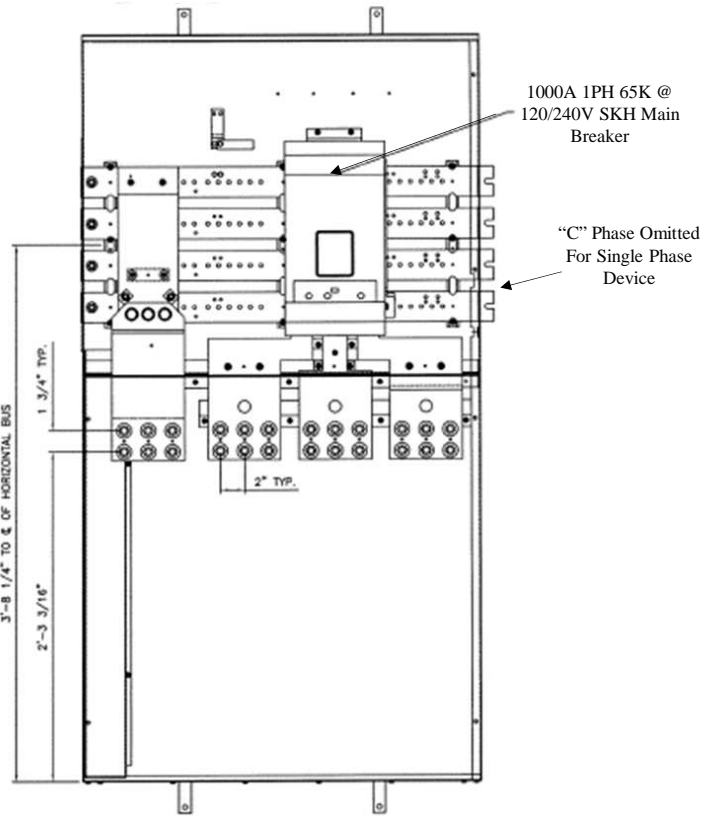

Front View

Front Layout View

Side View

Bottom View

Incoming Cable Sizes:

Lug Pads Only, No lugs

imagination at work

1000A MAIN BREAKER SECT W/INTEGRAL PULLBOX
65K 1PH 3W 120/240V N3R ENCL EUSERC