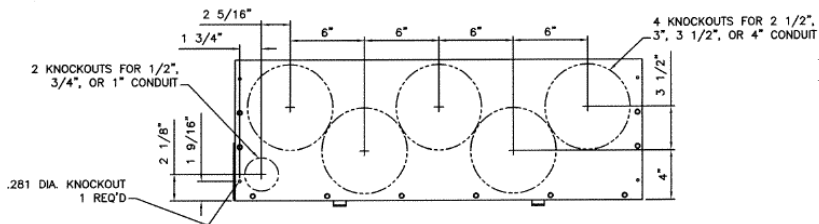

Front View

Front Layout View

Side View

Bottom View

Incoming Cable Sizes:

Lug Pads Only, No lugs

imagination at work

1000A MAIN BREAKER SECT W/INTEGRAL PULLBOX
65K 1PH 3W 120/240V N3R ENCL EUSERC