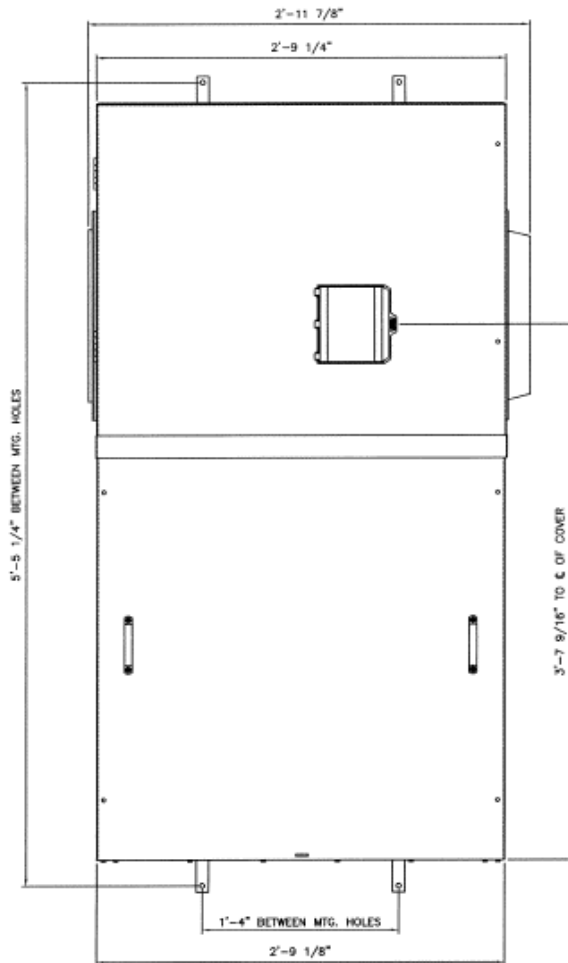

Front View

Front Layout View

Side View

Bottom View

Incoming Cable Sizes:

Lug Pads Only, No lugs

imagination at work

1000A MAIN BREAKER SECT W/INTEGRAL PULLBOX
65K 1PH 3W 120/240V N3R ENCL EUSERC