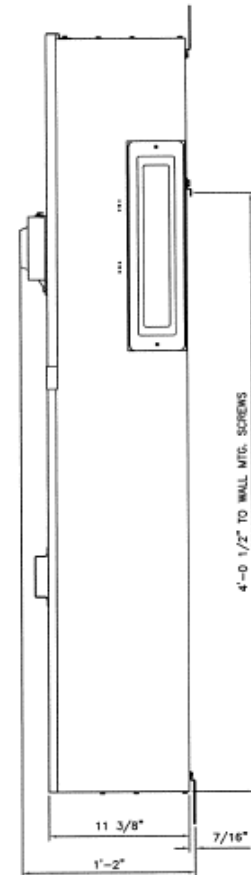

Front View

Front Layout View

Side View

Bottom View

Incoming Cable Sizes:

Lug Pads Only, No lugs

imagination at work

1000A MAIN BREAKER SECT W/INTEGRAL PULLBOX
65K 1PH 3W 120/240V N3R ENCL EUSERC