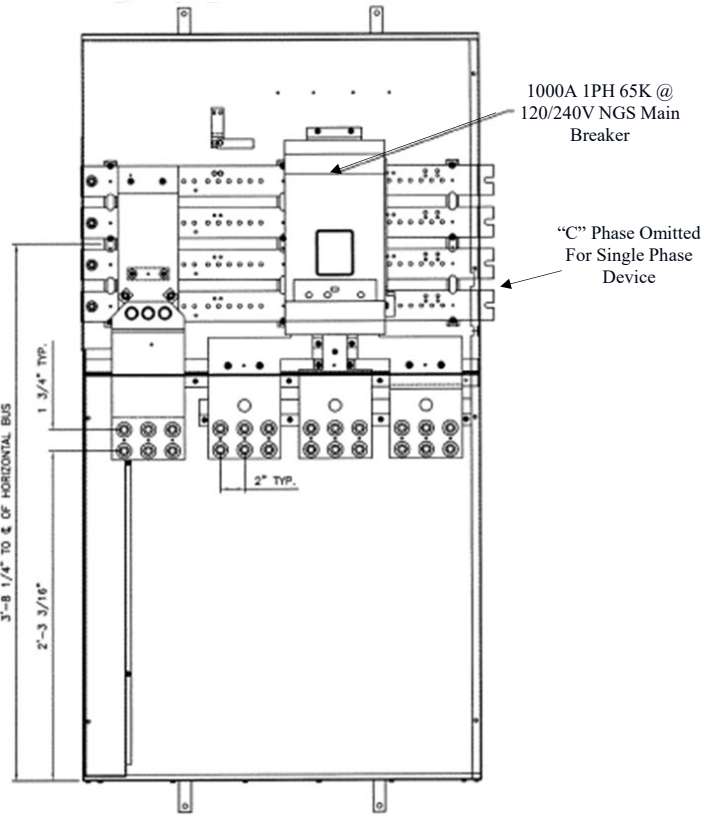

Front View

Front Layout View

Side View

Bottom View

Incoming Cable Sizes:

Lug Pads Only, No lugs

imagination at work

1000A MAIN BREAKER SECT W/INTEGRAL PULLBOX
65K 1PH 3W 120/240V N3R ENCL EUSERC

REF NO	CAT NO	DWG DATE	REV #
96-5937	TMPBU10R	8/21/2015	01