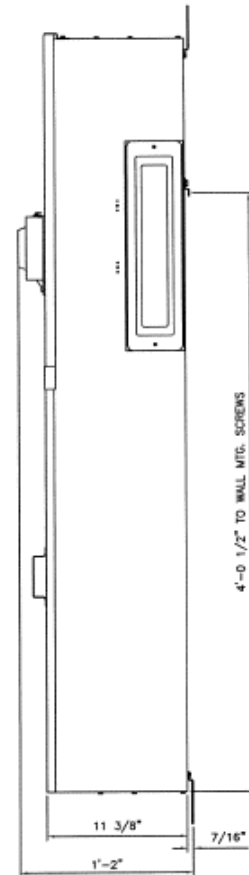

**Front View**

**Front Layout View**

**Side View**

**Bottom View**

**Incoming Cable Sizes:**

Lug Pads Only, No lugs

imagination at work

1200A MAIN BREAKER SECT W/INTEGRAL PULLBOX  
65K 1PH 3W 120/240V N3R ENCL EUSERC