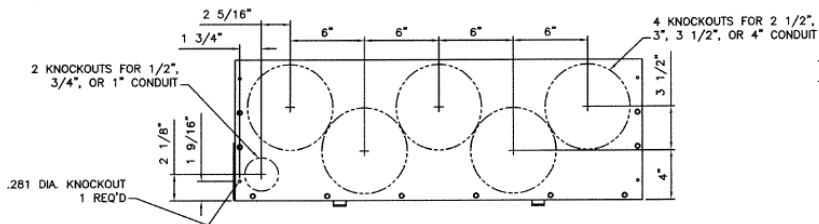

**Front View**

**Front Layout View**

**Side View**

**Bottom View**

**Incoming Cable Sizes:**

Lug Pads Only, No lugs

imagination at work

1200A MAIN BREAKER SECT W/INTEGRAL PULLBOX  
65K 1PH 3W 120/240V N3R ENCL EUSERC