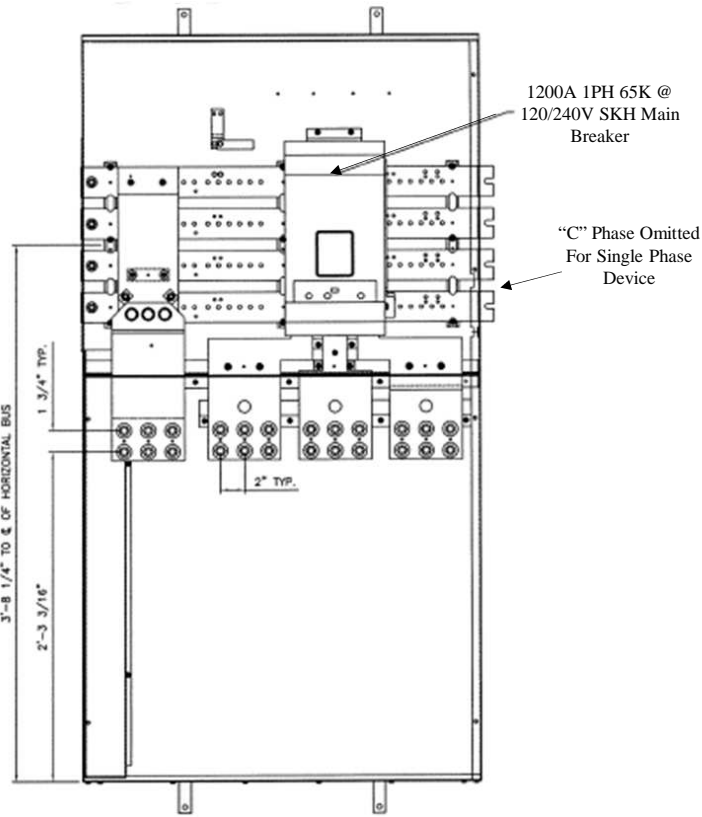

**Front View**

**Front Layout View**

**Side View**

**Bottom View**

**Incoming Cable Sizes:**

Lug Pads Only, No lugs

imagination at work

1200A MAIN BREAKER SECT W/INTEGRAL PULLBOX  
65K 1PH 3W 120/240V N3R ENCL EUSERC