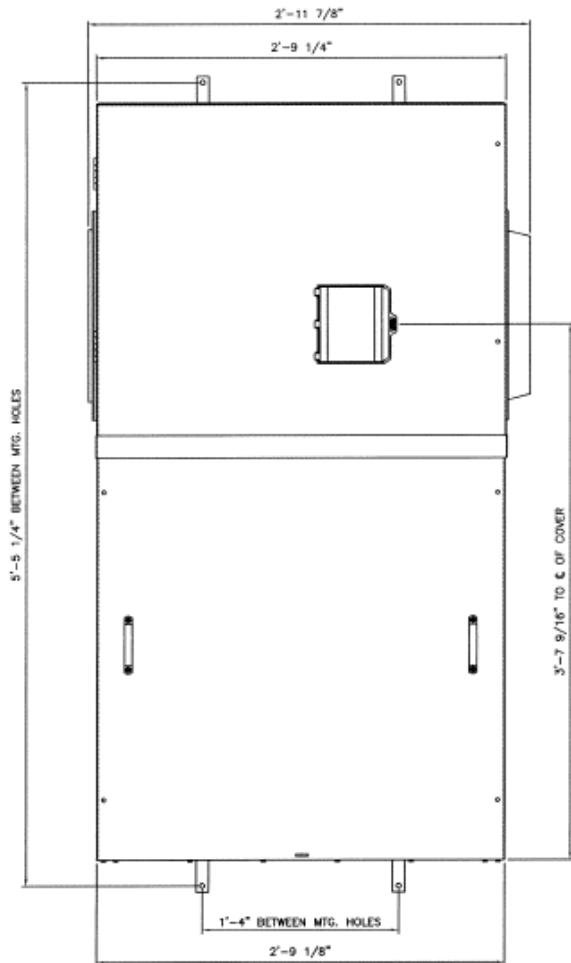

**Front View**

**Front Layout View**

**Side View**

**Bottom View**

**Incoming Cable Sizes:**

Lug Pads Only, No lugs

imagination at work

1200A MAIN BREAKER SECT W/INTEGRAL PULLBOX  
65K 1PH 3W 120/240V N3R ENCL EUSERC