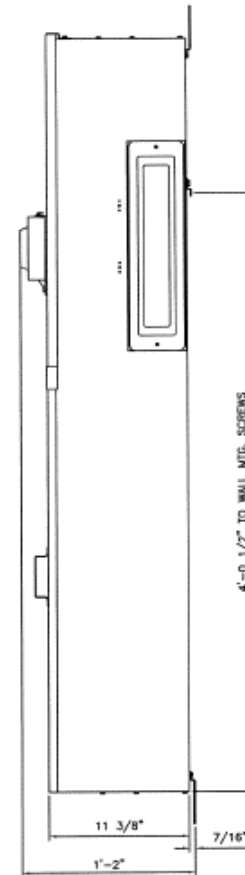

**Front View**

**Front Layout View**

**Side View**

**Bottom View**

**Incoming Cable Sizes:**

Lug Pads Only, No lugs

imagination at work

1200A MAIN BREAKER SECT W/INTEGRAL PULLBOX  
65K 1PH 3W 120/240V N3R ENCL EUSERC