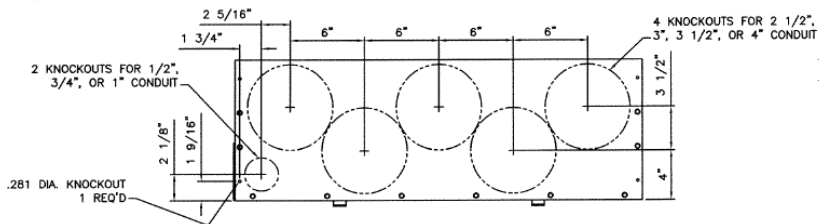

**Front View**

**Front Layout View**

**Side View**

**Bottom View**

**Incoming Cable Sizes:**

Lug Pads Only, No lugs

imagination at work

1200A MAIN BREAKER SECT W/INTEGRAL PULLBOX  
65K 1PH 3W 120/240V N3R ENCL EUSERC