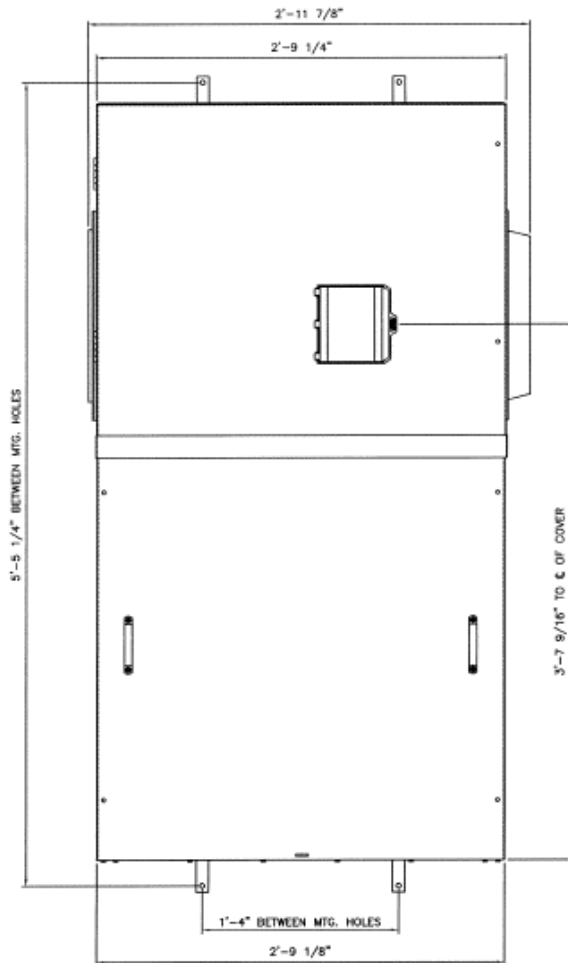

**Front View**

**Front Layout View**

**Side View**

**Bottom View**

**Incoming Cable Sizes:**

Lug Pads Only, No lugs

imagination at work

1200A MAIN BREAKER SECT W/INTEGRAL PULLBOX  
65K 1PH 3W 120/240V N3R ENCL EUSERC