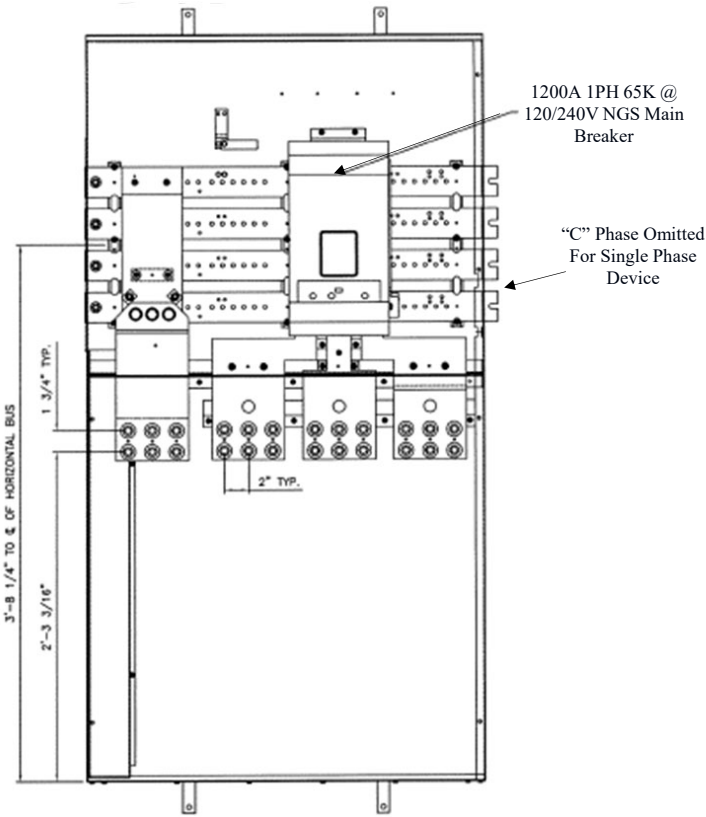

**Front View**

**Front Layout View**

**Side View**

**Bottom View**

**Incoming Cable Sizes:**

Lug Pads Only, No lugs

imagination at work

1200A MAIN BREAKER SECT W/INTEGRAL PULLBOX  
65K 1PH 3W 120/240V N3R ENCL EUSERC