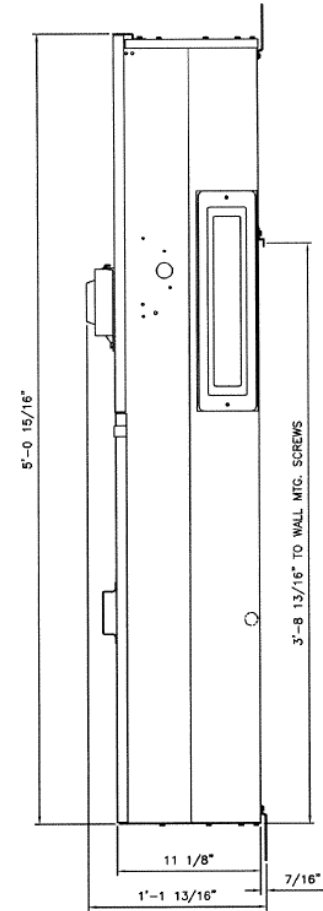

**Front View**

**Front Layout View**

**Side View**

**Bottom View**

**Incoming Cable Sizes:**

Lug Pads Only, No lugs

imagination at work

400A MAIN BREAKER SECT W/INTEGRAL PULLBOX  
65K 1PH 3W 120/240V N3R ENCL EUSERC