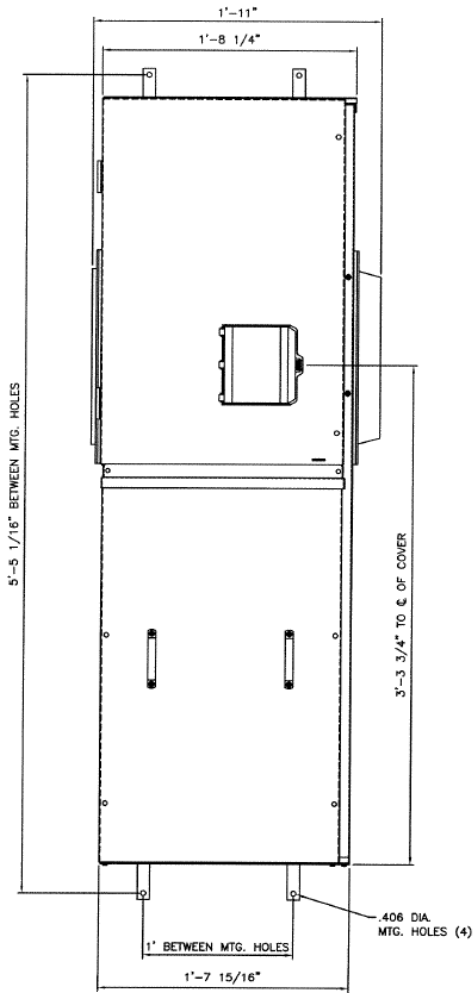

**Front View**

**Front Layout View**

**Side View**

**Bottom View**

**Incoming Cable Sizes:**

Lug Pads Only, No lugs

imagination at work

400A MAIN BREAKER SECT W/INTEGRAL PULLBOX  
65K 1PH 3W 120/240V N3R ENCL EUSERC