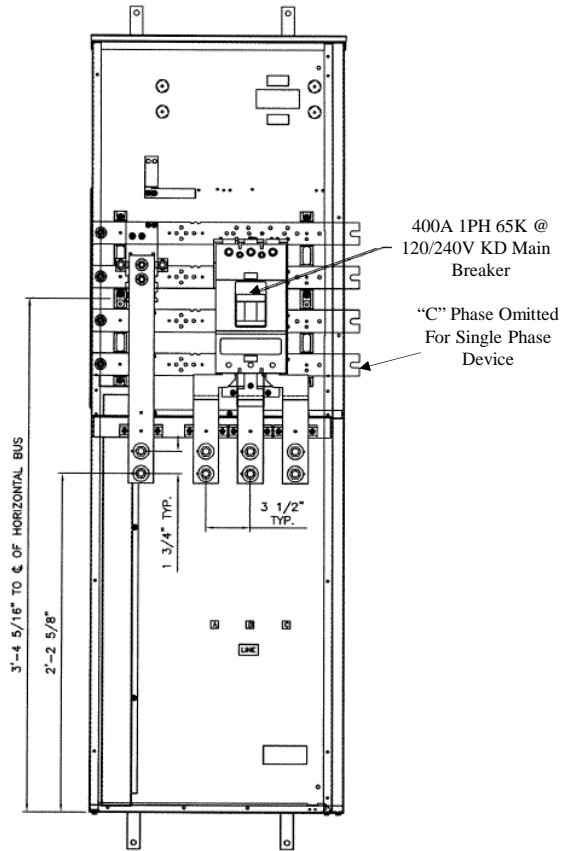

**Front View**

**Front Layout View**

**Side View**

**Bottom View**

**Incoming Cable Sizes:**

Lug Pads Only, No lugs

imagination at work

400A MAIN BREAKER SECT W/INTEGRAL PULLBOX  
65K 1PH 3W 120/240V N3R ENCL EUSERC

REF NO	CAT NO	DWG DATE	REV #
96-5934	TMPBU4R	8/21/2015	01