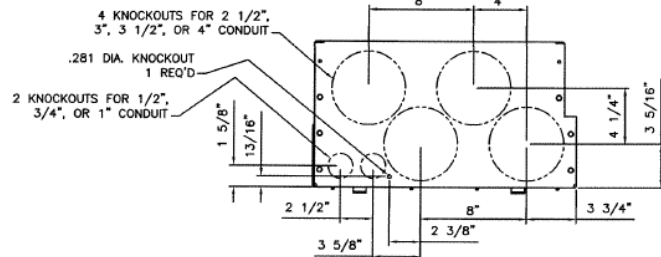

**Front View**

**Front Layout View**

**Side View**

**Bottom View**

**Incoming Cable Sizes:**

Lug Pads Only, No lugs

imagination at work

400A MAIN BREAKER SECT W/INTEGRAL PULLBOX  
65K 1PH 3W 120/240V N3R ENCL EUSERC