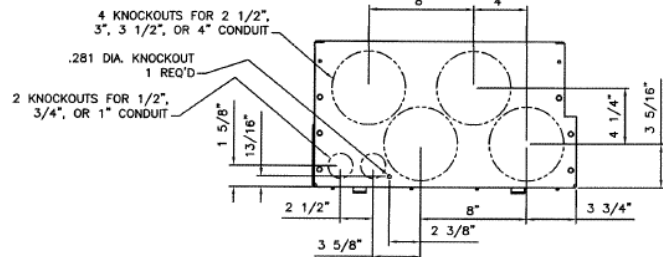

Front View

Front Layout View

Side View

Bottom View

Incoming Cable Sizes:

Lug Pads Only, No lugs

imagination at work

400A MAIN BREAKER SECT W/INTEGRAL PULLBOX
65K 1PH 3W 120/240V N3R ENCL EUSERC