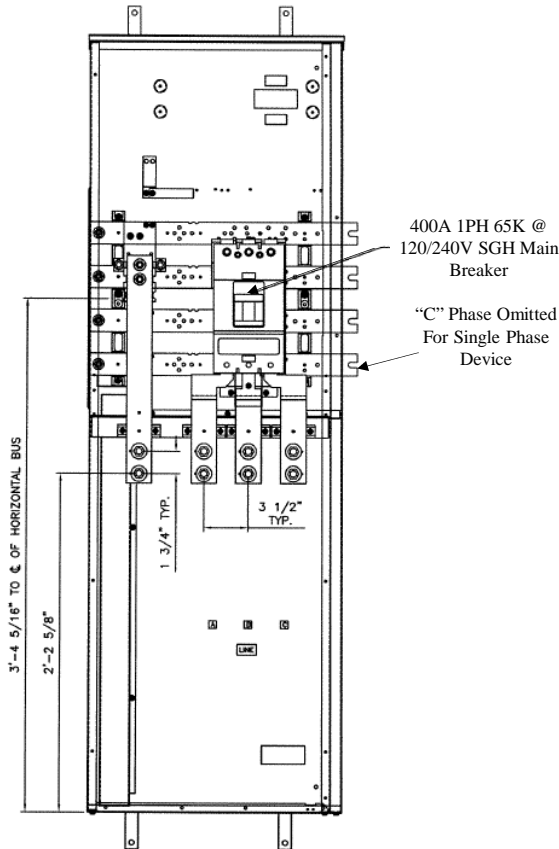

Front View

Front Layout View

Side View

Bottom View

Incoming Cable Sizes:

Lug Pads Only, No lugs

imagination at work

400A MAIN BREAKER SECT W/INTEGRAL PULLBOX
65K 1PH 3W 120/240V N3R ENCL EUSERC

REF NO	CAT NO	DWG DATE	REV #
96-5934	TMPBU4R	8/21/2015	01