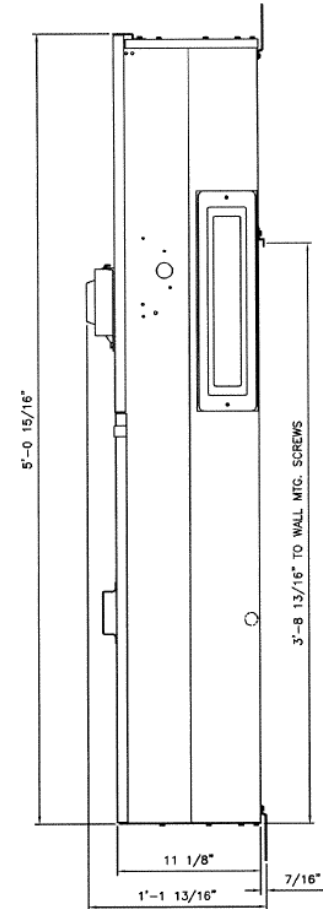

Front View

Front Layout View

Side View

Bottom View

Incoming Cable Sizes:

Lug Pads Only, No lugs

imagination at work

400A MAIN BREAKER SECT W/INTEGRAL PULLBOX
65K 1PH 3W 120/240V N3R ENCL EUSERC