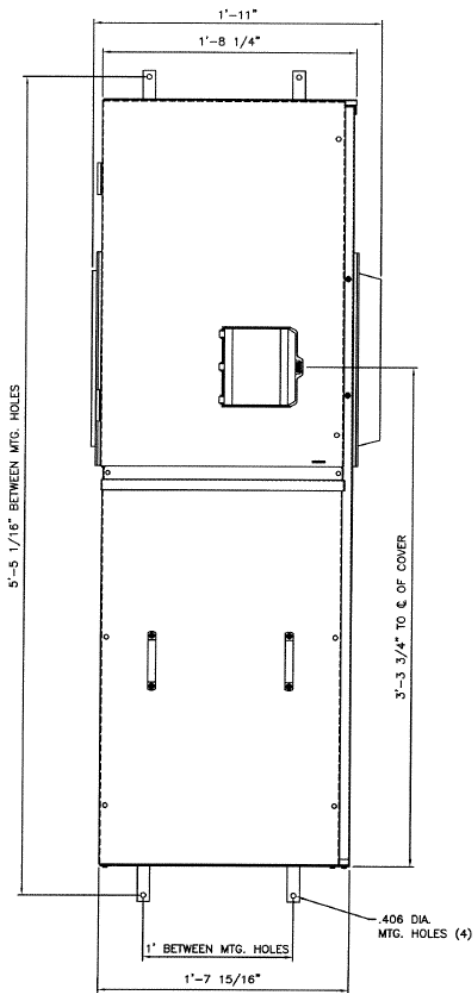

Front View

Front Layout View

Side View

Bottom View

Incoming Cable Sizes:

Lug Pads Only, No lugs

imagination at work

400A MAIN BREAKER SECT W/INTEGRAL PULLBOX
65K 1PH 3W 120/240V N3R ENCL EUSERC