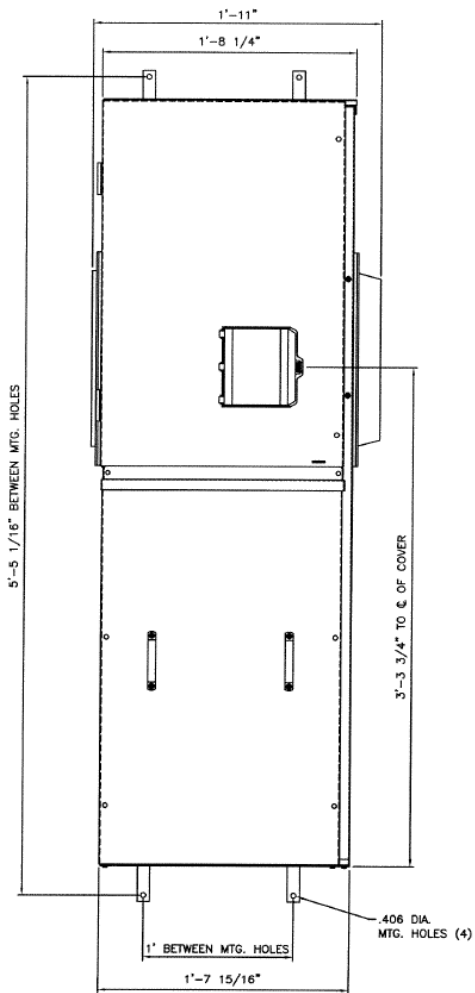

**Front View**

**Front Layout View**

**Side View**

**Bottom View**

**Incoming Cable Sizes:**

Lug Pads Only, No lugs

imagination at work

600A MAIN BREAKER SECT W/INTEGRAL PULLBOX  
65K 1PH 3W 120/240V N3R ENCL EUSERC