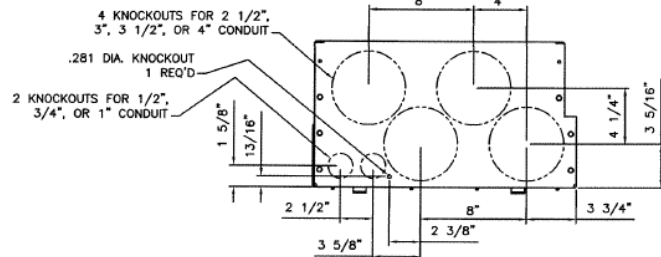

**Front View**

**Front Layout View**

**Side View**

**Bottom View**

**Incoming Cable Sizes:**

Lug Pads Only, No lugs

imagination at work

600A MAIN BREAKER SECT W/INTEGRAL PULLBOX  
65K 1PH 3W 120/240V N3R ENCL EUSERC