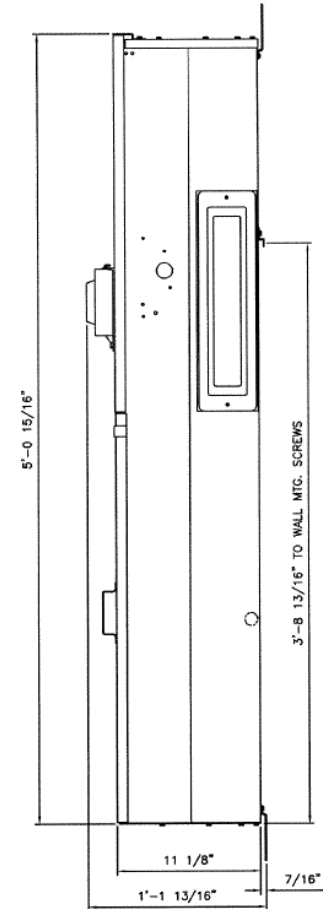

**Front View**

**Front Layout View**

**Side View**

**Bottom View**

**Incoming Cable Sizes:**

Lug Pads Only, No lugs

imagination at work

600A MAIN BREAKER SECT W/INTEGRAL PULLBOX  
65K 1PH 3W 120/240V N3R ENCL EUSERC

REF NO	CAT NO	DWG DATE	REV #
96-5934	TMPBU6R	8/21/2015	01