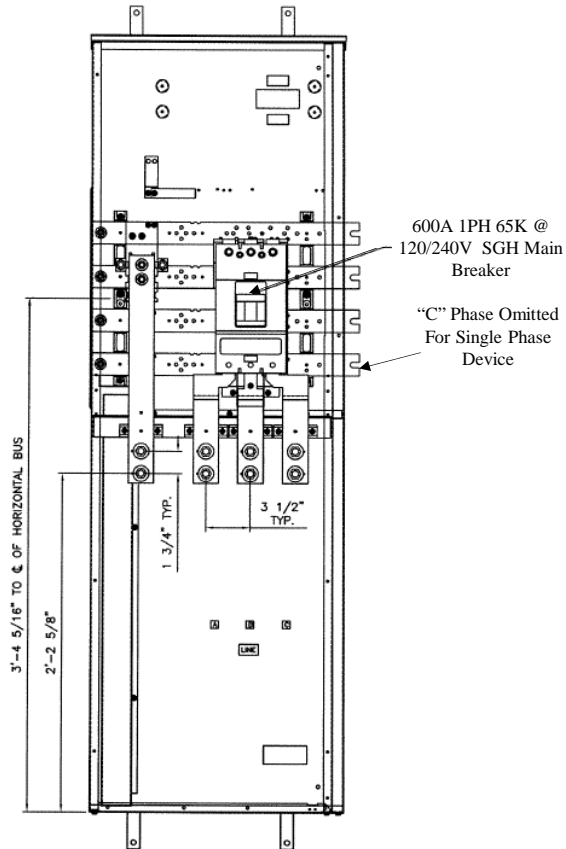

**Front View**

**Front Layout View**

**Side View**

**Bottom View**

**Incoming Cable Sizes:**

Lug Pads Only, No lugs

imagination at work

600A MAIN BREAKER SECT W/INTEGRAL PULLBOX  
65K 1PH 3W 120/240V N3R ENCL EUSERC

REF NO	CAT NO	DWG DATE	REV #
96-5934	TMPBU6R	8/21/2015	01