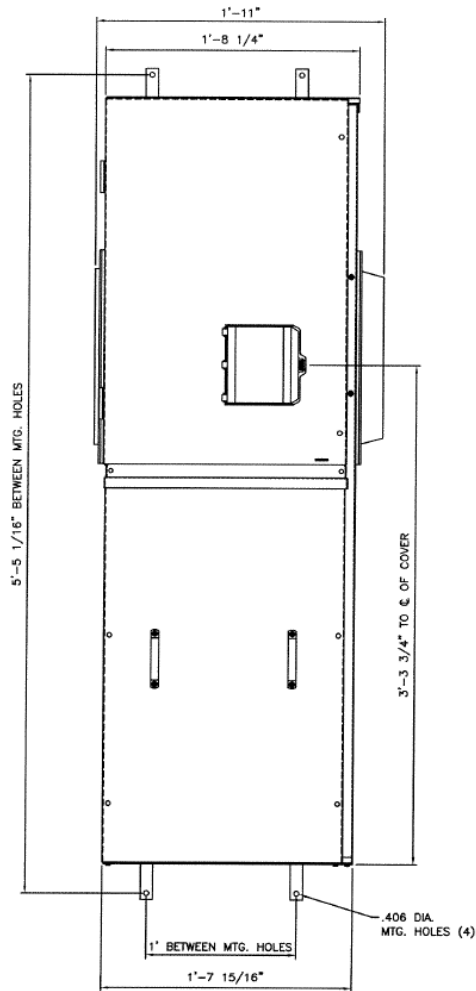

Front View

Front Layout View

Side View

Bottom View

Incoming Cable Sizes:

Lug Pads Only, No lugs

imagination at work

600A MAIN BREAKER SECT W/INTEGRAL PULLBOX
65K 1PH 3W 120/240V N3R ENCL EUSERC

REF NO	CAT NO	DWG DATE	REV #
96-5934	TMPBU6R	8/21/2015	01