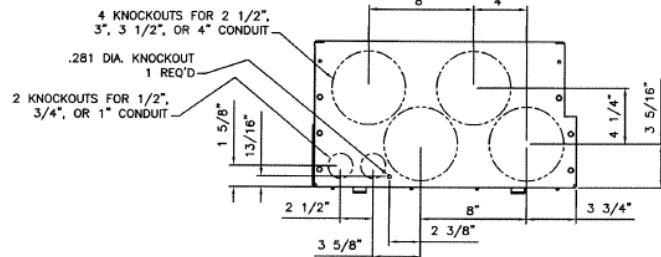

Front View

Front Layout View

Side View

Bottom View

Incoming Cable Sizes:

Lug Pads Only, No lugs

imagination at work

600A MAIN BREAKER SECT W/INTEGRAL PULLBOX
65K 1PH 3W 120/240V N3R ENCL EUSERC