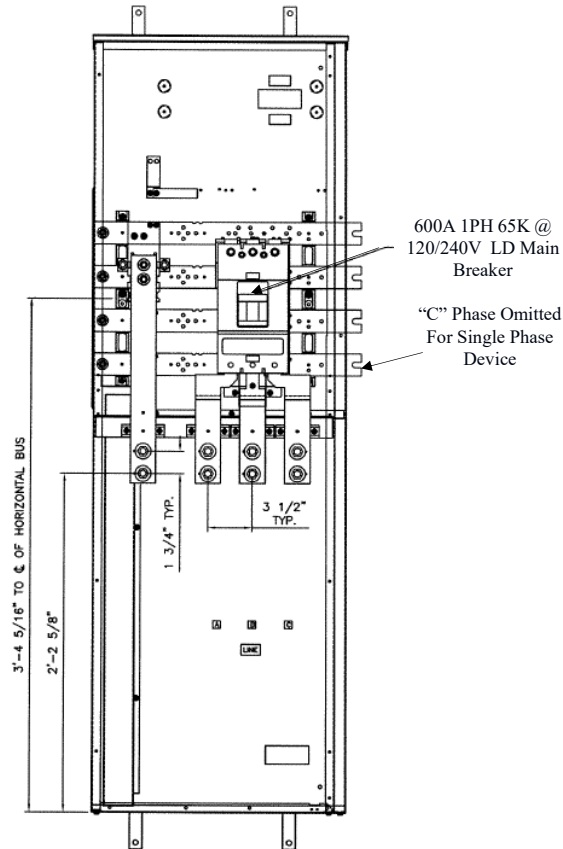

Front View

Front Layout View

Side View

Bottom View

Incoming Cable Sizes:

Lug Pads Only, No lugs

imagination at work

600A MAIN BREAKER SECT W/INTEGRAL PULLBOX
65K 1PH 3W 120/240V N3R ENCL EUSERC

REF NO	CAT NO	DWG DATE	REV #
96-5934	TMPBU6R	8/21/2015	01