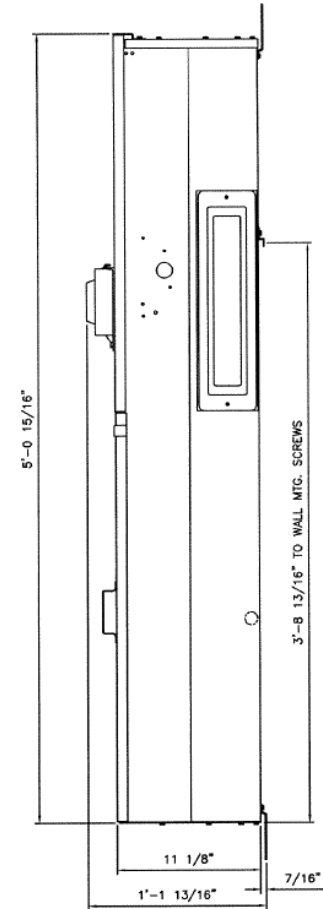

Front View

Front Layout View

Side View

Bottom View

Incoming Cable Sizes:

Lug Pads Only, No lugs

imagination at work

600A MAIN BREAKER SECT W/INTEGRAL PULLBOX
65K 1PH 3W 120/240V N3R ENCL EUSERC

REF NO	CAT NO	DWG DATE	REV #
96-5934	TMPBU6R	8/21/2015	01