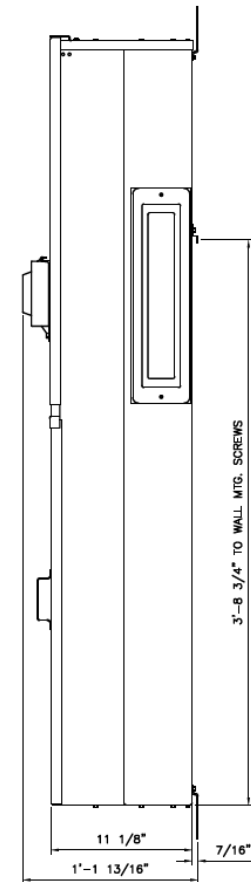

Front View

Front Layout View

Side View

Bottom View

Incoming Cable Sizes:

Lug Pads Only, No lugs

imagination at work

800A MAIN BREAKER SECT W/INTEGRAL PULLBOX
65K 1PH 3W 120/240V N3R ENCL EUSERC