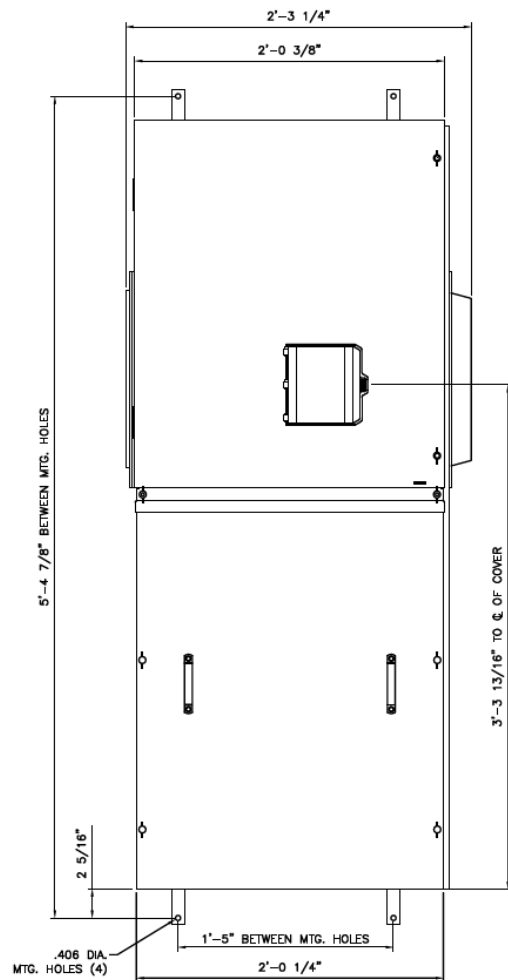

Front View

Front Layout View

Side View

Bottom View

Incoming Cable Sizes:

Lug Pads Only, No lugs

imagination at work

800A MAIN BREAKER SECT W/INTEGRAL PULLBOX
65K 1PH 3W 120/240V N3R ENCL EUSERC