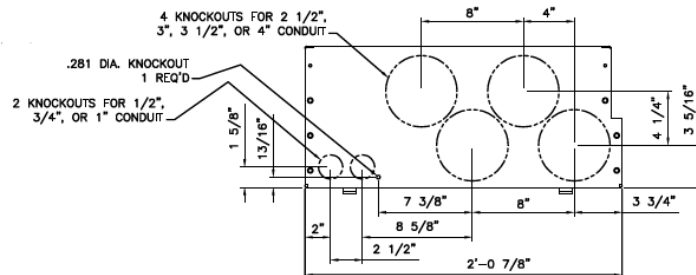

Front View

Front Layout View

Side View

Bottom View

Incoming Cable Sizes:

Lug Pads Only, No lugs

imagination at work

800A MAIN BREAKER SECT W/INTEGRAL PULLBOX
65K 1PH 3W 120/240V N3R ENCL EUSERC