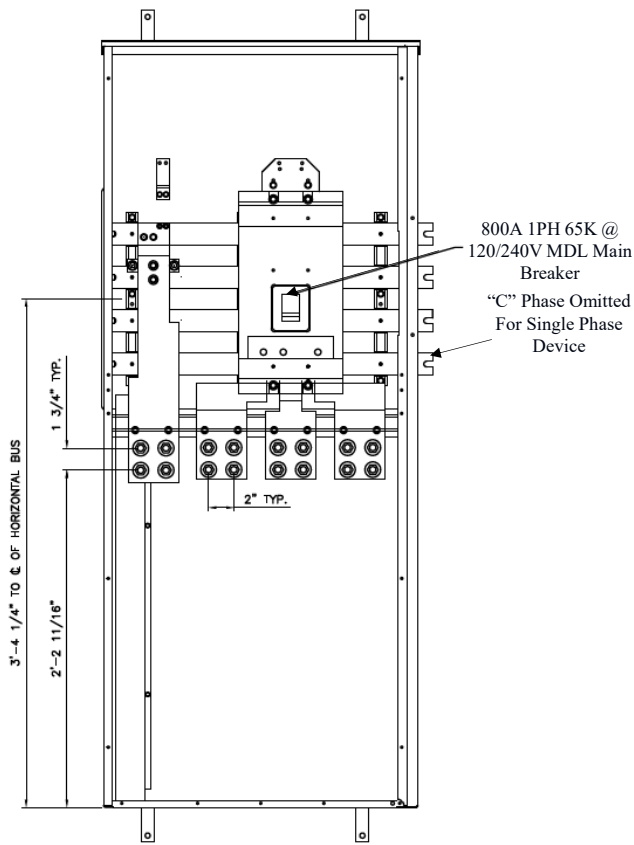

Front View

Front Layout View

Side View

Bottom View

Incoming Cable Sizes:

Lug Pads Only, No lugs

imagination at work

800A MAIN BREAKER SECT W/INTEGRAL PULLBOX
65K 1PH 3W 120/240V N3R ENCL EUSERC