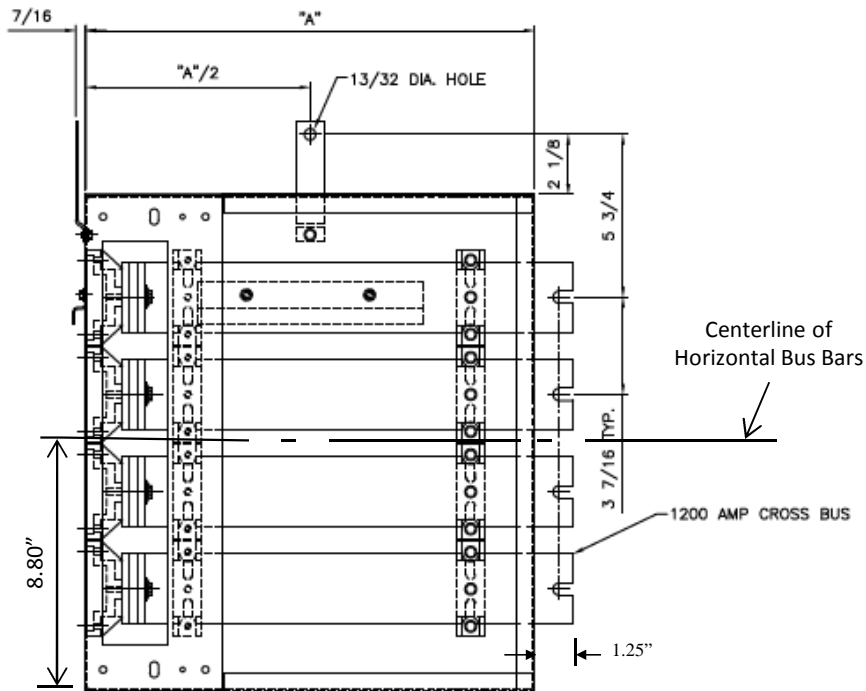

Side # 1 View

Side # 2 View

8.80"

17 19/32

Centerline of Horizontal Bus Bars

1200 AMP CROSS BUS

"A" = 16" for this unit

This elbow unit comes with a N1 enclosure only

Top/Bottom View

imagination at work

METER MOD III - 16" X 16" (4) CROSS BUS RATED 1200A
ELBOW N1 ENCLOSURE

REF NO	CAT NO	DWG DATE	REV #
96-2539	TMPE12	1/8/2015	01