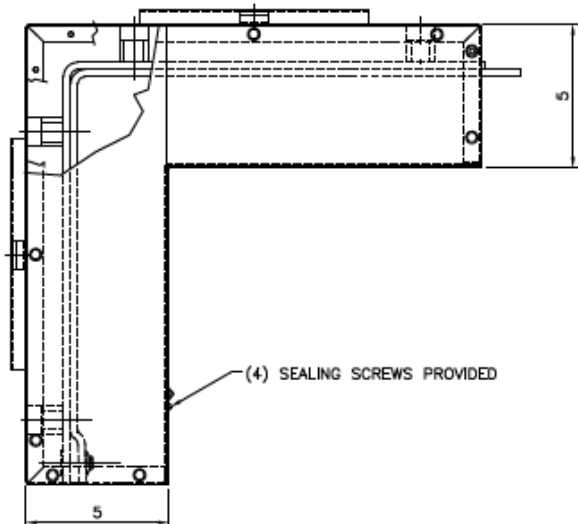

Side # 1 View

Side # 2 View

8.80"

17 19/32

Centerline of Horizontal Bus Bars

1200 AMP CROSS BUS

"A" = 16" for this unit

This elbow unit comes with a N1 enclosure only

Top/Bottom View

imagination at work

METER MOD III - 16" X 16" (4) CROSS BUS RATED 1200A
ELBOW N1 ENCLOSURE

REF NO	CAT NO	DWG DATE	REV #
96-2539	TMPE12	1/8/2015	01