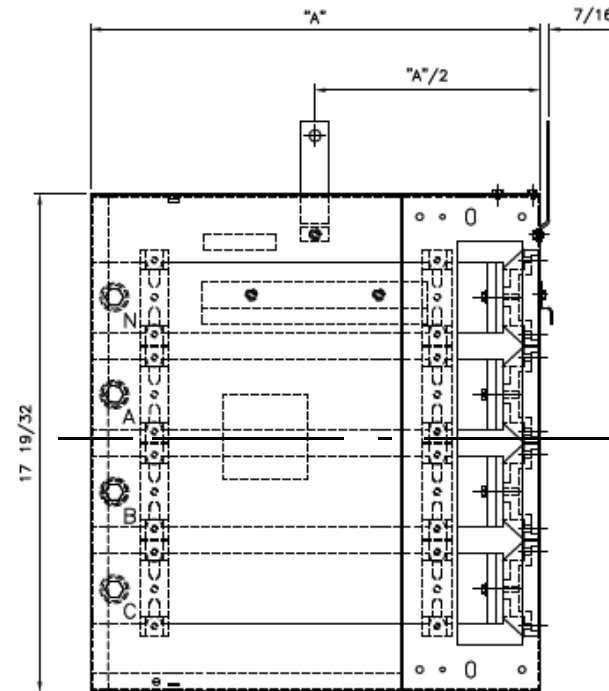

Side # 1 View

Side # 2 View

8.80"

17 19/32

Centerline of Horizontal Bus Bars

1200 AMP CROSS BUS

"A" = 16" for this unit

This elbow unit comes with a N1 enclosure only

Top/Bottom View

imagination at work

METER MOD III - 16" X 16" (4) CROSS BUS RATED 1200A
ELBOW N1 ENCLOSURE

REF NO	CAT NO	DWG DATE	REV #
96-2539	TMPE12	1/8/2015	01