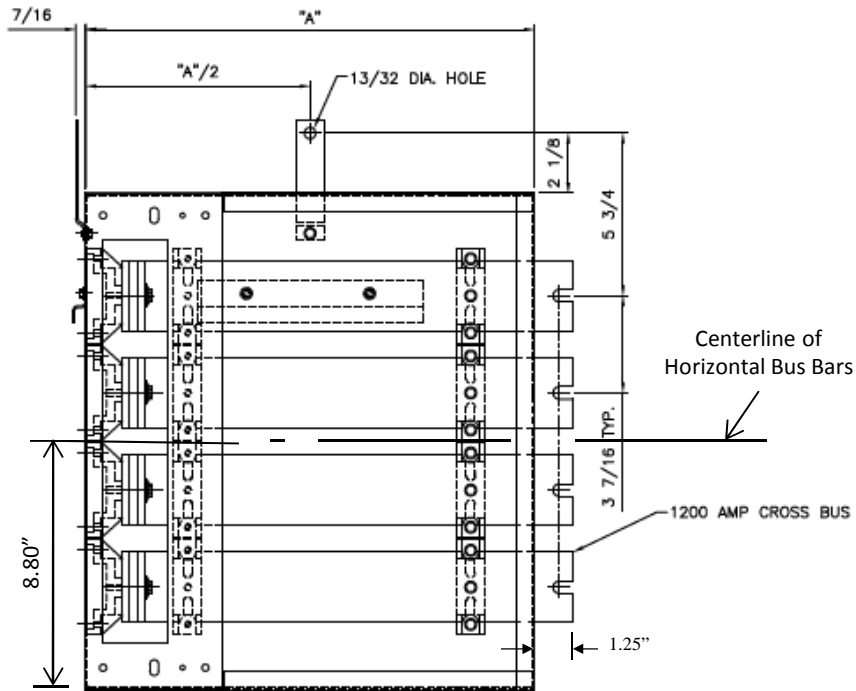

Side # 1 View

Side # 2 View

8.80"

Centerline of Horizontal Bus Bars

1200 AMP CROSS BUS

"A" = 12" for this unit

This elbow unit comes with a N1 enclosure only

Top/Bottom View

imagination at work

METER MOD III - 12" X 12" (4) CROSS BUS RATED 1200A
ELBOW N1 ENCLOSURE

REF NO	CAT NO	DWG DATE	REV #
96-2539	TMPE12A	1/8/2015	01