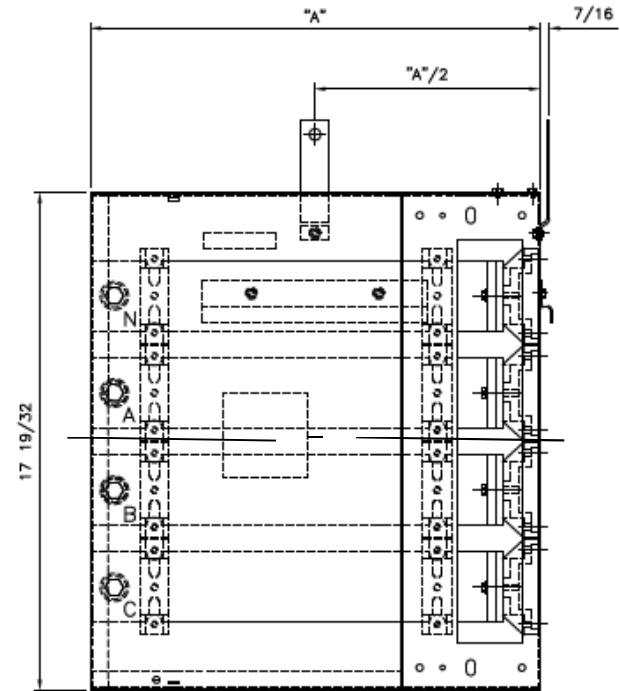

Side # 1 View

Side # 2 View

8.80"

Centerline of Horizontal Bus Bars

1200 AMP CROSS BUS

"A" = 12" for this unit

This elbow unit comes with a N1 enclosure only

Top/Bottom View

imagination at work

METER MOD III - 12" X 12" (4) CROSS BUS RATED 1200A
ELBOW N1 ENCLOSURE

REF NO	CAT NO	DWG DATE	REV #
96-2539	TMPE12A	1/8/2015	01