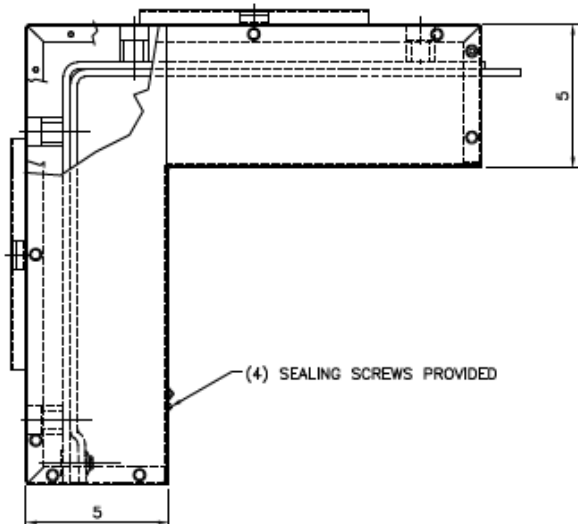

Side # 1 View

Side # 2 View

8.80"

Centerline of Horizontal Bus Bars

1200 AMP CROSS BUS

"A" = 12" for this unit

This elbow unit comes with a N1 enclosure only

Top/Bottom View

imagination at work

METER MOD III - 12" X 12" (4) CROSS BUS RATED 1200A
ELBOW N1 ENCLOSURE

REF NO	CAT NO	DWG DATE	REV #
96-2539	TMPE12A	1/8/2015	01