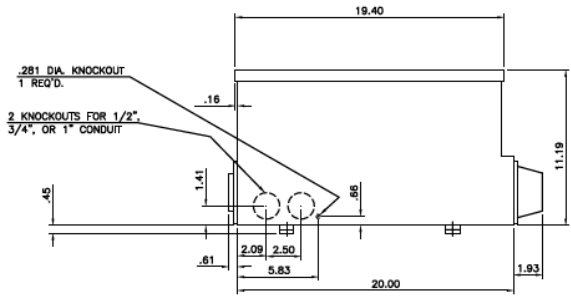

Front View

This unit uses only Class T fuses

Side View

Bottom View

Incoming Cable Sizes:
Compression Lug Landing Kit Included
(NEMA 2-Hole Spacing)

imagination at work

METER MOD III-400A MAIN FUSIBLE SWITCH N3R ENCL 100KAIC 1PH 3W 120/240V BOTTOM FEED W/ PULL BOX			
REF NO	CAT NO	DWG DATE	REV #
96-2553	TMPFB4RCLL	1/8/2015	01