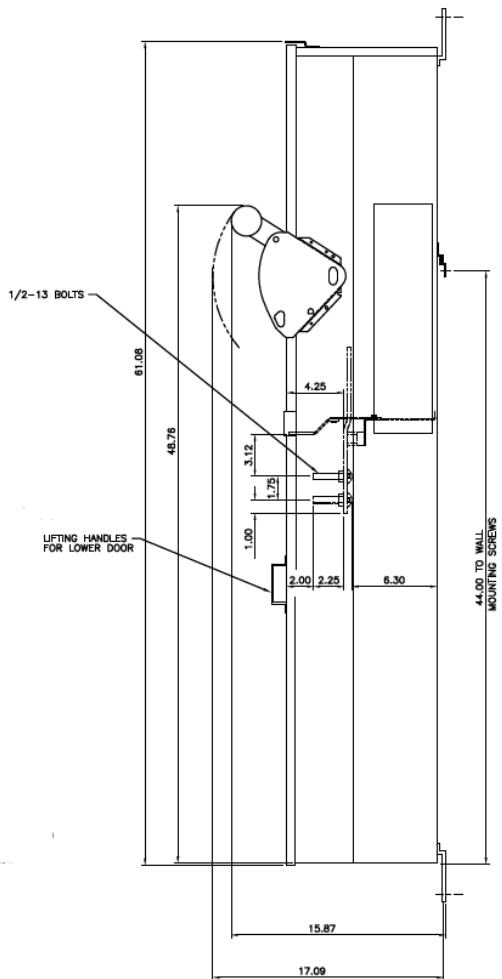

Front View

This unit uses only Class T fuses

Side View

Bottom View

Incoming Cable Sizes:
Compression Lug Landing Kit Included
(NEMA 2-Hole Spacing)

imagination at work

METER MOD III-400A MAIN FUSIBLE SWITCH N3R ENCL 100KAIC 1PH 3W 120/240V BOTTOM FEED W/ PULL BOX			
REF NO	CAT NO	DWG DATE	REV #
96-2553	TMPFB4RCLL	1/8/2015	01