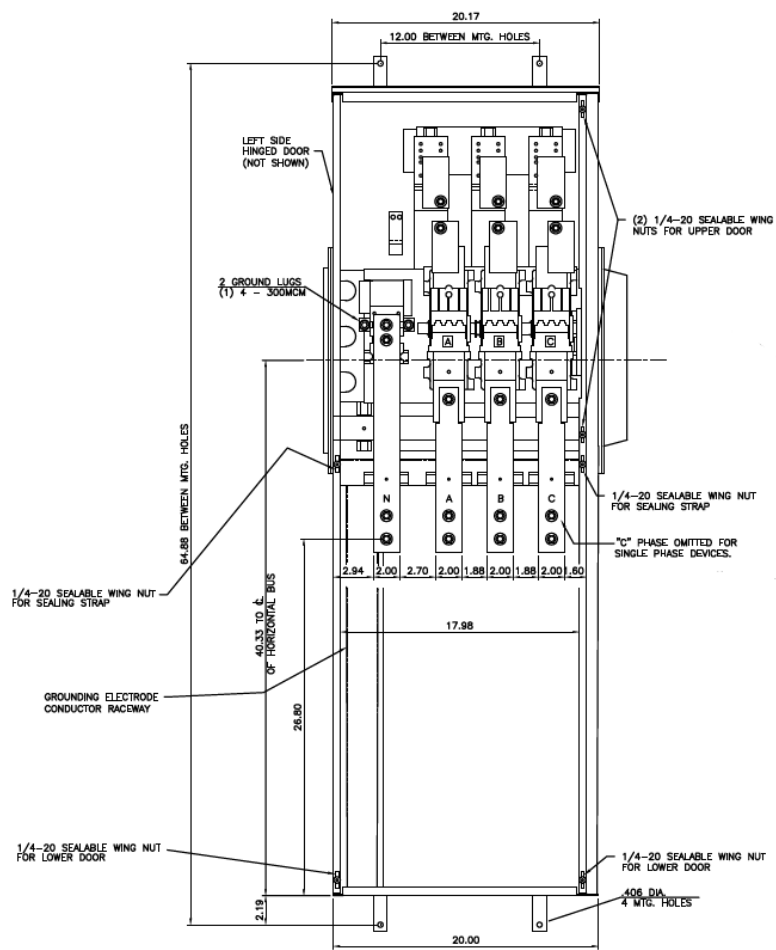

Front View

This unit uses only Class T fuses

Side View

Bottom View

Incoming Cable Sizes:
Compression Lug Landing Kit Included
(NEMA 2-Hole Spacing)

imagination at work

METER MOD III-400A MAIN FUSIBLE SWITCH N3R ENCL 100KAIC 1PH 3W 120/240V BOTTOM FEED W/ PULL BOX			
REF NO	CAT NO	DWG DATE	REV #
96-2553	TMPFB4RCLL	1/8/2015	01