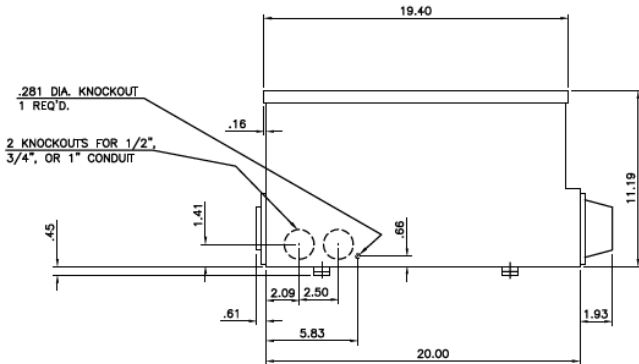

Front View

This unit uses only Class T fuses

Side View

Bottom View

Incoming Cable Sizes:
(2) #2-600MCM per Ph/Neutral (AL/CU)

imagination at work

METER MOD III-600A MAIN FUSIBLE SWITCH N3R ENCL
100KAIC 1PH 3W 120/240V BOTTOM ONLY FEED

REF NO	CAT NO	DWG DATE	REV #
96-2504	TMPFB6R	1/8/2015	01