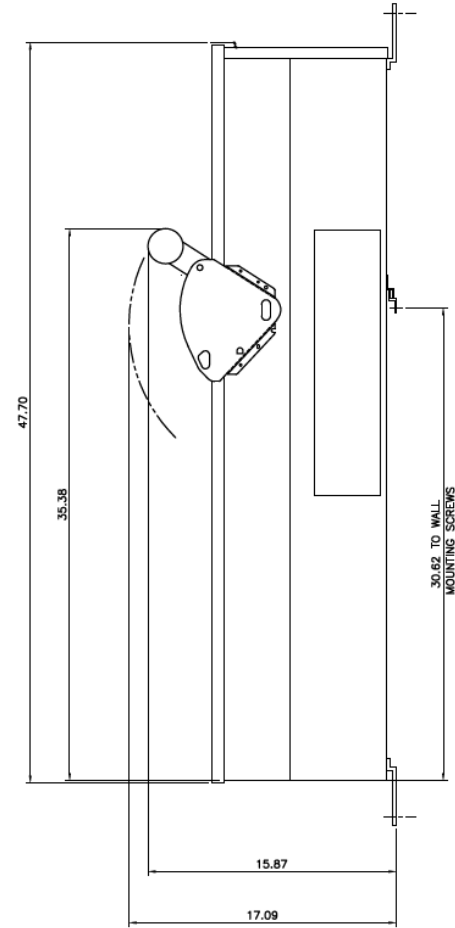

Front View

This unit uses only Class T fuses

Side View

Bottom View

Incoming Cable Sizes:
(2) #2-600MCM per Ph/Neutral (AL/CU)

imagination at work

METER MOD III-600A MAIN FUSIBLE SWITCH N3R ENCL
100KAIC 1PH 3W 120/240V BOTTOM ONLY FEED

REF NO	CAT NO	DWG DATE	REV #
96-2504	TMPFB6R	1/8/2015	01