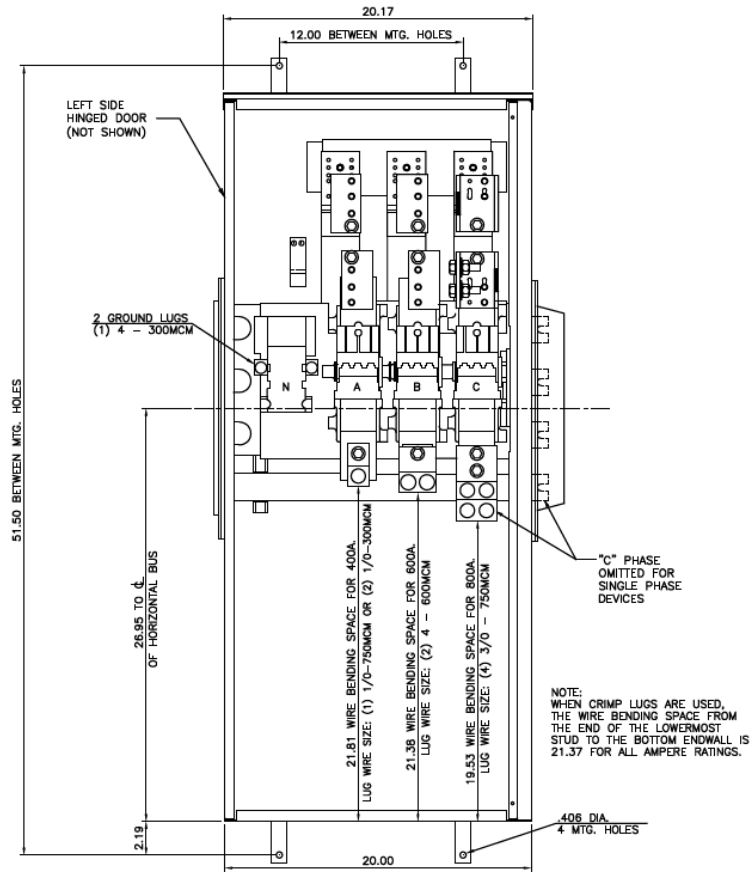

Front View

This unit uses only Class T fuses

Side View

Bottom View

Incoming Cable Sizes:
(2) #2-600MCM per Ph/Neutral (AL/CU)

imagination at work

METER MOD III-600A MAIN FUSIBLE SWITCH N3R ENCL
100KAIC 1PH 3W 120/240V BOTTOM ONLY FEED

REF NO	CAT NO	DWG DATE	REV #
96-2504	TMPFB6R	1/8/2015	01