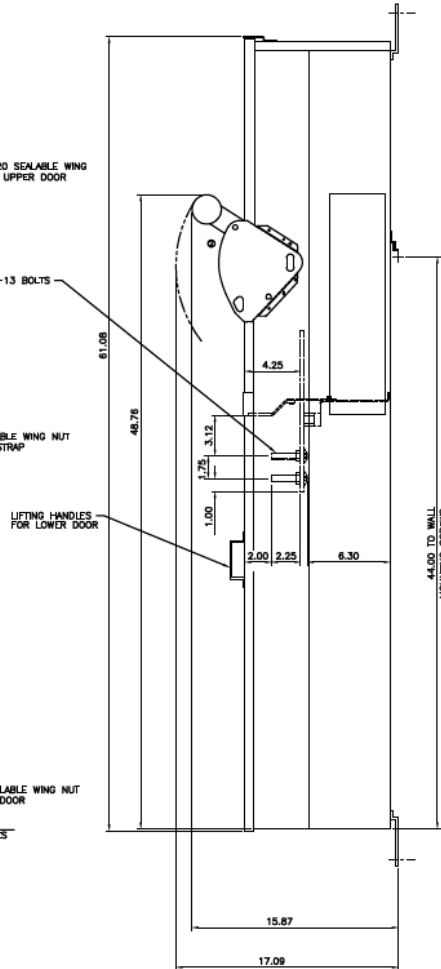

Front View

Bottom View

Side View

Incoming Cable Sizes:
 Compression Lug
 Landing Kit Included
 (NEMA 2-Hole Spacing)

This unit uses only
 Class T fuses

imagination at work

METER MOD III-600A MAIN FUSIBLE SWITCH N3R ENCL
 100KAIC 1PH 3W 120/240V BOTTOM FEED W/ PULL BOX

REF NO	CAT NO	DWG DATE	REV #
96-2676	TMPFB6RCLL	1/8/2015	01