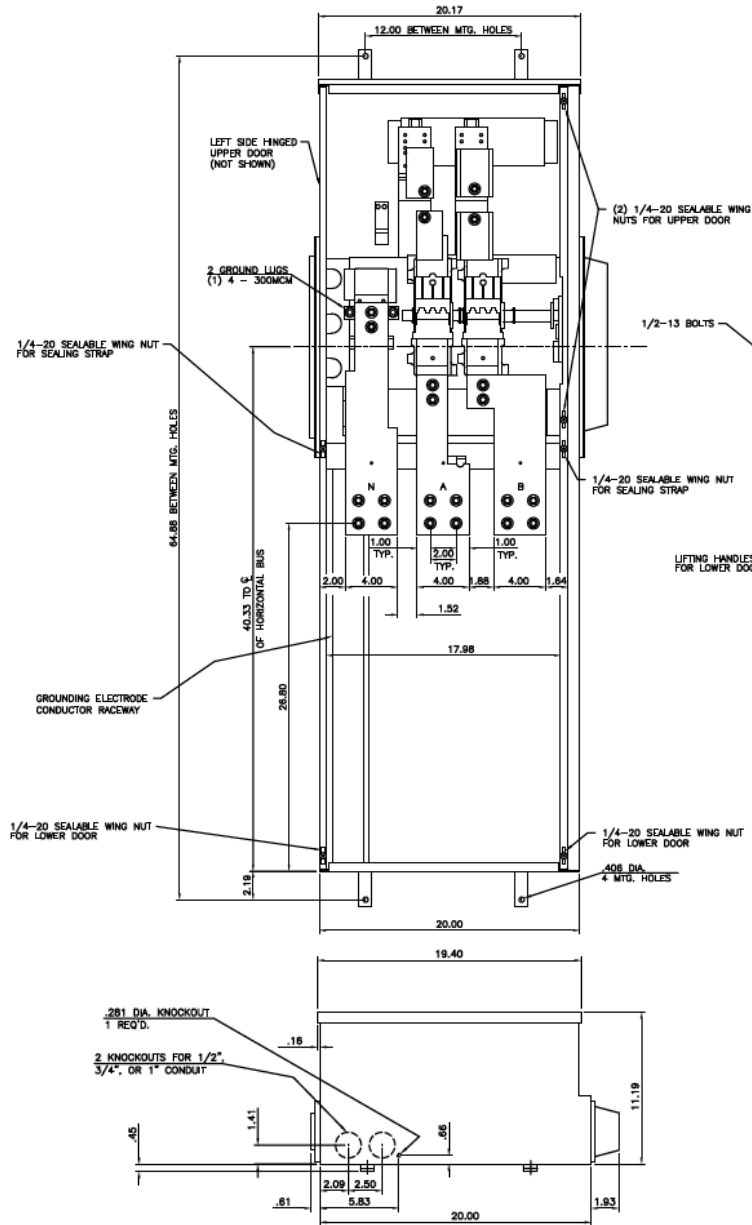

Front View

Bottom View

Side View

Incoming Cable Sizes:
 Compression Lug
 Landing Kit Included
 (NEMA 2-Hole Spacing)

This unit uses only
 Class T fuses

imagination at work

METER MOD III-600A MAIN FUSIBLE SWITCH N3R ENCL
 100KAIC 1PH 3W 120/240V BOTTOM FEED W/ PULL BOX

REF NO	CAT NO	DWG DATE	REV #
96-2676	TMPFB6RCLL	1/8/2015	01