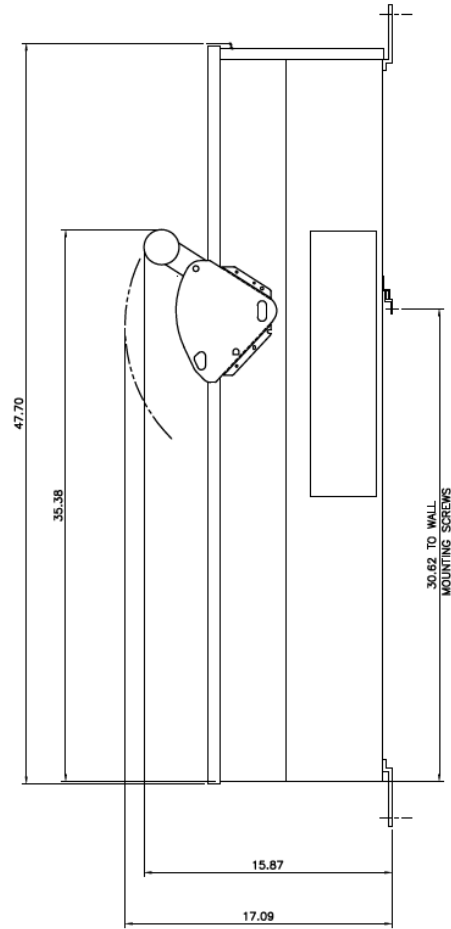

Front View

This unit uses only Class T fuses

Side View

Bottom View

Incoming Cable Sizes:
 (4) 3/0-750MCM per Ph/Neutral (AL/CU)

imagination at work

METER MOD III-800A MAIN FUSIBLE SWITCH N3R ENCL
 100KAIC 1PH 3W 120/240V BOTTOM ONLY FEED

REF NO	CAT NO	DWG DATE	REV #
96-2504	TMPFB8R	1/8/2015	01