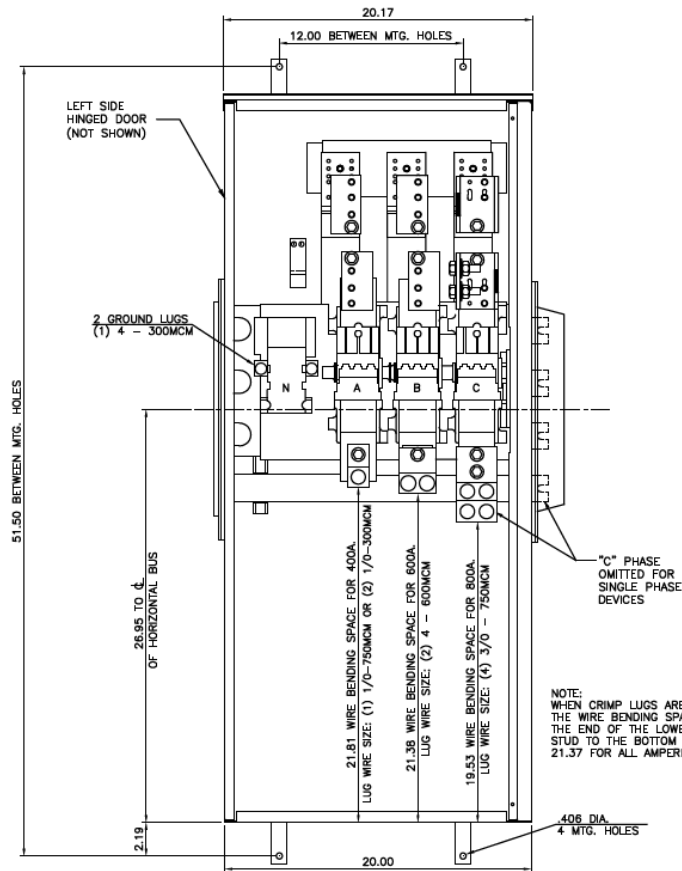

Front View

This unit uses only Class T fuses

Side View

Bottom View

Incoming Cable Sizes:
 (4) 3/0-750MCM per Ph/Neutral (AL/CU)

imagination at work

METER MOD III-800A MAIN FUSIBLE SWITCH N3R ENCL
 100KAIC 1PH 3W 120/240V BOTTOM ONLY FEED

REF NO	CAT NO	DWG DATE	REV #
96-2504	TMPFB8R	1/8/2015	01