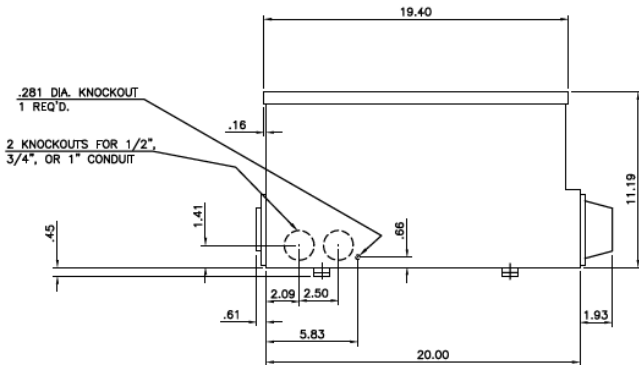

Front View

This unit uses only Class T fuses

Side View

Bottom View

Incoming Cable Sizes:
 (4) 3/0-750MCM per Ph/Neutral (AL/CU)

imagination at work

METER MOD III-800A MAIN FUSIBLE SWITCH N3R ENCL
 100KAIC 1PH 3W 120/240V BOTTOM ONLY FEED

REF NO	CAT NO	DWG DATE	REV #
96-2504	TMPFB8R	1/8/2015	01