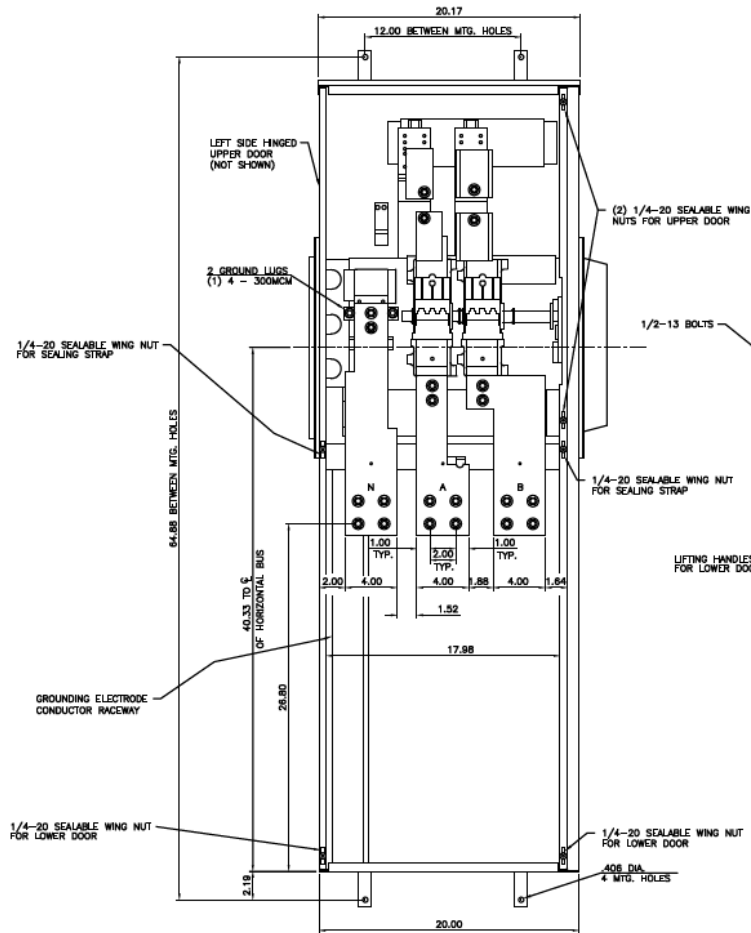

Front View

Side View

Incoming Cable Sizes:
 Compression Lug
 Landing Kit Included
 (NEMA 2-Hole Spacing)

This unit uses only
 Class T fuses

Bottom View

METER MOD III-800A MAIN FUSIBLE SWITCH N3R ENCL
 100KAIC 1PH 3W 120/240V BOTTOM FEED W/ PULL BOX

REF NO	CAT NO	DWG DATE	REV #
96-2676	TMPFB8RCLL	1/8/2015	01