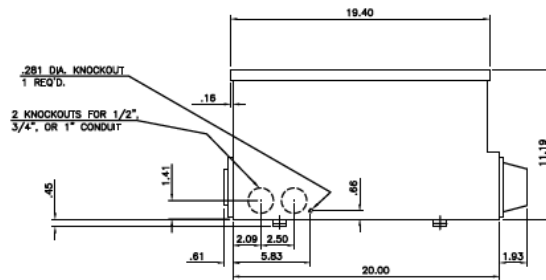

Front View

Side View

Incoming Cable Sizes:
 Compression Lug
 Landing Kit Included
 (NEMA 2-Hole Spacing)

This unit uses only
 Class T fuses

Bottom View

METER MOD III-800A MAIN FUSIBLE SWITCH N3R ENCL
 100KAIC 1PH 3W 120/240V BOTTOM FEED W/ PULL BOX

REF NO	CAT NO	DWG DATE	REV #
96-2676	TMPFB8RCLL	1/8/2015	01