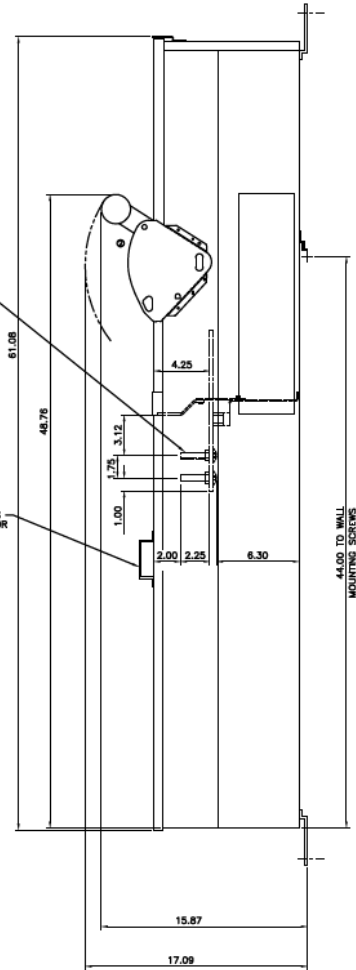

Front View

Side View

Incoming Cable Sizes:
 Compression Lug
 Landing Kit Included
 (NEMA 2-Hole Spacing)

This unit uses only
 Class T fuses

Bottom View

METER MOD III-800A MAIN FUSIBLE SWITCH N3R ENCL
 100KAIC 1PH 3W 120/240V BOTTOM FEED W/ PULL BOX

REF NO	CAT NO	DWG DATE	REV #
96-2676	TMPFB8RCLL	1/8/2015	01