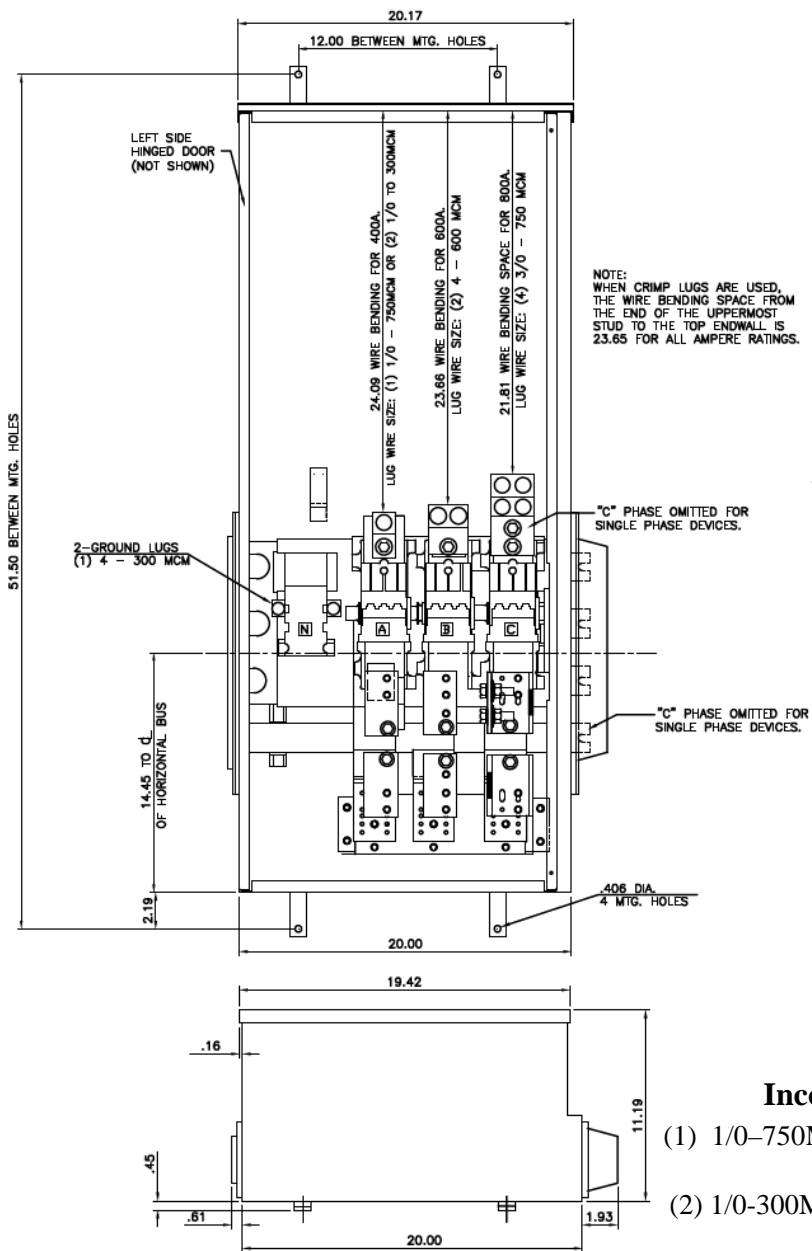

### Front View

This unit uses only  
Class T fuses

### Side View

### Incoming Cable Sizes:

- (1) 1/0-750MCM per Ph/Neutral (AL/CU)
- or-
- (2) 1/0-300MCM per Ph/Neutral (AL/CU)

imagination at work

METER MOD III-400A MAIN FUSIBLE SWITCH N3R ENCL  
100KAIC 1PH 3W 120/240V TOP ONLY FEED

### Top View