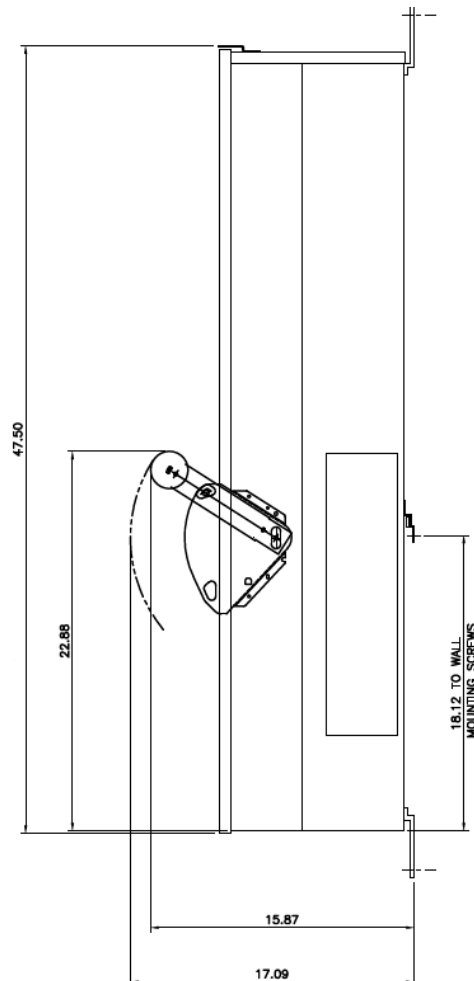

### Front View

This unit uses only  
Class T fuses

### Side View

### Incoming Cable Sizes:

- (1) 1/0-750MCM per Ph/Neutral (AL/CU)
- or-
- (2) 1/0-300MCM per Ph/Neutral (AL/CU)

imagination at work

METER MOD III-400A MAIN FUSIBLE SWITCH N3R ENCL  
100KAIC 1PH 3W 120/240V TOP ONLY FEED

### Top View