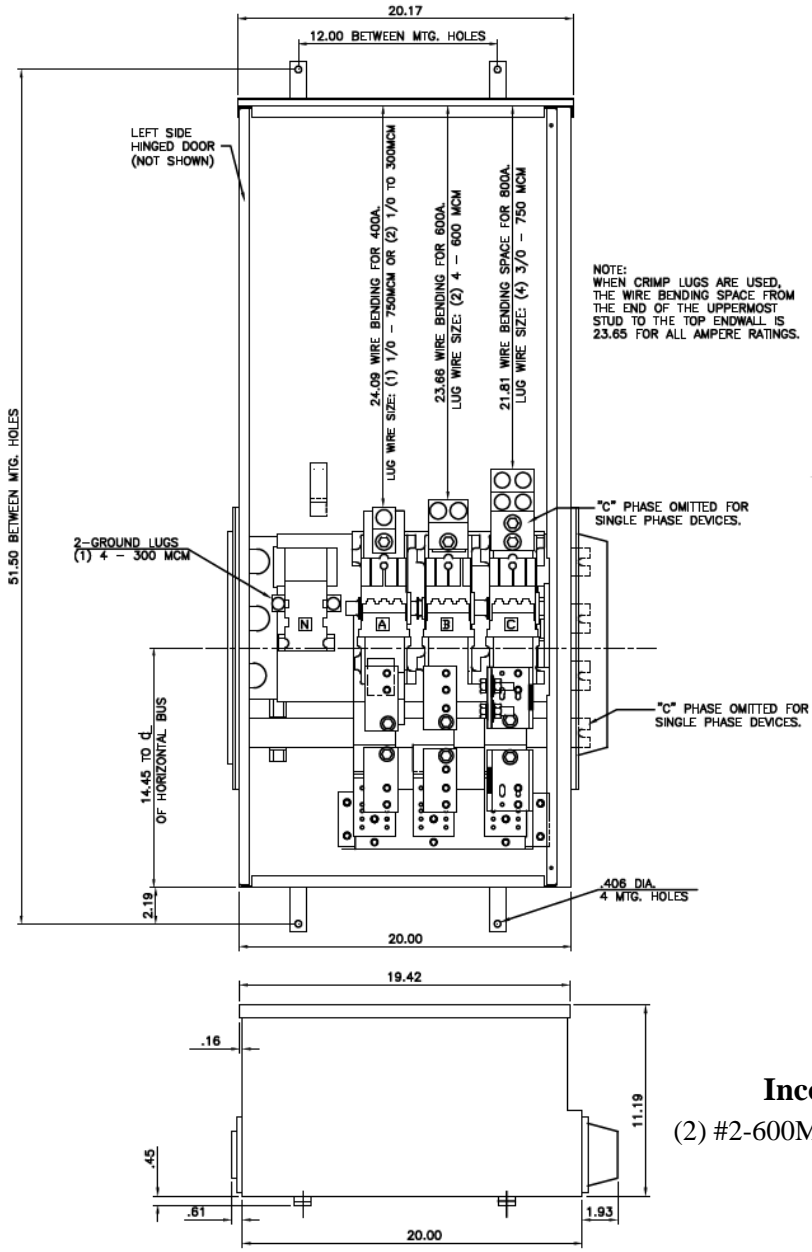

Front View

Top View

Side View

This unit uses only
Class T fuses

Incoming Cable Sizes:
(2) #2-600MCM per Ph/Neutral (AL/CU)

imagination at work

METER MOD III-600A MAIN FUSIBLE SWITCH N3R ENCL
100KAIC 1PH 3W 120/240V TOP ONLY FEED

| REF NO | CAT NO | DWG DATE | REV # |
|---------|---------|----------|-------|
| 96-2503 | TMPFT6R | 1/8/2015 | 01 |