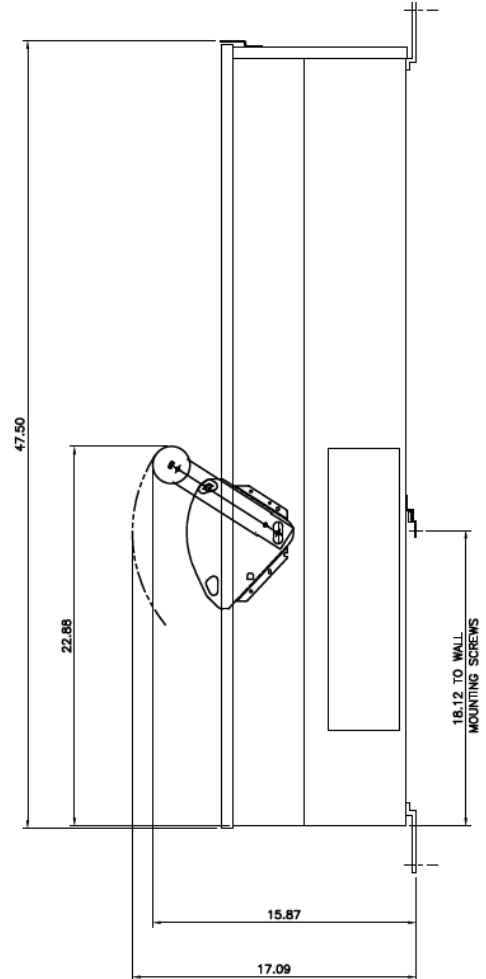

Front View

Top View

Side View

This unit uses only
Class T fuses

Incoming Cable Sizes:
(2) #2-600MCM per Ph/Neutral (AL/CU)

imagination at work

METER MOD III-600A MAIN FUSIBLE SWITCH N3R ENCL
100KAIC 1PH 3W 120/240V TOP ONLY FEED

| REF NO | CAT NO | DWG DATE | REV # |
|---------|---------|----------|-------|
| 96-2503 | TMPFT6R | 1/8/2015 | 01 |