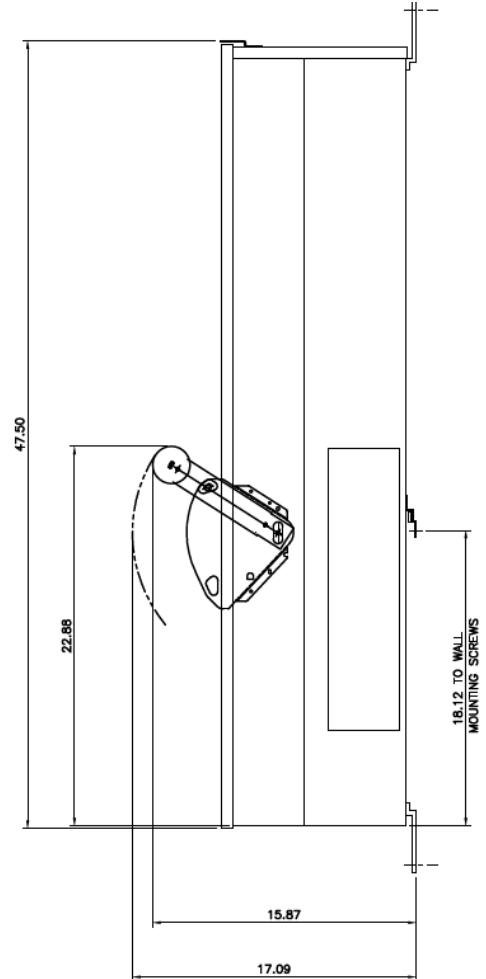

# Front View

# Top View

# Side View

This unit uses only  
Class T fuses

**Incoming Cable Sizes:**  
(4) 3/0-750MCM per Ph/Neutral (AL/CU)

imagination at work

METER MOD III-800A MAIN FUSIBLE SWITCH N3R ENCL  
100KAIC 1PH 3W 120/240V TOP ONLY FEED