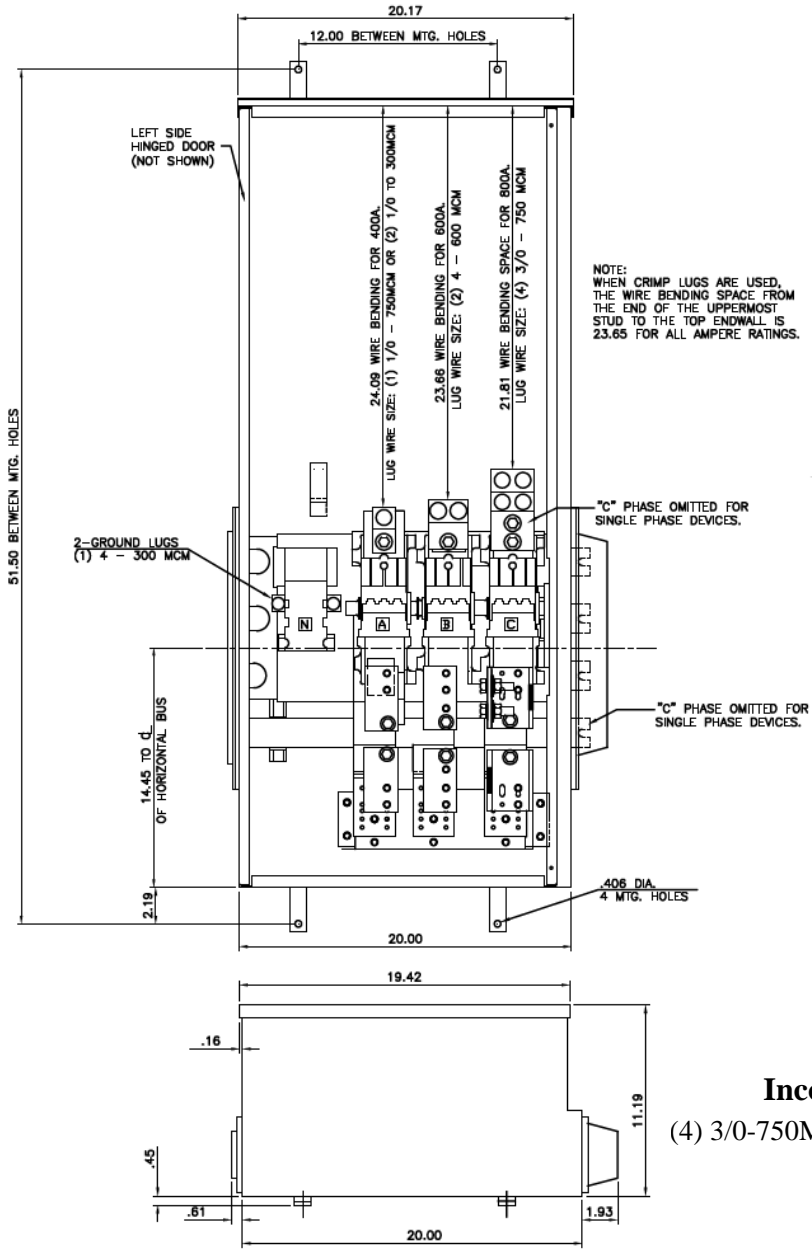

# Front View

# Top View

# Side View

This unit uses only  
Class T fuses

**Incoming Cable Sizes:**  
(4) 3/0-750MCM per Ph/Neutral (AL/CU)

imagination at work

METER MOD III-800A MAIN FUSIBLE SWITCH N3R ENCL  
100KAIC 1PH 3W 120/240V TOP ONLY FEED