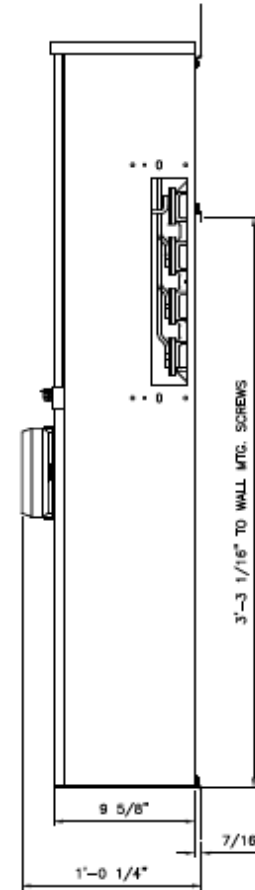

Front Layout View

Front View

Side View

This unit has a K-Base Ringless lever bypass socket

This unit includes factory installed 25K bolt-in breaker

Top view has blank end walls (no knockouts)

Bottom View

imagination at work

METER MOD III-1PH 1200A HORIZONTAL BUSSING N3R ENCL (1)400A K-BASE RINGLESS BYPASS SOCKET W/25K BREAKER

REF NO	CAT NO	DWG DATE	REV #
96-6035	TMPK12140RB	1/8/2015	01