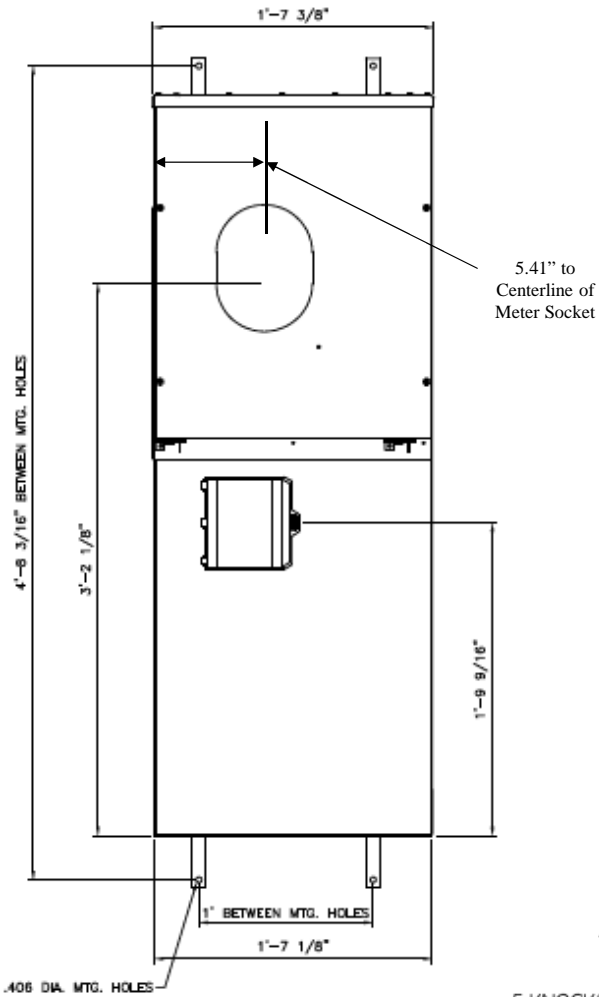

Front Layout View

Front View

Side View

This unit has a K-Base Ringless lever bypass socket

This unit includes factory installed 25K bolt-in breaker

Top view has blank end walls (no knockouts)

Bottom View

imagination at work

METER MOD III-1PH 1200A HORIZONTAL BUSSING N3R ENCL (1)400A K-BASE RINGLESS BYPASS SOCKET W/25K BREAKER

REF NO	CAT NO	DWG DATE	REV #
96-6035	TMPK12140RB	1/8/2015	01