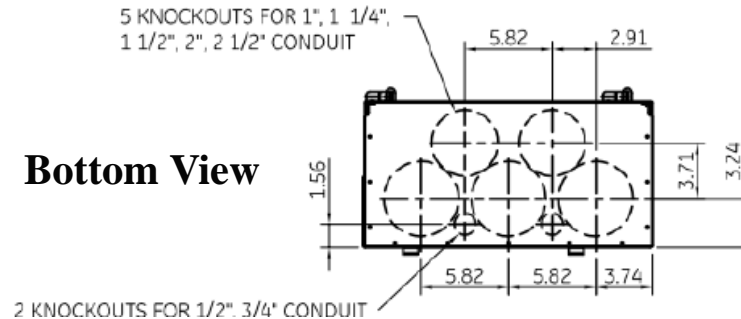

Front Layout View

Front View

Side View

This unit has a K-Base Ringless lever bypass socket

This unit includes factory installed 25K bolt-in breaker

Top view has blank end walls (no knockouts)

Bottom View

imagination at work

METER MOD III-1PH 1200A HORIZONTAL BUSSING N3R ENCL (1)400A K-BASE RINGLESS BYPASS SOCKET W/25K BREAKER

REF NO	CAT NO	DWG DATE	REV #
96-6035	TMPK12140RB	1/8/2015	01