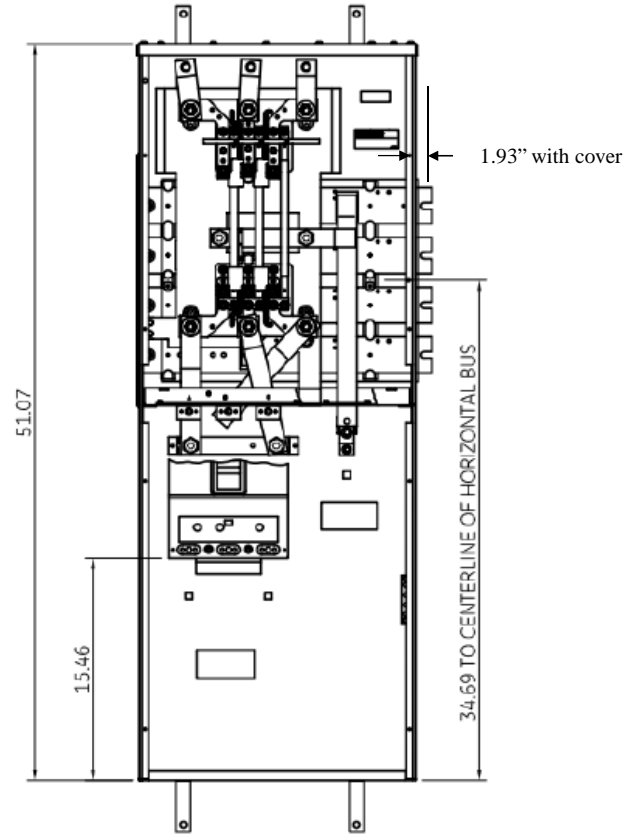

Front Layout View

Front View

Side View

This unit has a K-Base Ringless lever bypass socket

This unit includes factory installed 25K bolt-in breaker

Top view has blank end walls (no knockouts)

Bottom View

imagination at work

METER MOD III-1PH 1200A HORIZONTAL BUSSING N3R ENCL (1)400A K-BASE RINGLESS BYPASS SOCKET W/25K BREAKER

REF NO	CAT NO	DWG DATE	REV #
96-6035	TMPK12140RB	1/8/2015	01