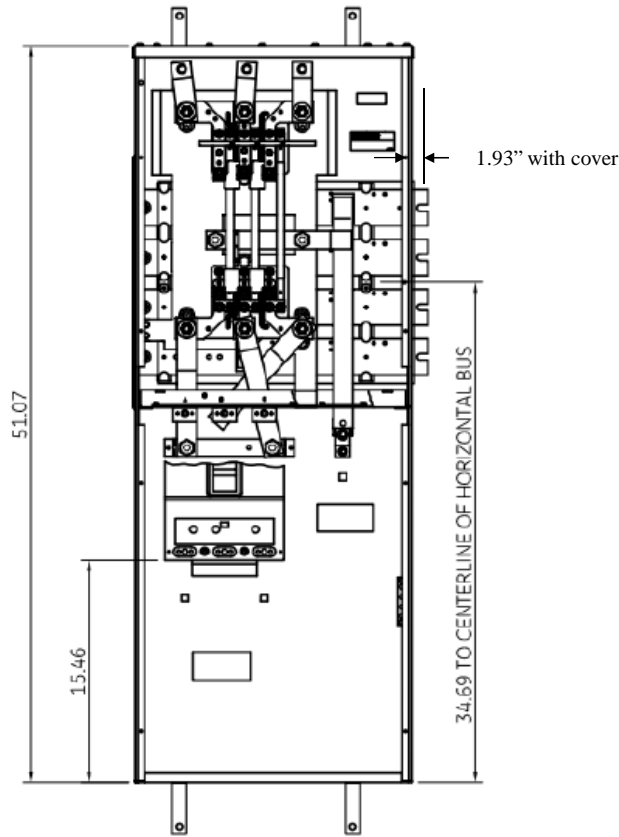

### Front Layout View

### Front View

### Side View

This unit has a K-Base Ringless lever bypass socket

This unit includes factory installed 35K bolt-in breaker

Top view has blank end walls (no knockouts)

### Bottom View

imagination at work

METER MOD III-1PH 1200A HORIZONTAL BUSSING N3R ENCL (1)400A K-BASE RINGLESS BYPASS SOCKET W/35K BREAKER

REF NO	CAT NO	DWG DATE	REV #
96-6035	TMPK12140RBA	1/8/2015	01