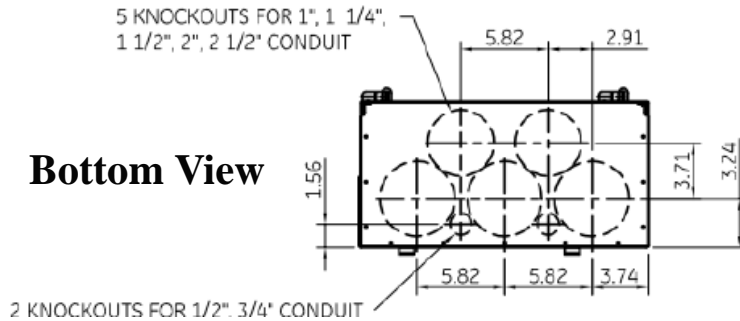

Bottom View

imagination at work

METER MOD III-1PH 1200A HORIZONTAL BUSSING N3R ENCL (1)400A K-BASE RINGLESS BYPASS SOCKET W/35K BREAKER

REF NO	CAT NO	DWG DATE	REV #
96-6035	TMPK12140RBA	1/8/2015	01