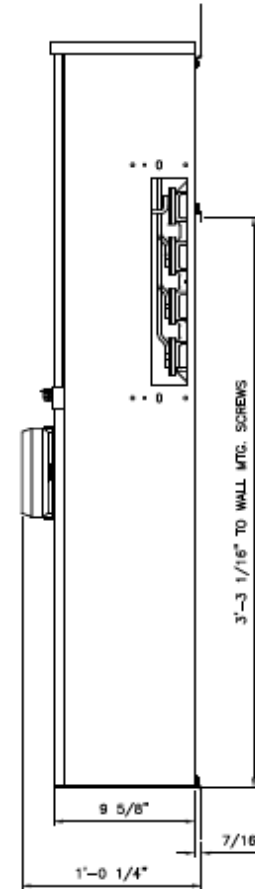

### Front Layout View

### Front View

### Side View

This unit has a K-Base Ringless lever bypass socket

This unit includes factory installed 35K bolt-in breaker

Top view has blank end walls (no knockouts)