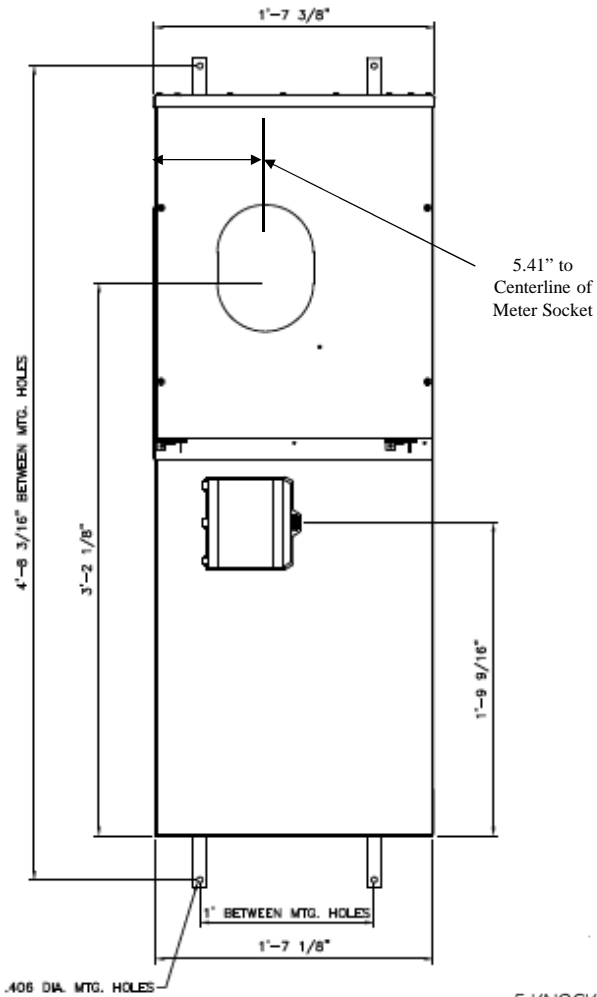

### Front Layout View

### Front View

### Side View

This unit has a K-Base Ringless lever bypass socket

This unit includes factory installed 35K bolt-in breaker

Top view has blank end walls (no knockouts)