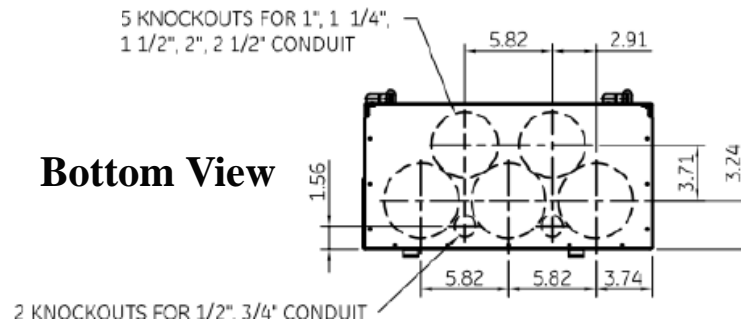

Front Layout View

Front View

Side View

This unit has a K-Base Ringless lever bypass socket

This unit includes factory installed 25K bolt-in breaker

Top view has blank end walls (no knockouts)

Bottom View

imagination at work

METER MOD III-3PH 1200A HORIZONTAL BUSSING N3R ENCL (1)400A K-BASE RINGLESS BYPASS SOCKET W/25K BREAKER

REF NO	CAT NO	DWG DATE	REV #
96-6035	TMPK312140RB	1/8/2015	01