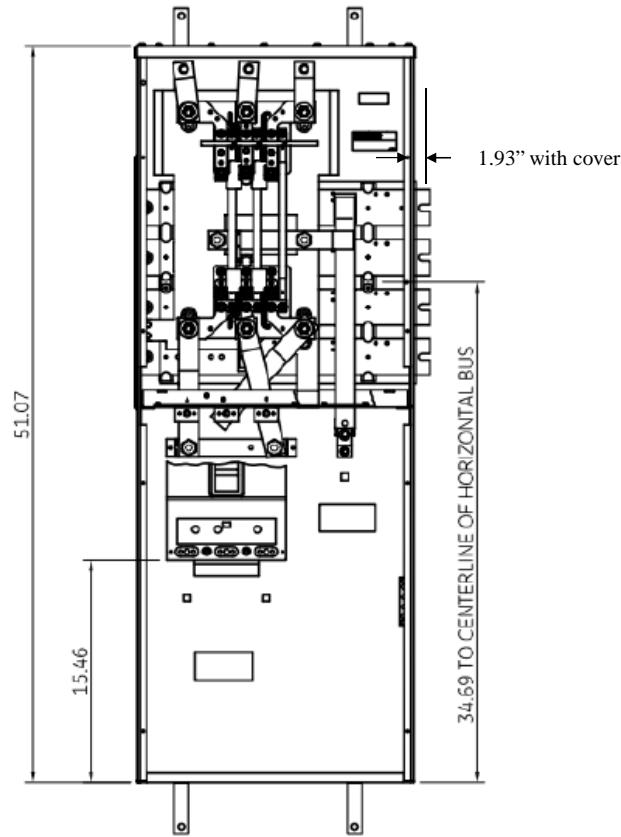

Front Layout View

Front View

Side View

This unit has a K-Base Ringless lever bypass socket

This unit includes factory installed 25K bolt-in breaker

Top view has blank end walls (no knockouts)

Bottom View

imagination at work

METER MOD III-3PH 1200A HORIZONTAL BUSSING N3R ENCL (1)400A K-BASE RINGLESS BYPASS SOCKET W/25K BREAKER

REF NO	CAT NO	DWG DATE	REV #
96-6035	TMPK312140RB	1/8/2015	01