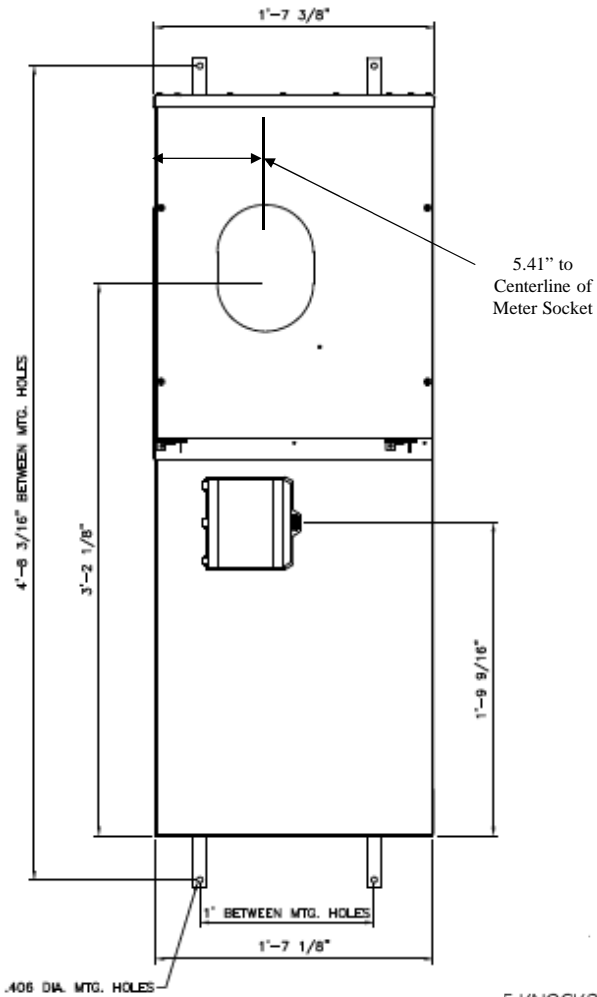

Front Layout View

Front View

Side View

This unit has a K-Base Ringless lever bypass socket

This unit includes factory installed 25K bolt-in breaker

Top view has blank end walls (no knockouts)

Bottom View

imagination at work

METER MOD III-3PH 1200A HORIZONTAL BUSSING N3R ENCL (1)400A K-BASE RINGLESS BYPASS SOCKET W/25K BREAKER

REF NO	CAT NO	DWG DATE	REV #
96-6035	TMPK312140RB	1/8/2015	01