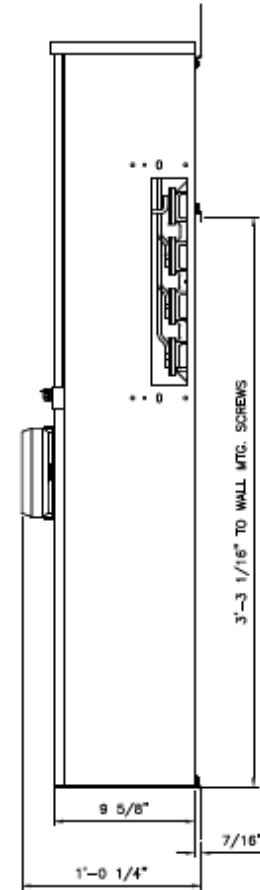

Front Layout View

Front View

Side View

This unit has a K-Base Ringless lever bypass socket

This unit includes factory installed 25K bolt-in breaker

Top view has blank end walls (no knockouts)

Bottom View

imagination at work

METER MOD III-3PH 1200A HORIZONTAL BUSSING N3R ENCL (1)400A K-BASE RINGLESS BYPASS SOCKET W/25K BREAKER

REF NO	CAT NO	DWG DATE	REV #
96-6035	TMPK312140RB	1/8/2015	01