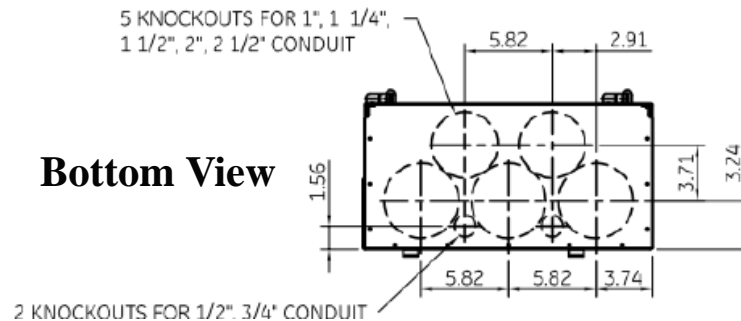

Front Layout View

Front View

Side View

This unit has a K-Base Ringless lever bypass socket

This unit includes factory installed 35K bolt-in breaker

Top view has blank end walls (no knockouts)

Bottom View

imagination at work

METER MOD III-3PH 1200A HORIZONTAL BUSSING N3R ENCL (1)400A K-BASE RINGLESS BYPASS SOCKET W/35K BREAKER

REF NO	CAT NO	DWG DATE	REV #
96-6035	TMPK312140RBA	1/8/2015	01