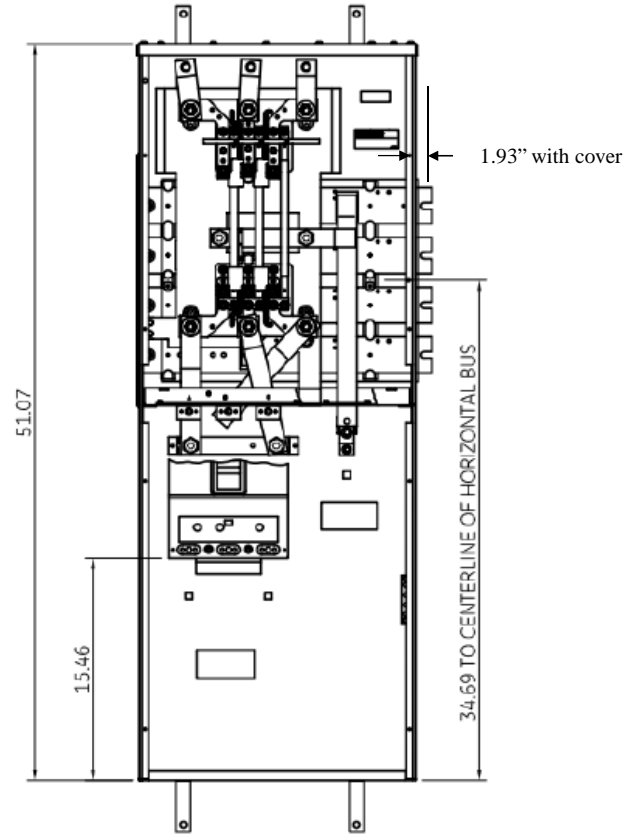

Front Layout View

Front View

Side View

This unit has a K-Base Ringless lever bypass socket

This unit includes factory installed 35K bolt-in breaker

Top view has blank end walls (no knockouts)

Bottom View

imagination at work

METER MOD III-3PH 1200A HORIZONTAL BUSSING N3R ENCL (1)400A K-BASE RINGLESS BYPASS SOCKET W/35K BREAKER

REF NO	CAT NO	DWG DATE	REV #
96-6035	TMPK312140RBA	1/8/2015	01