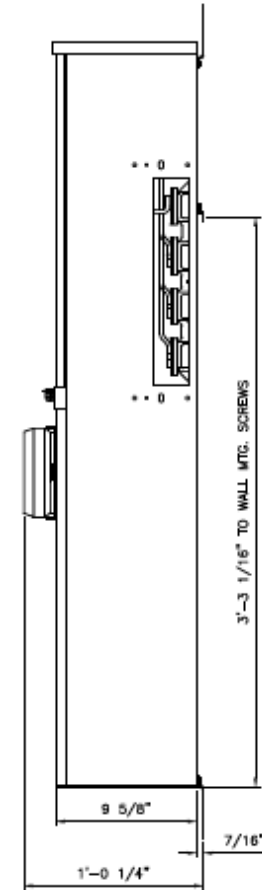

Front Layout View

Front View

Side View

This unit has a K-Base Ringless lever bypass socket

This unit includes factory installed 35K bolt-in breaker

Top view has blank end walls (no knockouts)

Bottom View

imagination at work

METER MOD III-3PH 1200A HORIZONTAL BUSSING N3R ENCL (1)400A K-BASE RINGLESS BYPASS SOCKET W/35K BREAKER

REF NO	CAT NO	DWG DATE	REV #
96-6035	TMPK312140RBA	1/8/2015	01