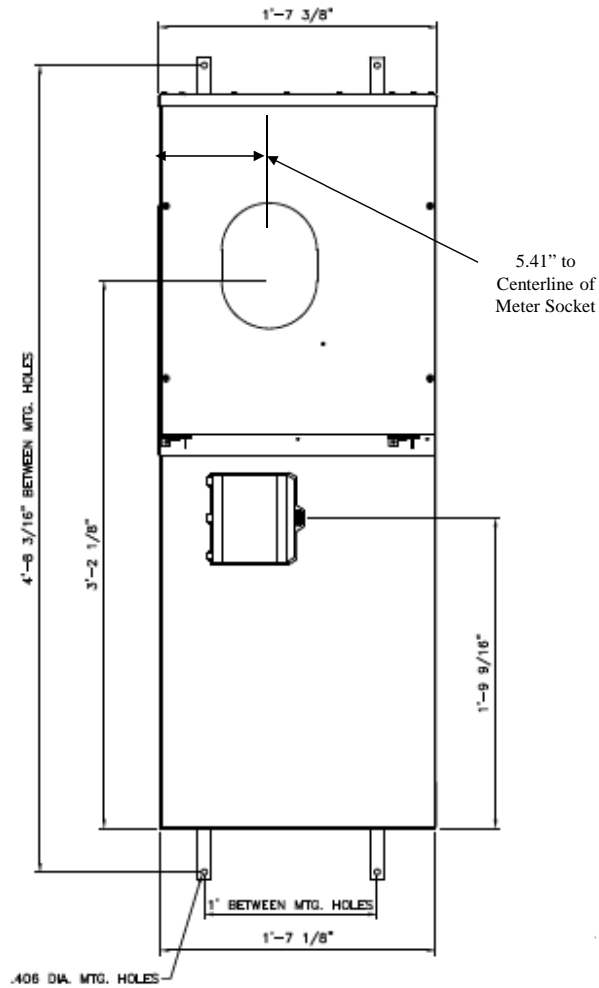

Front Layout View

Front View

Side View

This unit has a K-Base Ringless lever bypass socket

This unit includes factory installed 35K bolt-in breaker

Top view has blank end walls (no knockouts)

Bottom View

imagination at work

METER MOD III-3PH 1200A HORIZONTAL BUSSING N3R ENCL (1)400A K-BASE RINGLESS BYPASS SOCKET W/35K BREAKER

REF NO	CAT NO	DWG DATE	REV #
96-6035	TMPK312140RBA	1/8/2015	01