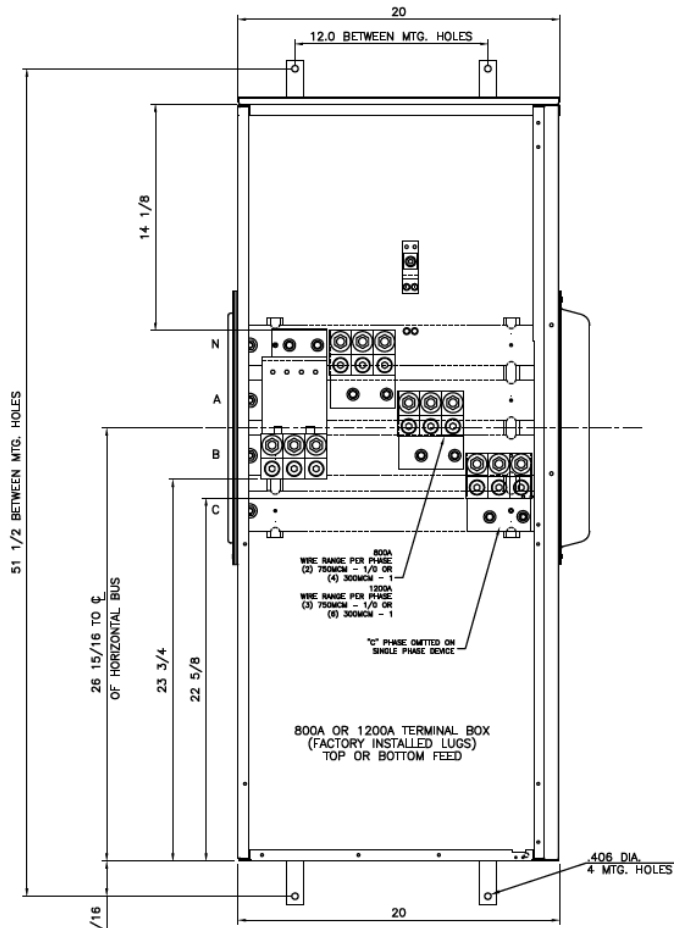

Front View

Front Layout View

Side View

Bottom View

Incoming Cable Sizes:

- (3) 1/0-750MCM per Ph/Neutral (AL/CU)
- OR-
- (6) 1/0-300MCM per Ph/Neutral (AL/CU)

imagination at work

METER MOD III-1200A MAIN LUG SECTION N3R ENCL
100KAIC 1PH 3W 120/240V TOP/BOTTOM FEED

REF NO	CAT NO	DWG DATE	REV #
96-6518	TMPL12R	1/8/2015	01