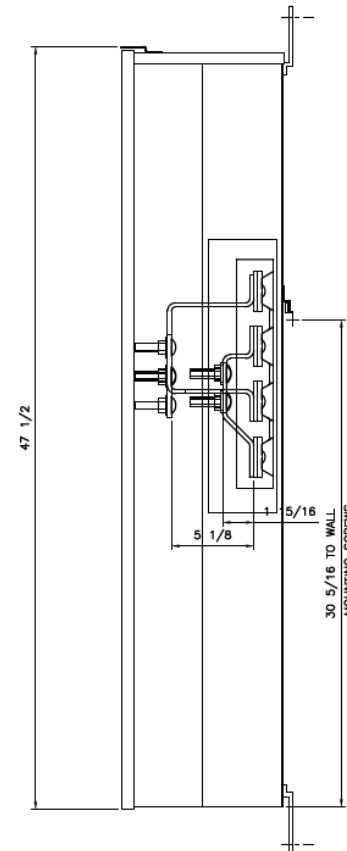

Front View

Front Layout View

Side View

Bottom View

Incoming Cable Sizes:

- (3) 1/0-750MCM per Ph/Neutral (AL/CU)
- OR-
- (6) 1/0-300MCM per Ph/Neutral (AL/CU)

imagination at work

METER MOD III-1200A MAIN LUG SECTION N3R ENCL
100KAIC 1PH 3W 120/240V TOP/BOTTOM FEED

REF NO	CAT NO	DWG DATE	REV #
96-6518	TMPL12R	1/8/2015	01