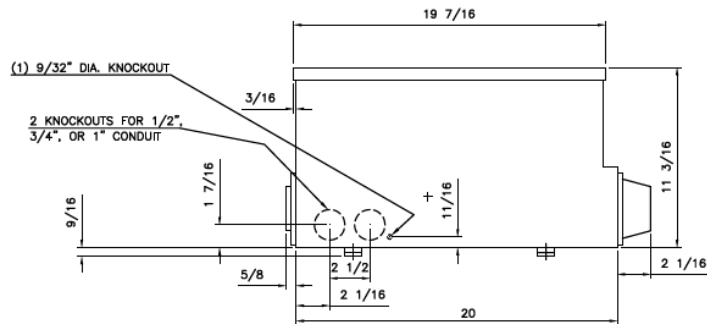

Front View

Front Layout View

Side View

Bottom View

Incoming Cable Sizes:

- (3) 1/0-750MCM per Ph/Neutral (AL/CU)
- OR-
- (6) 1/0-300MCM per Ph/Neutral (AL/CU)

imagination at work

METER MOD III-1200A MAIN LUG SECTION N3R ENCL
100KAIC 1PH 3W 120/240V TOP/BOTTOM FEED

REF NO	CAT NO	DWG DATE	REV #
96-6518	TMPL12R	1/8/2015	01