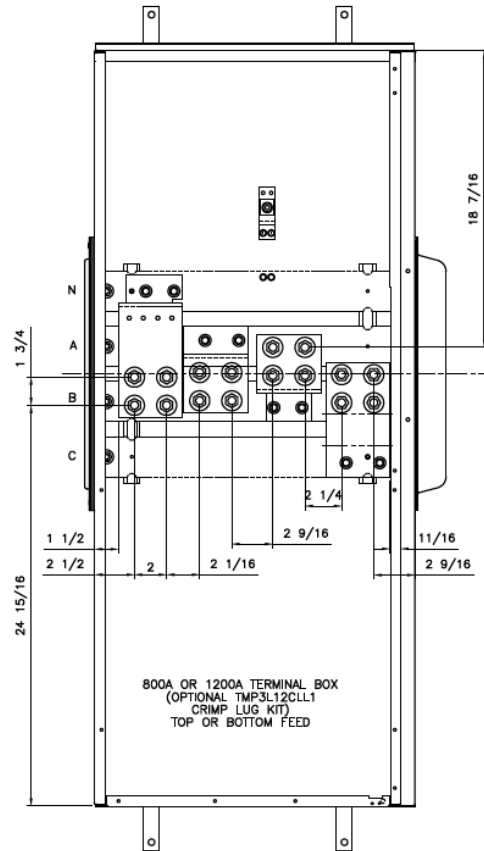

Front View

Front Layout View

Side View

Bottom View

Incoming Cable Sizes:

- (3) 1/0-750MCM per Ph/Neutral (AL/CU)
- OR-
- (6) 1/0-300MCM per Ph/Neutral (AL/CU)

imagination at work

METER MOD III-1200A MAIN LUG SECTION N3R ENCL
100KAIC 1PH 3W 120/240V TOP/BOTTOM FEED

REF NO	CAT NO	DWG DATE	REV #
96-6518	TMPL12R	1/8/2015	01