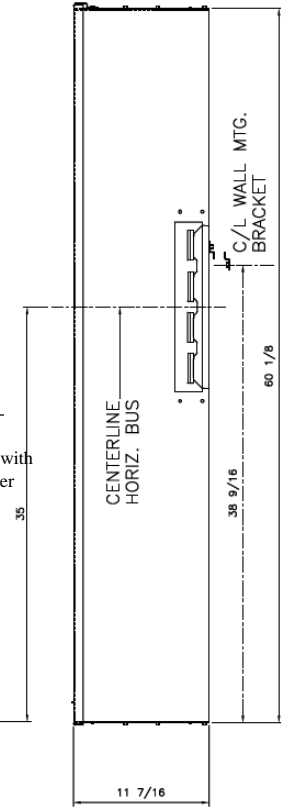

Front View Option # 1

Front View Option # 2

Front View Standard

Side View

Bottom View

Incoming Cable Sizes:

(6) 250-500MCM per Ph/Neutral (AL/CU)

imagination at work

METER MOD III-1600A MAIN LUG SECTION N3R ENCL
100KAIC 1PH 3W 120/240V TOP/BOTTOM FEED

REF NO	CAT NO	DWG DATE	REV #
96-5764	TMPL16R	1/8/2015	01