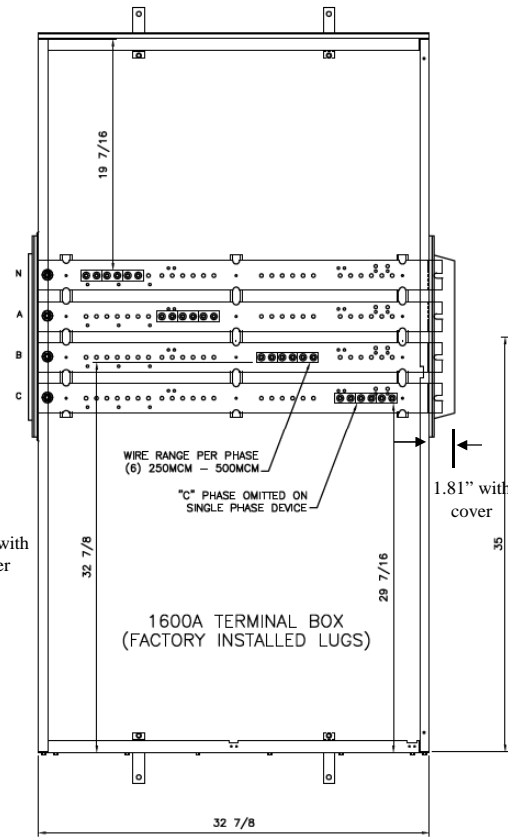

Front View Option # 1

Front View Option # 2

Front View Standard

Side View

Bottom View

Incoming Cable Sizes:

(6) 250-500MCM per Ph/Neutral (AL/CU)

imagination at work

METER MOD III-1600A MAIN LUG SECTION N3R ENCL
100KAIC 1PH 3W 120/240V TOP/BOTTOM FEED

REF NO	CAT NO	DWG DATE	REV #
96-5764	TMPL16R	1/8/2015	01