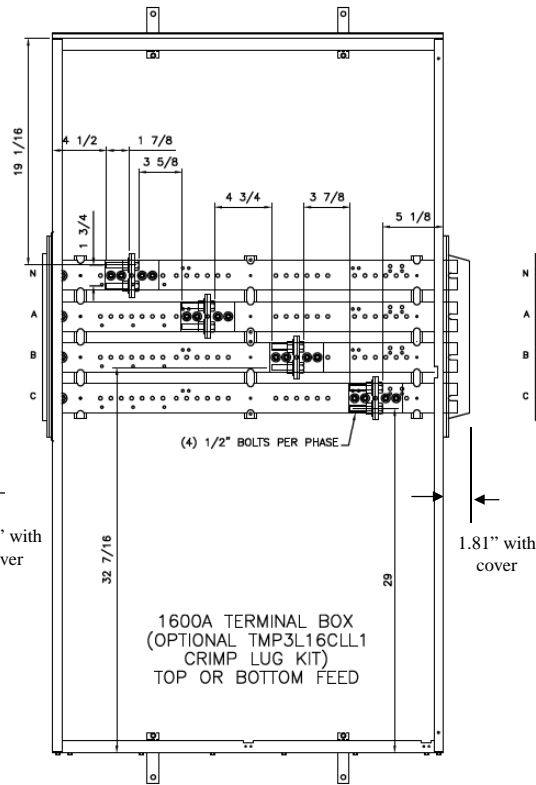

Front View Option # 1

Front View Option # 2

Front View Standard

Side View

Bottom View

Incoming Cable Sizes:

(6) 250-500MCM per Ph/Neutral (AL/CU)

imagination at work

METER MOD III-1600A MAIN LUG SECTION N3R ENCL
100KAIC 1PH 3W 120/240V TOP/BOTTOM FEED

REF NO	CAT NO	DWG DATE	REV #
96-5764	TMPL16R	1/8/2015	01