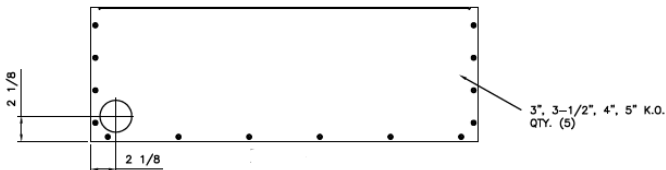

Front View Option # 1

Front View Option # 2

Front View Standard

Side View

Bottom View

Incoming Cable Sizes:

(6) 250-500MCM per Ph/Neutral (AL/CU)

imagination at work

METER MOD III-1600A MAIN LUG SECTION N3R ENCL
100KAIC 1PH 3W 120/240V TOP/BOTTOM FEED

REF NO	CAT NO	DWG DATE	REV #
96-5764	TMPL16R	1/8/2015	01