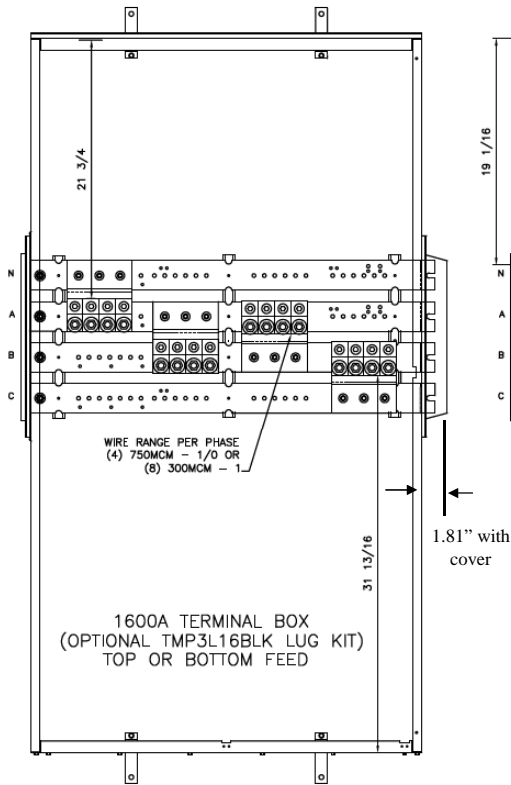

Front View Option # 1

Front View Option # 2

Front View Standard

Side View

Bottom View

Incoming Cable Sizes:

(6) 250-500MCM per Ph/Neutral (AL/CU)

imagination at work

METER MOD III-1600A MAIN LUG SECTION N3R ENCL
100KAIC 1PH 3W 120/240V TOP/BOTTOM FEED

REF NO	CAT NO	DWG DATE	REV #
96-5764	TMPL16R	1/8/2015	01