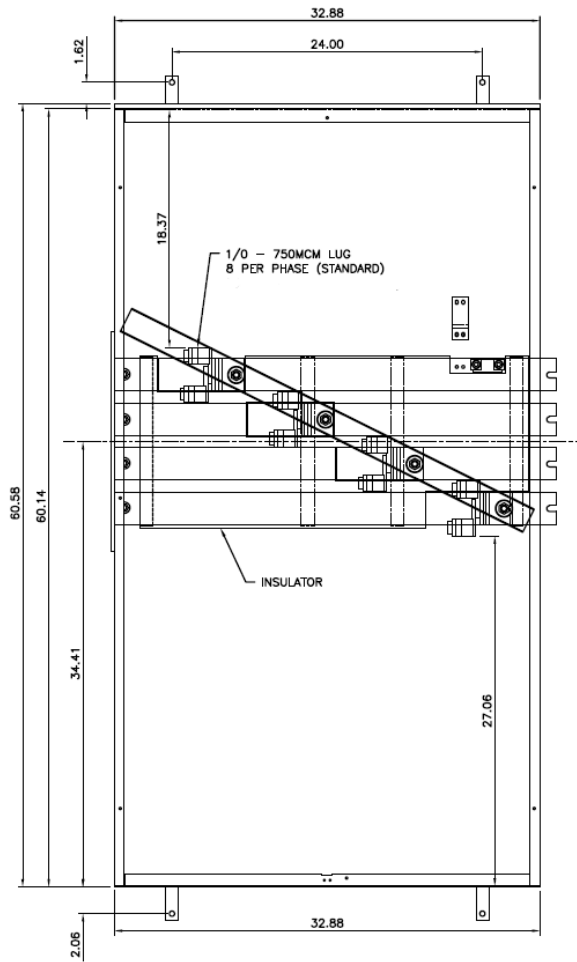

Side View

Front View w/o Cover

Front View W/Cover

Top View

Bottom View

Bottom View (Lug Layout)

Incoming Cable Sizes - Line:

(8) 1/0 - 750MCM per Ph/Neutral (AL/CU)

imagination at work

METER MOD III-2000A MAIN LUG SECTION N3R ENCL
100KAIC 1PH3W 120/240V TOP/BOT FED

REF NO	CAT NO	DWG DATE	REV #
98-1159	TMPL20R	11/30/2016	01