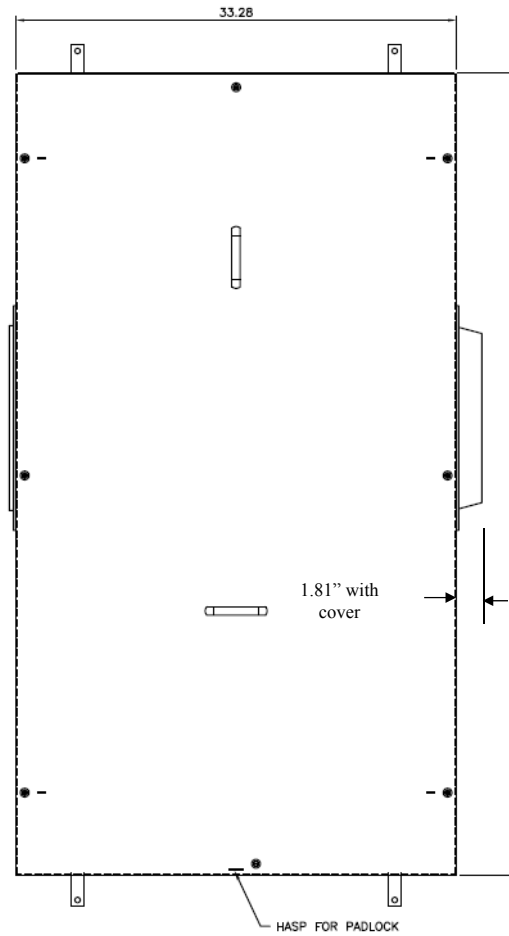

Side View

Front View w/o Cover

Front View W/Cover

Top View

Bottom View

Bottom View (Lug Layout)

Incoming Cable Sizes - Line:

(8) 1/0 - 750MCM per Ph/Neutral (AL/CU)

imagination at work

METER MOD III-2000A MAIN LUG SECTION N3R ENCL
100KAIC 1PH3W 120/240V TOP/BOT FED

REF NO	CAT NO	DWG DATE	REV #
98-1159	TMPL20R	11/30/2016	01