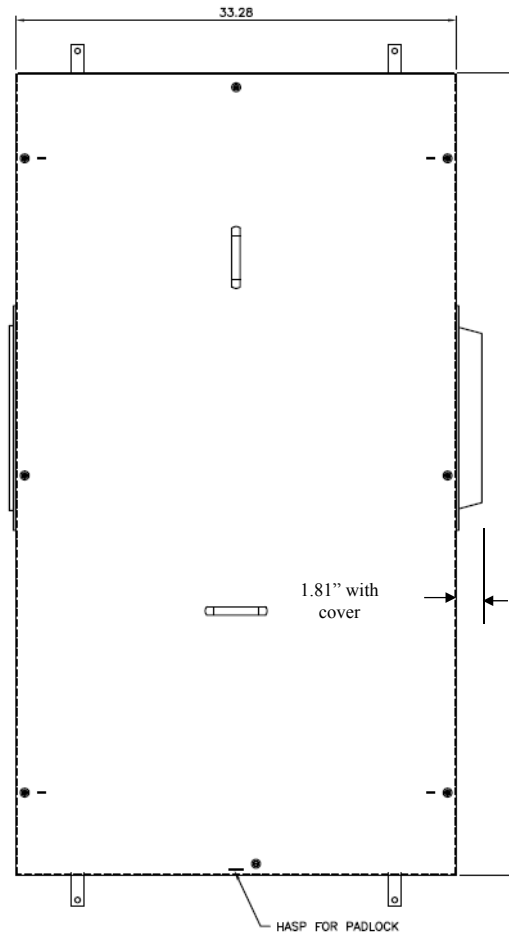

Side View

Front View w/o Cover

Front View W/Cover

Top View

Bottom View

**Bottom View
(Lug Layout)**

Incoming Cable Sizes - Line:

(8) 1/0 - 750MCM per Ph/Neutral (AL/CU)

Outgoing Cable Sizes - Load:

(8) 1/0 - 750MCM per Ph/Neutral (AL/CU)

Note: This unit has feed thru-lugs. A total of (16) lugs per phase are provided

imagination at work

METER MOD III-2000A MAIN LUG SECTION N3R ENCL
100KAIC 1PH3W 120/240V TOP/BOT FED W/FEED THRU LUGS