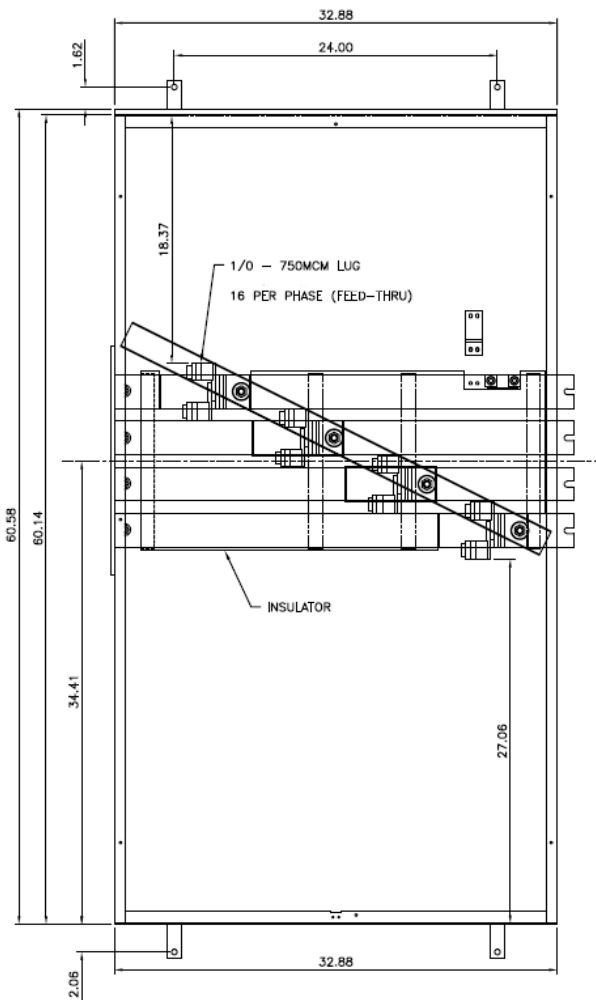

Side View

Front View w/o Cover

Front View W/Cover

Top View

Bottom View

**Bottom View
(Lug Layout)**

Incoming Cable Sizes - Line:

(8) 1/0 - 750MCM per Ph/Neutral (AL/CU)

Outgoing Cable Sizes - Load:

(8) 1/0 - 750MCM per Ph/Neutral (AL/CU)

Note: This unit has feed thru-lugs. A total of (16) lugs per phase are provided

imagination at work

METER MOD III-2000A MAIN LUG SECTION N3R ENCL
100KAIC 1PH3W 120/240V TOP/BOT FED W/FEED THRU LUGS

REF NO	CAT NO	DWG DATE	REV #
98-1159	TMPL20RCRIS	11/30/2016	01