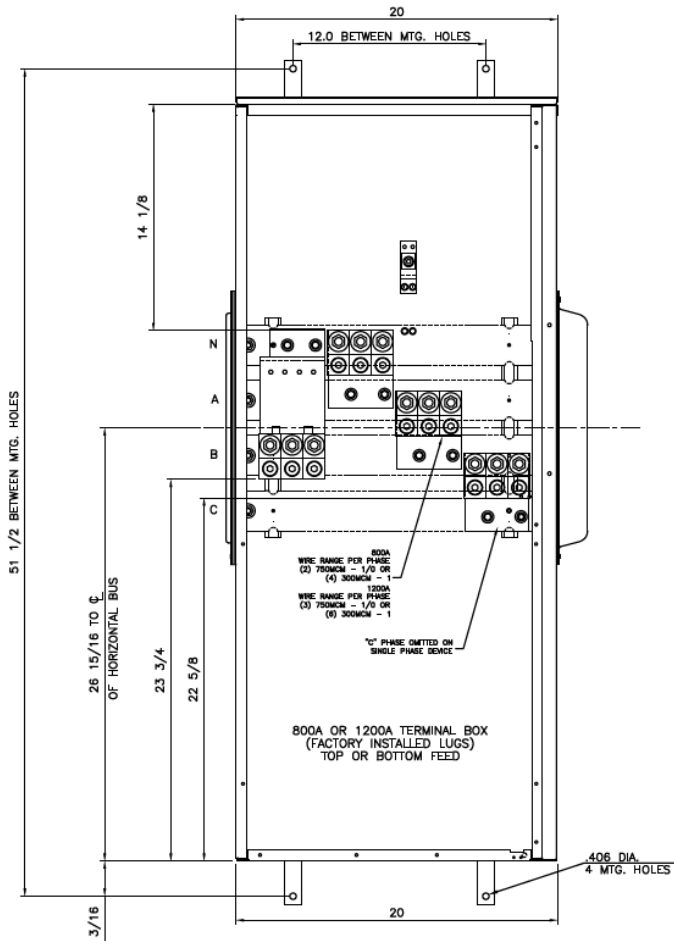

**Front View**

**Front Layout View**

**Side View**

**Bottom View**

**Incoming Cable Sizes:**

- (2) 1/0-750MCM per Ph/Neutral (AL/CU)
- OR-
- (4) 1/0-300MCM per Ph/Neutral (AL/CU)

imagination at work

METER MOD III-800A MAIN LUG SECTION N3R ENCL  
100KAIC 1PH 3W 120/240V TOP/BOTTOM FEED

REF NO	CAT NO	DWG DATE	REV #
96-6518	TMPL8R	1/8/2015	01