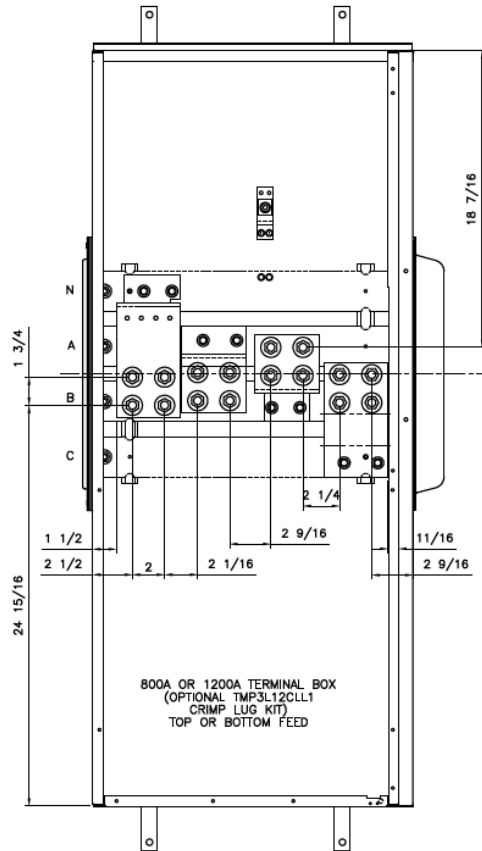

**Front View**

**Front Layout View**

**Side View**

**Bottom View**

**Incoming Cable Sizes:**

- (2) 1/0-750MCM per Ph/Neutral (AL/CU)
- OR-
- (4) 1/0-300MCM per Ph/Neutral (AL/CU)

imagination at work

METER MOD III-800A MAIN LUG SECTION N3R ENCL  
100KAIC 1PH 3W 120/240V TOP/BOTTOM FEED

REF NO	CAT NO	DWG DATE	REV #
96-6518	TMPL8R	1/8/2015	01