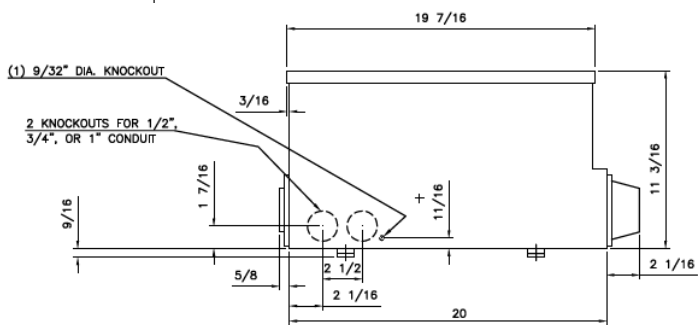

**Front View**

**Front Layout View**

**Side View**

**Bottom View**

**Incoming Cable Sizes:**

- (2) 1/0-750MCM per Ph/Neutral (AL/CU)
- OR-
- (4) 1/0-300MCM per Ph/Neutral (AL/CU)

imagination at work

METER MOD III-800A MAIN LUG SECTION N3R ENCL  
100KAIC 1PH 3W 120/240V TOP/BOTTOM FEED

REF NO	CAT NO	DWG DATE	REV #
96-6518	TMPL8R	1/8/2015	01