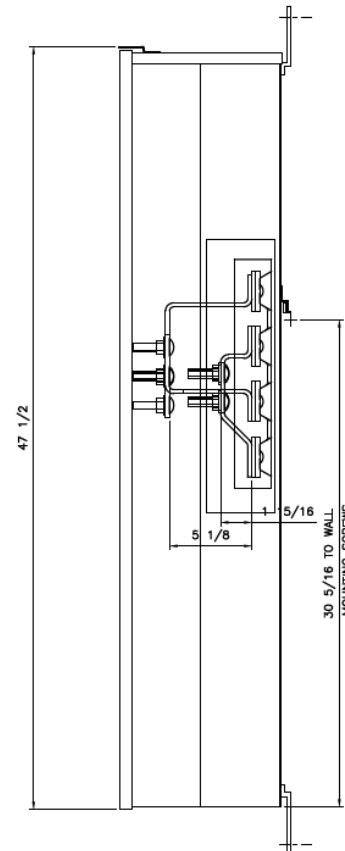

**Front View**

**Front Layout View**

**Side View**

**Bottom View**

**Incoming Cable Sizes:**

- (2) 1/0-750MCM per Ph/Neutral (AL/CU)
- OR-
- (4) 1/0-300MCM per Ph/Neutral (AL/CU)

imagination at work

METER MOD III-800A MAIN LUG SECTION N3R ENCL  
100KAIC 1PH 3W 120/240V TOP/BOTTOM FEED

REF NO	CAT NO	DWG DATE	REV #
96-6518	TMPL8R	1/8/2015	01