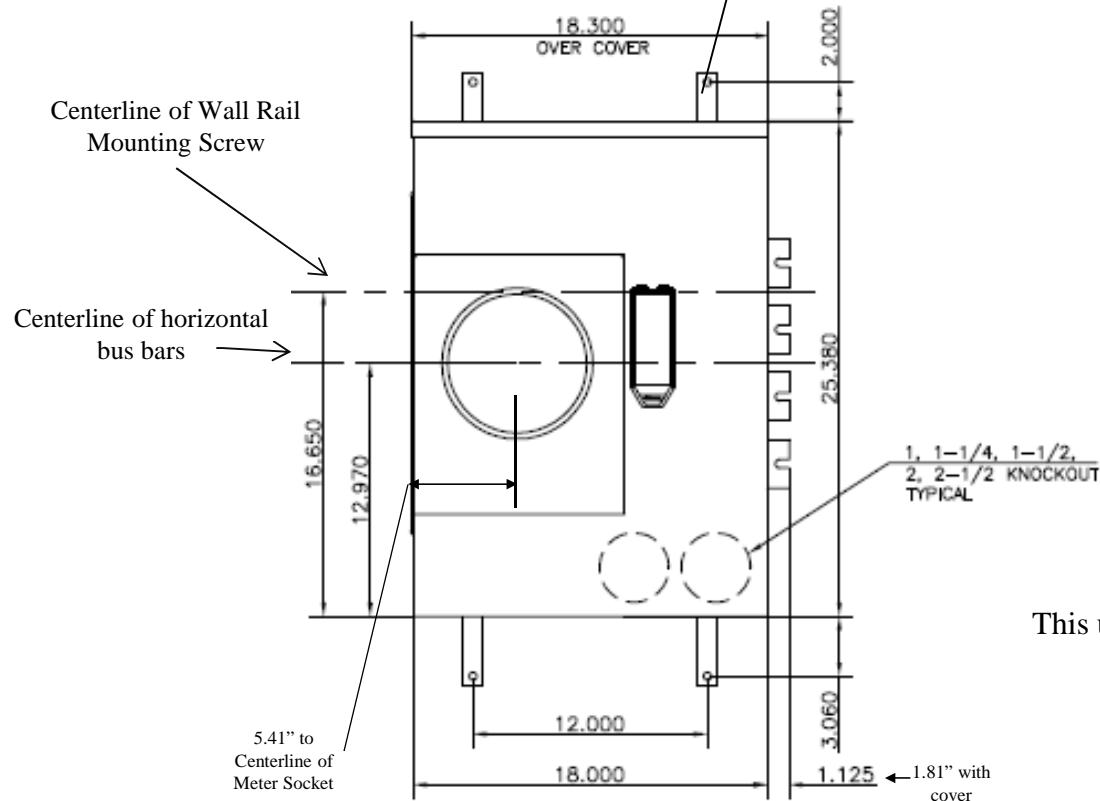

Front View

Mounting for (4) 3/8" Screws

This unit includes factory installed 5th jaw kit (5 terminal unit)

This unit has lever bypass type meter sockets

Top view has blank end walls (no knockouts)

Bottom View

 imagination at work			
METER MOD III-1PH 1200A HORIZONTAL BUSSING (1)225A RINGLESS SOCKETS-LEVER BYPASS-N3R ENCL			
REF NO	CAT NO	DWG DATE	REV #
96-1988	TMPR12122R	1/8/2015	01