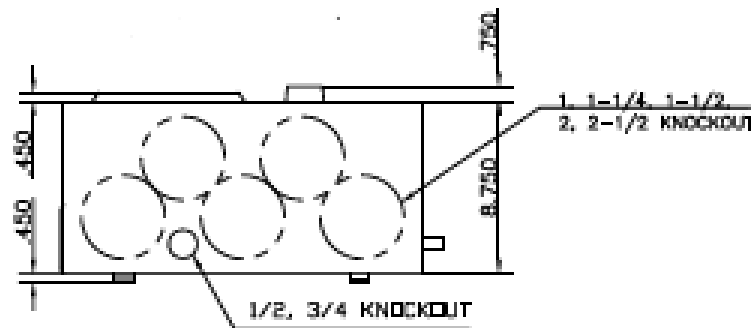

Front View

Mounting for (4) 3/8" Screws

This unit includes factory installed 5th jaw kit (5 terminal unit)

This unit has lever bypass type meter sockets

Top view has blank end walls (no knockouts)

Bottom View

 imagination at work			
METER MOD III-1PH 1200A HORIZONTAL BUSSING (1)225A RINGLESS SOCKETS-LEVER BYPASS-N3R ENCL			
REF NO	CAT NO	DWG DATE	REV #
96-1988	TMPR12122R	1/8/2015	01