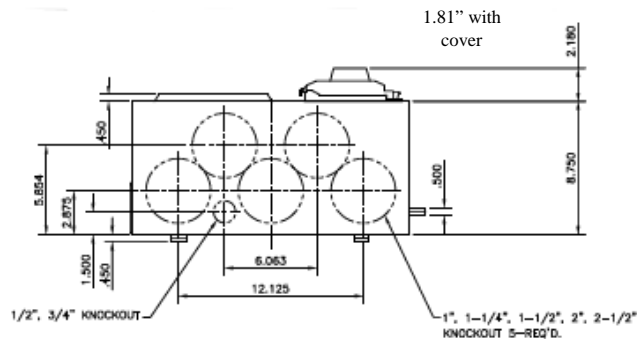

Front View

Top view has blank end walls (no knockouts)

Top View

This unit includes factory installed 5th jaw kit (5 terminal unit)

This unit has lever bypass type meter sockets

This unit has 400A 65K tenant breaker included with unit

Bottom View

imagination at work

METER MOD III-1PH 1200A HORIZONTAL BUSSING
(1) 400A RINGLESS SOCKETS-LEVER BYPASS-N3R ENCL

REF NO	CAT NO	DWG DATE	REV #
96-4754	TMPR12140RB	1/8/2015	01