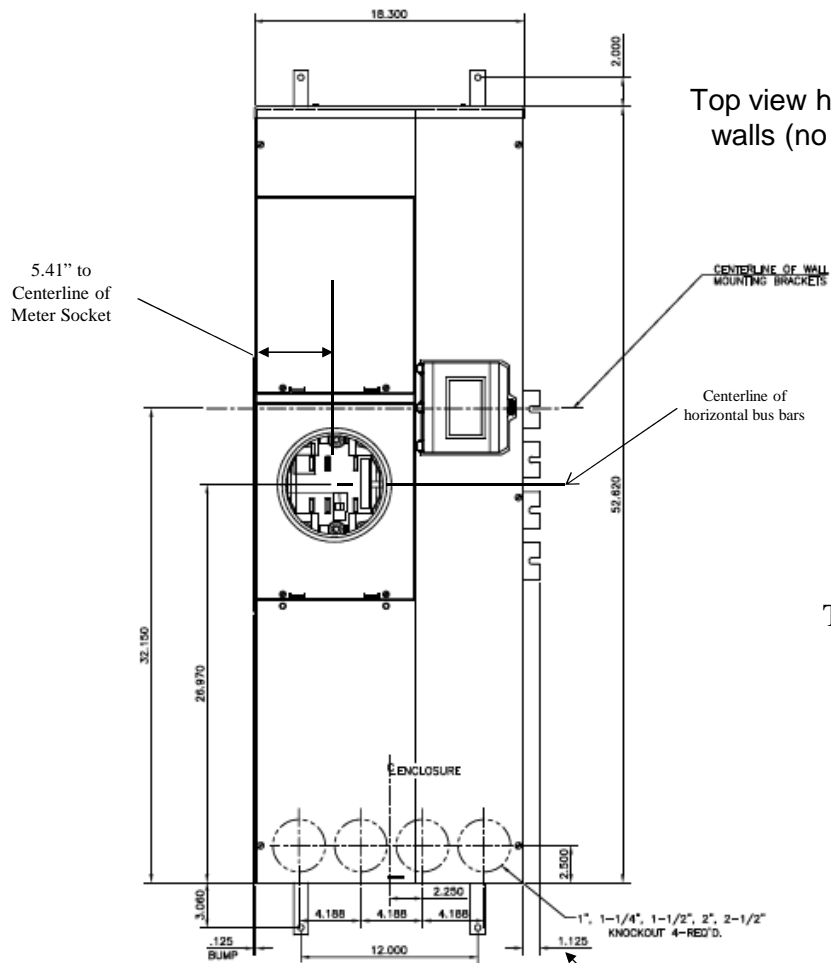

Front View

Top view has blank end walls (no knockouts)

Top View

This unit includes factory installed 5th jaw kit (5 terminal unit)

This unit has lever bypass type meter sockets

This unit has 400A 65K tenant breaker included with unit

Bottom View

imagination at work

METER MOD III-1PH 1200A HORIZONTAL BUSSING
(1) 400A RINGLESS SOCKETS-LEVER BYPASS-N3R ENCL

REF NO	CAT NO	DWG DATE	REV #
96-4754	TMPR12140RB	1/8/2015	01