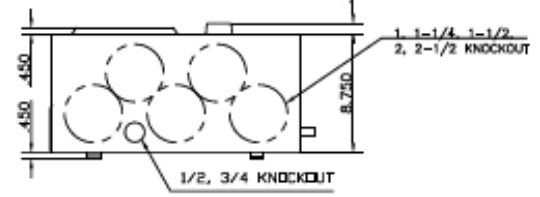

Front View

Bottom View

This unit includes factory installed 5th jaw kit (5 terminal unit)

This unit has lever bypass type meter sockets

Top view has blank end walls (no knockouts)

imagination at work

METER MOD III-1PH 1200A HORIZONTAL BUSSING
(2)225A RINGLESS SOCKETS-LEVER BYPASS-N3R ENCL