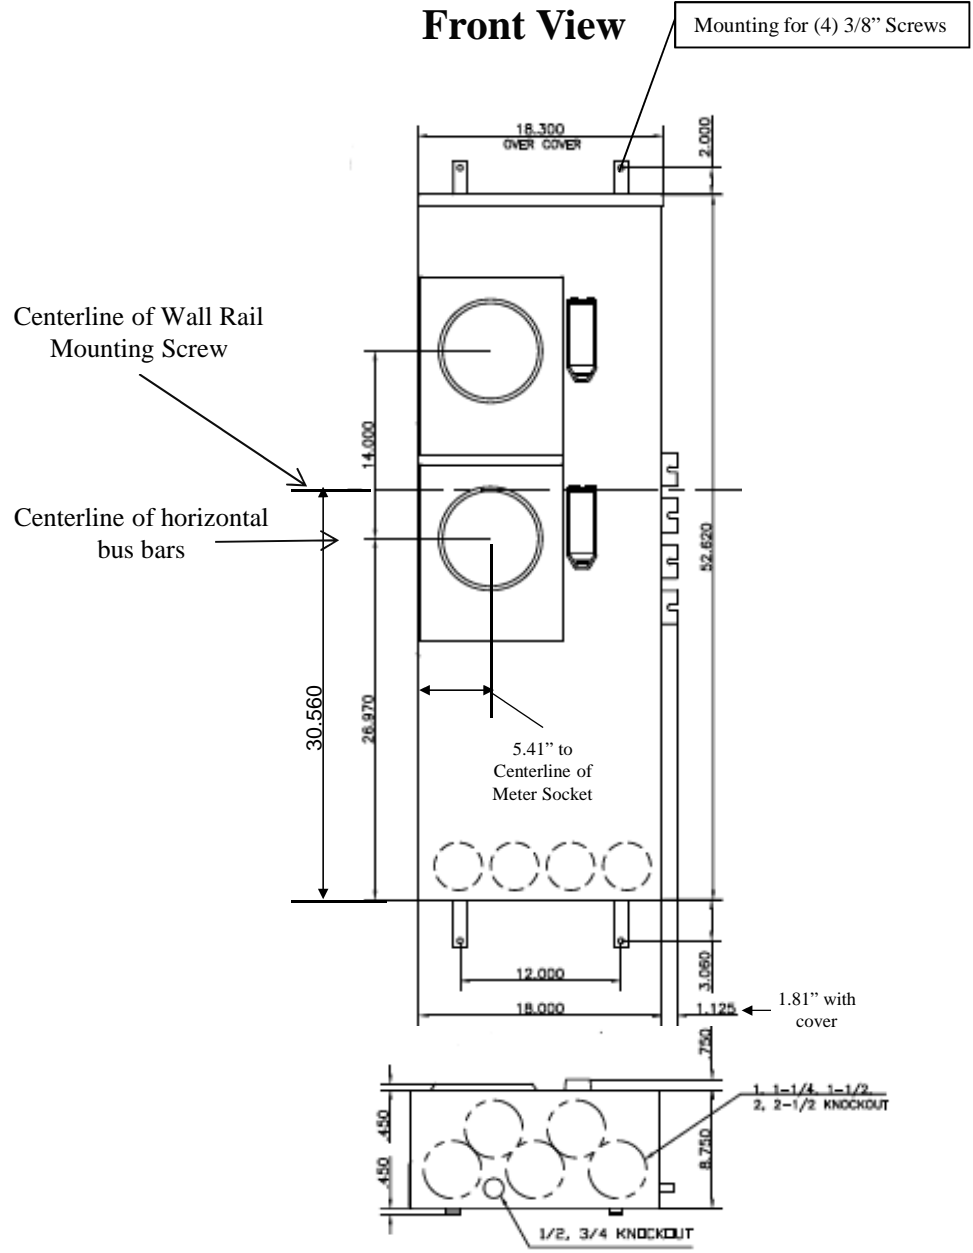

Front View

Bottom View

This unit includes factory installed 5th jaw kit (5 terminal unit)

This unit has lever bypass type meter sockets

Top view has blank end walls (no knockouts)

imagination at work

METER MOD III-1PH 1200A HORIZONTAL BUSSING
(2)225A RINGLESS SOCKETS-LEVER BYPASS-N3R ENCL

REF NO	CAT NO	DWG DATE	REV #
96-1988	TMPR12222R	1/8/2015	01