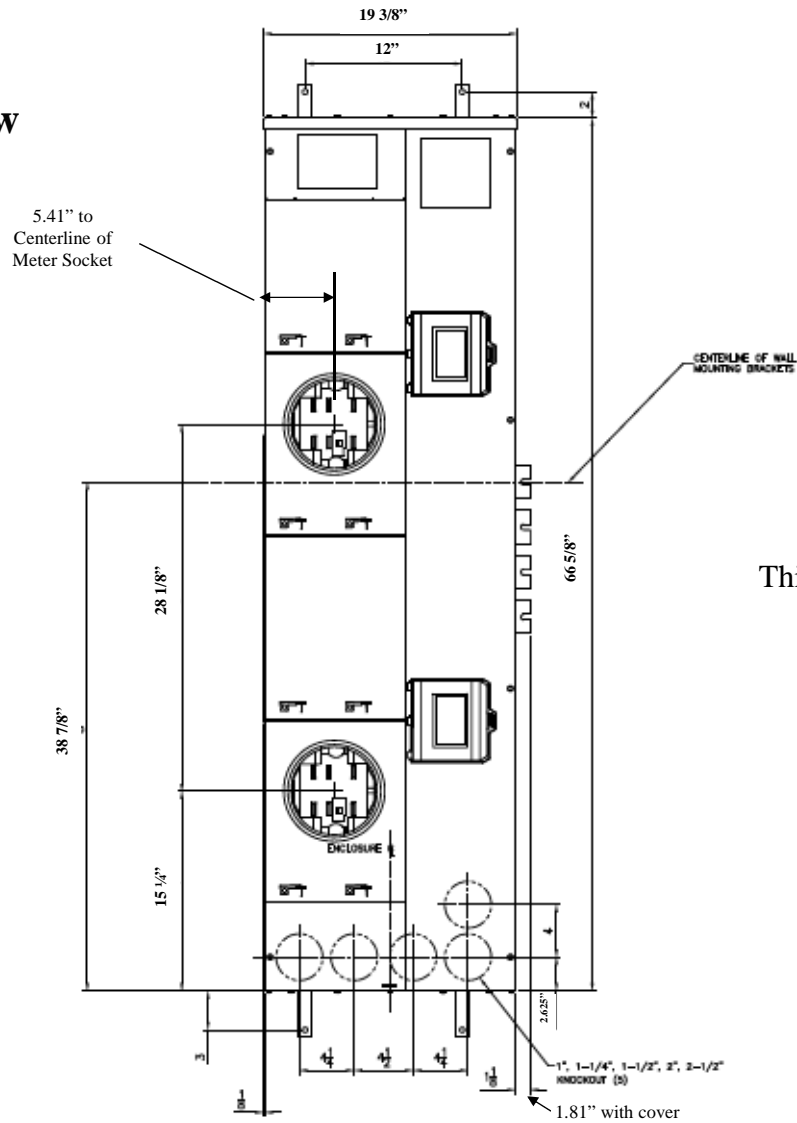

Front View

This unit includes factory installed 5th jaw kit (5 terminal unit)

This unit has lever bypass type meter sockets

This unit has (2) 400A SG 65k tenant breakers included with unit

Top view has blank end walls (no knockouts)

Bottom View

METER MOD III-1PH 1200A HORIZONTAL BUSSING
(2) 400A RINGLESS SOCKETS-LEVER BYPASS-N3R ENCL

REF NO	CAT NO	DWG DATE	REV #
96-5814	TMPR12240RB	1/8/2015	01