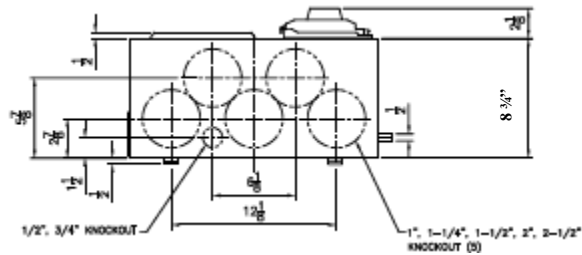

Front View

This unit includes factory installed 5th jaw kit (5 terminal unit)

This unit has lever bypass type meter sockets

This unit has (2) 400A SG 65k tenant breakers included with unit

Top view has blank end walls (no knockouts)

Bottom View

METER MOD III-1PH 1200A HORIZONTAL BUSSING
(2) 400A RINGLESS SOCKETS-LEVER BYPASS-N3R ENCL

REF NO	CAT NO	DWG DATE	REV #
96-5814	TMPR12240RB	1/8/2015	01