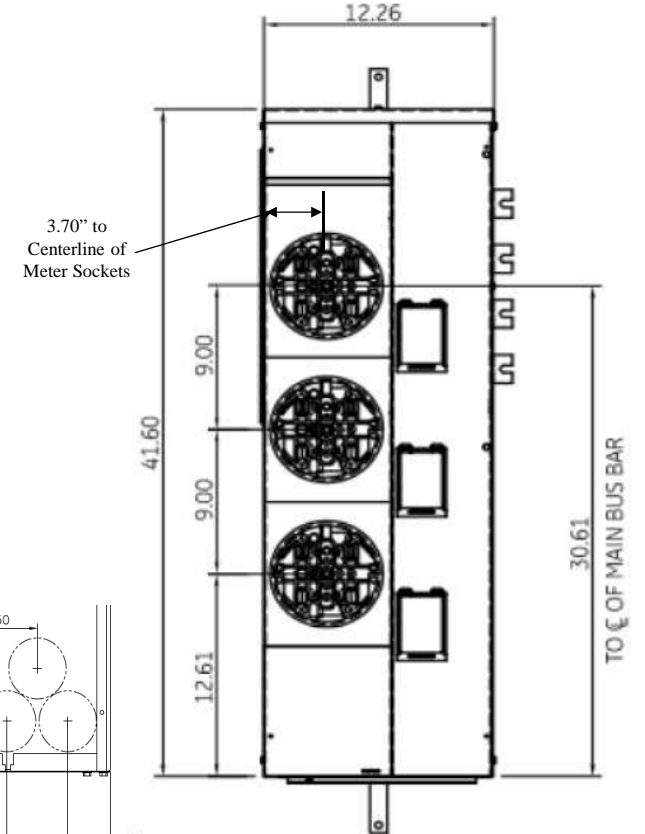

**Side View**

**Front View**

(6) KO FOR  
1, 1-1/4, 1-1/2  
CONDUIT

**Front Layout View**

Top view has blank end walls (no knockouts)

This unit has horned bypass meter sockets

**Bottom View**

Z"=C OF 1-1/2" RING  
Y"=C OF 1-1/4" RING  
X"=C OF 3/4" & 1" RING

TANGENTIAL K.O.'S  
3/4, 1, 1-1/4, 1-1/2

imagination at work

METER MOD III-1PH 1200A HORIZONTAL BUSSING N3R ENCL  
(3) 125A RINGLESS SOCKET W/ HORNED BYPASS

REF NO	CAT NO	DWG DATE	REV #
96-4356	TMPR12312RHB	1/8/2015	01