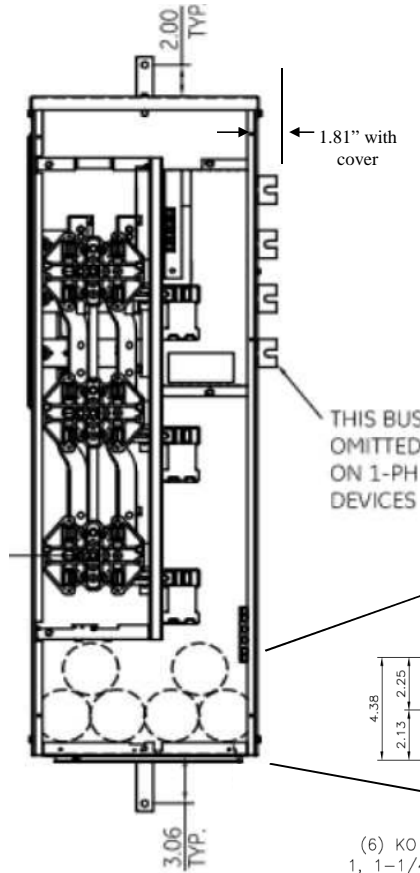

**Side View**

**Front View**

(6) KO FOR  
1, 1-1/4, 1-1/2  
CONDUIT

**Front Layout View**

Top view has blank end walls (no knockouts)

This unit has horned bypass meter sockets

**Bottom View**

Z"=C OF 1-1/2" RING  
Y"=C OF 1-1/4" RING  
X"=C OF 3/4" & 1" RING

TANGENTIAL K.O.'S  
3/4, 1, 1-1/4, 1-1/2

imagination at work

METER MOD III-1PH 1200A HORIZONTAL BUSSING N3R ENCL  
(3) 125A RINGLESS SOCKET W/ HORNED BYPASS

REF NO	CAT NO	DWG DATE	REV #
96-4356	TMPR12312RHB	1/8/2015	01