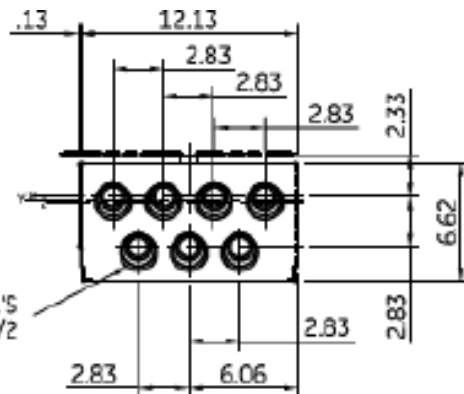

**Side View**

**Front View**

(6) KO FOR  
1, 1-1/4, 1-1/2  
CONDUIT

**Front Layout View**

Top view has blank end walls (no knockouts)

This unit has horned bypass meter sockets

**Bottom View**

Z"=C OF 1-1/2" RING  
Y"=C OF 1-1/4" RING  
X"=C OF 3/4" & 1" RING

TANGENTIAL K.O.'S  
3/4, 1, 1-1/4, 1-1/2

imagination at work

METER MOD III-1PH 1200A HORIZONTAL BUSSING N3R ENCL  
(3) 125A RINGLESS SOCKET W/ HORNED BYPASS

REF NO	CAT NO	DWG DATE	REV #
96-4356	TMPR12312RHB	1/8/2015	01