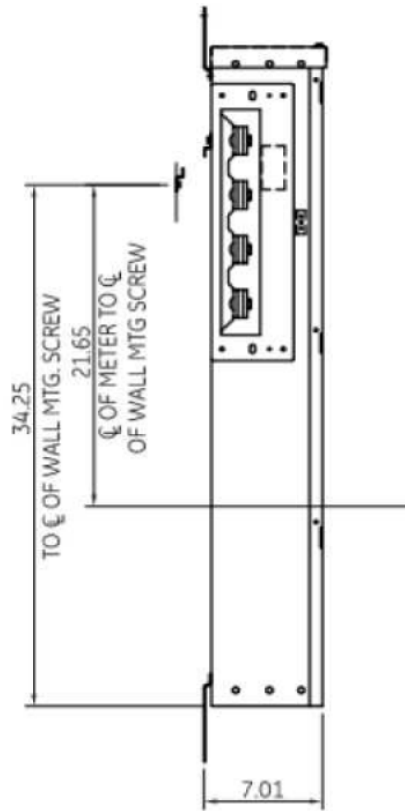

**Side View**

**Front View**

(6) KO FOR  
1, 1-1/4, 1-1/2  
CONDUIT

**Front Layout View**

Top view has blank end walls (no knockouts)

This unit has horned bypass meter sockets

**Bottom View**

Z"=C OF 1-1/2" RING  
Y"=C OF 1-1/4" RING  
X"=C OF 3/4" & 1" RING

TANGENTIAL K.O.'S  
3/4, 1, 1-1/4, 1-1/2

imagination at work

METER MOD III-1PH 1200A HORIZONTAL BUSSING N3R ENCL  
(3) 125A RINGLESS SOCKET W/ HORNED BYPASS

REF NO	CAT NO	DWG DATE	REV #
96-4356	TMPR12312RHB	1/8/2015	01