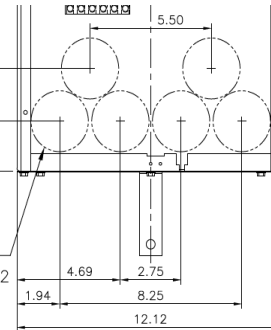

**Side View**

**Front View**

(6) KO FOR  
1, 1-1/4, 1-1/2  
CONDUIT

**Front Layout View**

Top view has blank end walls (no knockouts)

This unit has horned bypass meter sockets

**Bottom View**

Z"=C OF 1-1/2" RING  
Y"=C OF 1-1/4" RING  
X"=C OF 3/4" & 1" RING

TANGENTIAL K.O.'S  
3/4, 1, 1-1/4, 1-1/2

imagination at work

METER MOD III-1PH 1200A HORIZONTAL BUSSING N3R ENCL  
(3) 125A RINGLESS SOCKET W/ HORNED BYPASS

REF NO	CAT NO	DWG DATE	REV #
96-4356	TMPR12312RHB	1/8/2015	01