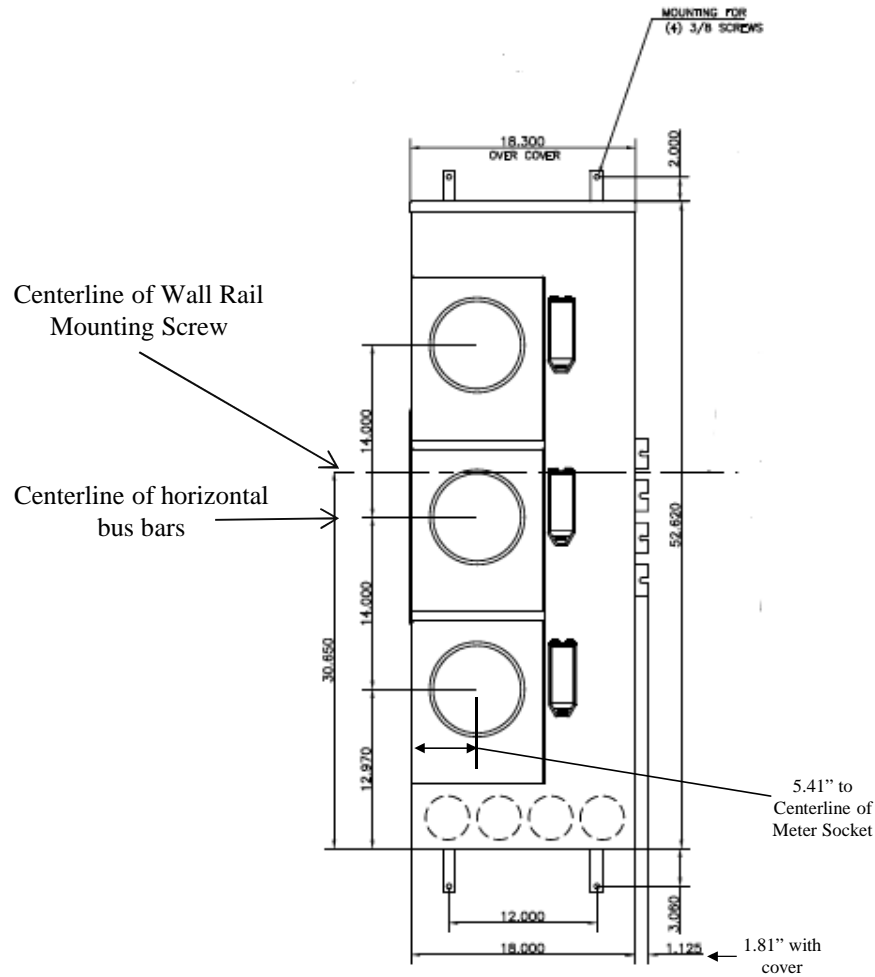

Front View

This unit includes factory installed 5th jaw kit (5 terminal unit)

This unit has lever bypass type meter sockets

Top view has blank end walls (no knockouts)

Bottom View

METER MOD III-1PH 1200A HORIZONTAL BUSSING
(3)225A RINGLESS SOCKETS-LEVER BYPASS-N3R ENCL

REF NO	CAT NO	DWG DATE	REV #
96-1988	TMPR12322R	1/8/2015	01