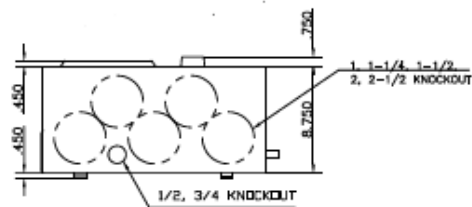

Front View

This unit includes factory installed 5th jaw kit (5 terminal unit)

This unit has lever bypass type meter sockets

Top view has blank end walls (no knockouts)

Bottom View

METER MOD III-1PH 1200A HORIZONTAL BUSSING
(3)225A RINGLESS SOCKETS-LEVER BYPASS-N3R ENCL