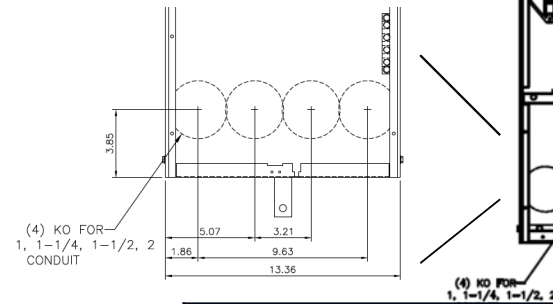

Side View

Front Layout View

Front View

Top view has blank end walls
(no knockouts)

This unit has horned bypass
meter sockets

Bottom View

"Z" = C OF 1" RING
 "Y" = C OF 1-1/4" RING
 "X" = C OF 1-1/2" RING
 "W" = C OF 2" RING

 **imagination at work**

METER MOD III-1PH 1200A HORIZONTAL BUSSING N3R ENCL
 (4) 200A RINGLESS SOCKETS W/ HORNED BYPASS

REF NO	CAT NO	DWG DATE	REV #
96-4357	TMPR12420RHB	1/8/2015	01