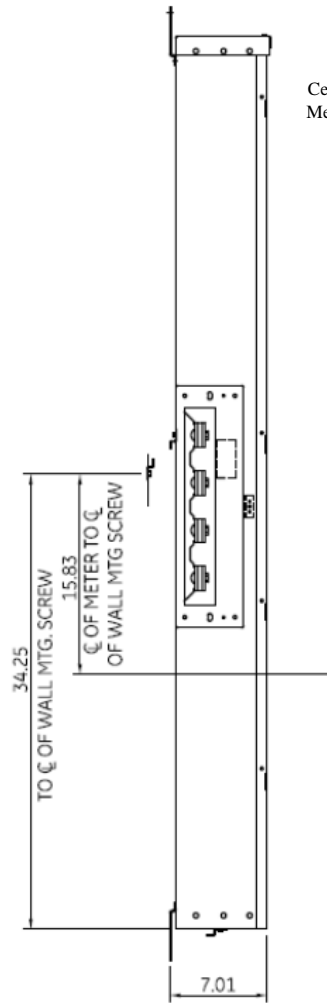

Side View

Front Layout View

Front View

Top view has blank end walls
(no knockouts)

This unit has horned bypass
meter sockets

Bottom View

"Z" = C OF 1" RING
 "Y" = C OF 1-1/4" RING
 "X" = C OF 1-1/2" RING
 "W" = C OF 2" RING

 **imagination at work**

METER MOD III-1PH 1200A HORIZONTAL BUSSING N3R ENCL
 (4) 200A RINGLESS SOCKETS W/ HORNED BYPASS

REF NO	CAT NO	DWG DATE	REV #
96-4357	TMPR12420RHB	1/8/2015	01