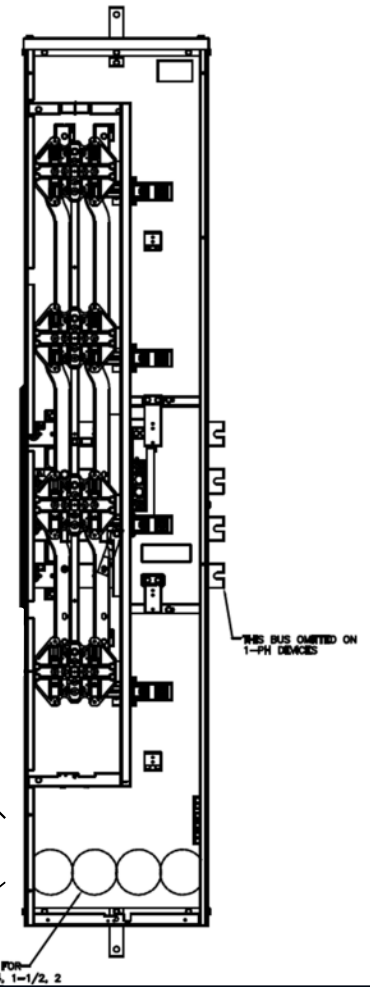

Side View

Front Layout View

Front View

Top view has blank end walls
(no knockouts)

This unit has horned bypass
meter sockets

Bottom View

"Z" = C OF 1" RING
 "Y" = C OF 1-1/4" RING
 "X" = C OF 1-1/2" RING
 "W" = C OF 2" RING

 **imagination at work**

METER MOD III-1PH 1200A HORIZONTAL BUSSING N3R ENCL
 (4) 200A RINGLESS SOCKETS W/ HORNED BYPASS

REF NO	CAT NO	DWG DATE	REV #
96-4357	TMPR12420RHB	1/8/2015	01