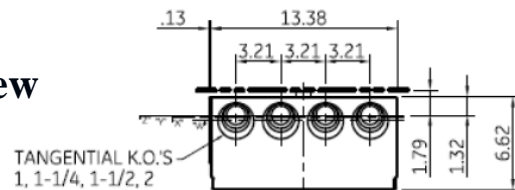

Side View

Front Layout View

Front View

Top view has blank end walls
(no knockouts)

This unit has horned bypass
meter sockets

Bottom View

"Z" = C OF 1" RING
 "Y" = C OF 1-1/4" RING
 "X" = C OF 1-1/2" RING
 "W" = C OF 2" RING