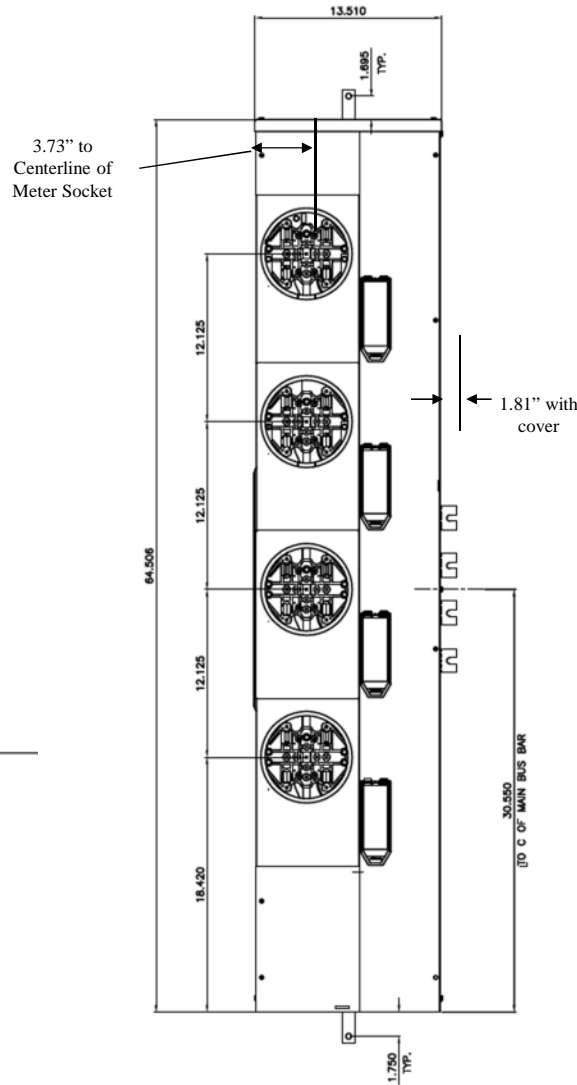

Side View

Front Layout View

Front View

Top view has blank end walls
(no knockouts)

This unit has horned bypass
meter sockets

Bottom View

"Z" = C OF 1" RING
 "Y" = C OF 1-1/4" RING
 "X" = C OF 1-1/2" RING
 "W" = C OF 2" RING

 **imagination at work**

METER MOD III-1PH 1200A HORIZONTAL BUSSING N3R ENCL
 (4) 200A RINGLESS SOCKETS W/ HORNED BYPASS

REF NO	CAT NO	DWG DATE	REV #
96-4357	TMPR12420RHB	1/8/2015	01