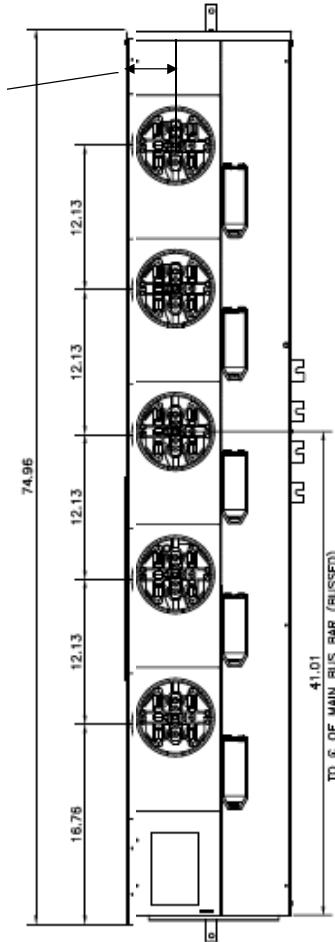

Side View

Front View

Top view has blank end walls
(no knockouts)

Centerline of horizontal bussing for this
unit is 41.01" from the bottom. The
TMPR12520R unit is 28.88" from the bottom

This bus omitted
for 1PH devices

(4) KO FOR
1, 1-1/4, 1-1/2, 2
CONDUIT

Front Layout View

3.73" to
Centerline of
Meter Socket

Bottom View

(6) CONCENTRIC K.O.'S
1", 1-1/4", 1-1/2", 2"

imagination at work

METER MOD III - 1PH 1200A HORIZONTAL BUSSING
(5)200A RINGLESS SOCKETS N3R ENCL HIGH BUS C-LINE

REF NO	CAT NO	DWG DATE	REV #
96-6084	TMPR12520RBUS	1/8/2015	01