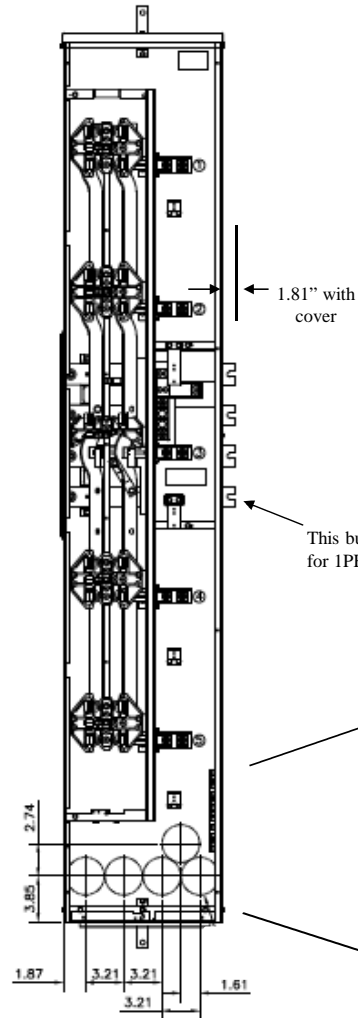

Side View

Front View

Top view has blank end walls
(no knockouts)

Centerline of horizontal bussing for this
unit is 41.01" from the bottom. The
TMPR12520R unit is 28.88" from the bottom

This bus omitted
for 1PH devices

(4) KO FOR
1, 1-1/4, 1-1/2, 2
CONDUIT

Front Layout View

3.73" to
Centerline of
Meter Socket

Bottom View

(6) CONCENTRIC K.O.'S
1", 1-1/4", 1-1/2", 2"

imagination at work

METER MOD III - 1PH 1200A HORIZONTAL BUSSING
(5)200A RINGLESS SOCKETS N3R ENCL HIGH BUS C-LINE

REF NO	CAT NO	DWG DATE	REV #
96-6084	TMPR12520RBUS	1/8/2015	01