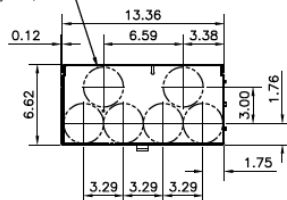

Side View

Front View

Top view has blank end walls
(no knockouts)

Centerline of horizontal bussing for this
unit is 41.01" from the bottom. The
TMPR12520R unit is 28.88" from the bottom

This bus omitted
for 1PH devices

(4) KO FOR
1, 1-1/4, 1-1/2, 2
CONDUIT

Front Layout View

3.73" to
Centerline of
Meter Socket

Bottom View

(6) CONCENTRIC K.O.'S
1", 1-1/4", 1-1/2", 2"

imagination at work

METER MOD III - 1PH 1200A HORIZONTAL BUSSING
(5)200A RINGLESS SOCKETS N3R ENCL HIGH BUS C-LINE