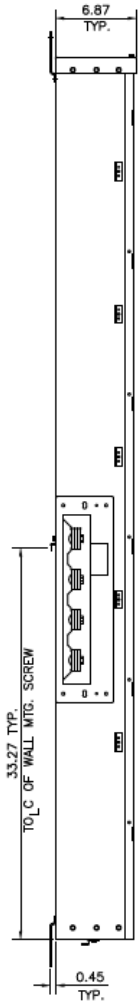

Side View

Front View

Top view has blank end walls
(no knockouts)

Centerline of horizontal bussing for this
unit is 41.01" from the bottom. The
TMPR12520R unit is 28.88" from the bottom

This bus omitted
for 1PH devices

(4) KO FOR
1, 1-1/4, 1-1/2, 2
CONDUIT

Front Layout View

3.73" to
Centerline of
Meter Socket

Bottom View

(6) CONCENTRIC K.O.'S
1", 1-1/4", 1-1/2", 2"

imagination at work

METER MOD III - 1PH 1200A HORIZONTAL BUSSING
(5)200A RINGLESS SOCKETS N3R ENCL HIGH BUS C-LINE

REF NO	CAT NO	DWG DATE	REV #
96-6084	TMPR12520RBUS	1/8/2015	01