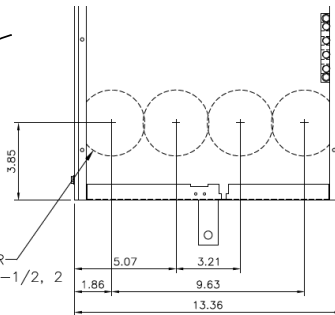

Side View

Front View

Top view has blank end walls
(no knockouts)

Centerline of horizontal bussing for this
unit is 41.01" from the bottom. The
TMPR12520R unit is 28.88" from the bottom

This bus omitted
for 1PH devices

(4) KO FOR
1, 1-1/4, 1-1/2, 2
CONDUIT

Front Layout View

3.73" to
Centerline of
Meter Socket

Bottom View

(6) CONCENTRIC K.O.'S
1", 1-1/4", 1-1/2", 2"

imagination at work

METER MOD III - 1PH 1200A HORIZONTAL BUSSING
(5)200A RINGLESS SOCKETS N3R ENCL HIGH BUS C-LINE

REF NO	CAT NO	DWG DATE	REV #
96-6084	TMPR12520RBUS	1/8/2015	01