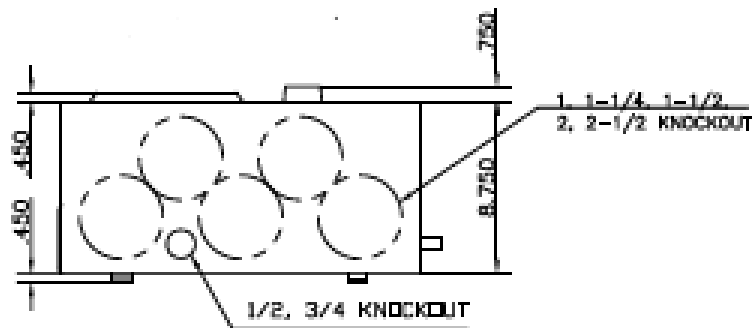

# Front View

Mounting for (4) 3/8" Screws

This unit includes factory installed 7<sup>th</sup> jaw kit (7 terminal unit)

This unit has lever bypass type meter sockets

Top view has blank end walls (no knockouts)

# Bottom View

imagination at work

METER MOD III-3PH 1200A HORIZONTAL BUSSING  
(1)225A RINGLESS SOCKETS-LEVER BYPASS-N3R ENCL

REF NO	CAT NO	DWG DATE	REV #
96-1988	TMPR312122R	1/8/2015	01