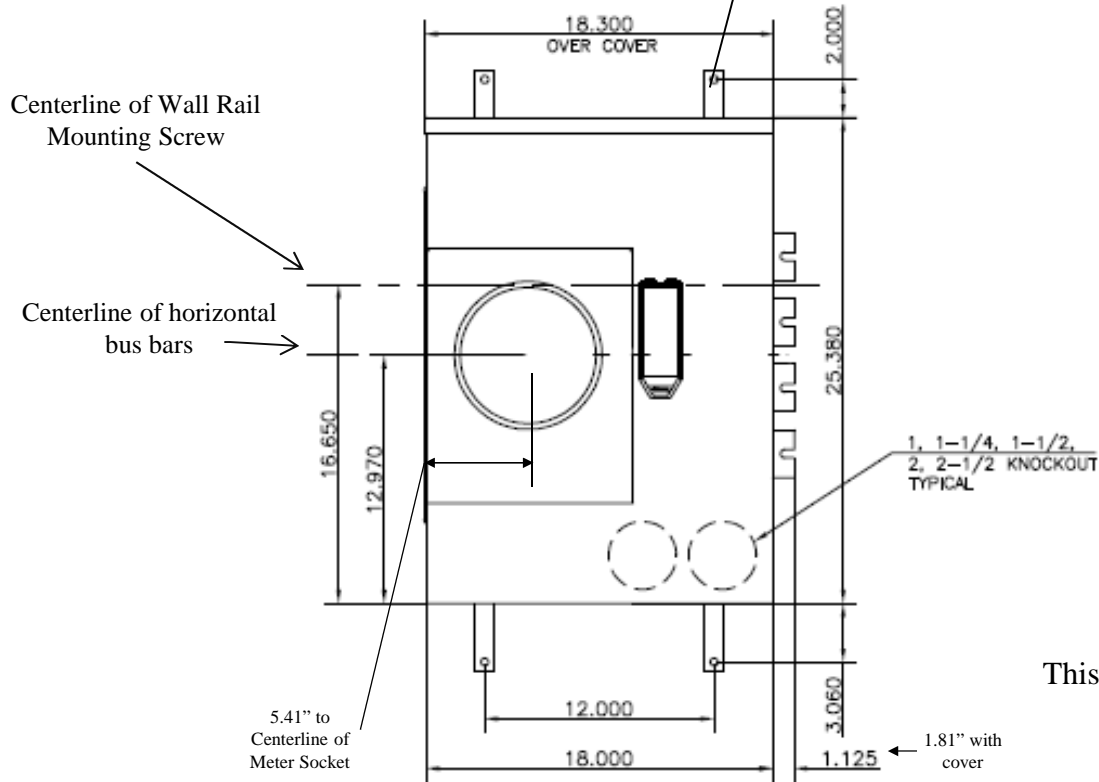

# Front View

Mounting for (4) 3/8" Screws

This unit includes factory installed 7<sup>th</sup> jaw kit (7 terminal unit)

This unit has lever bypass type meter sockets

Top view has blank end walls (no knockouts)

# Bottom View

imagination at work

METER MOD III-3PH 1200A HORIZONTAL BUSSING  
(1)225A RINGLESS SOCKETS-LEVER BYPASS-N3R ENCL

REF NO	CAT NO	DWG DATE	REV #
96-1988	TMPR312122R	1/8/2015	01